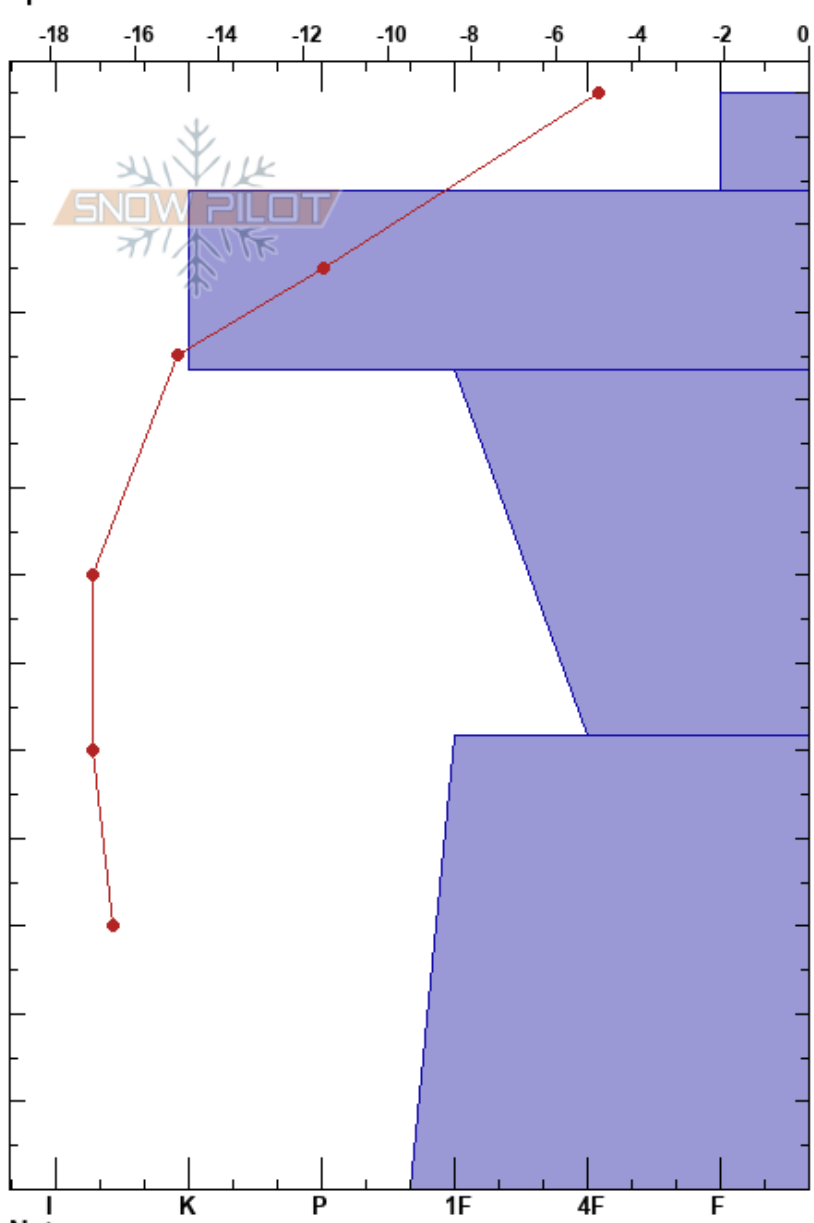

Girls Mountain
 Chugach Range
 AK
 Elevation: 5000 ft
 Aspect: NE
 Specifics:

Max Wittenberg
 03/20/2017 - 2:30pm
 Co-ord: 61.19941N, -145.75476E
 Slope Angle: 30°
 Wind Loading: previous

Stability:
 Air Temperature: -8°C
 Sky Cover: SCT
 Precipitation: NO
 Wind: E Calm

HS:125

Layer Notes:

Form	Crystal		ρ kg/m ³	Stability tests & Layer comments
	Size	Moisture		
*	2			
*	0.3			
⊖	0.5			
⊖	0.3			

Notes: Only observed 125cm down