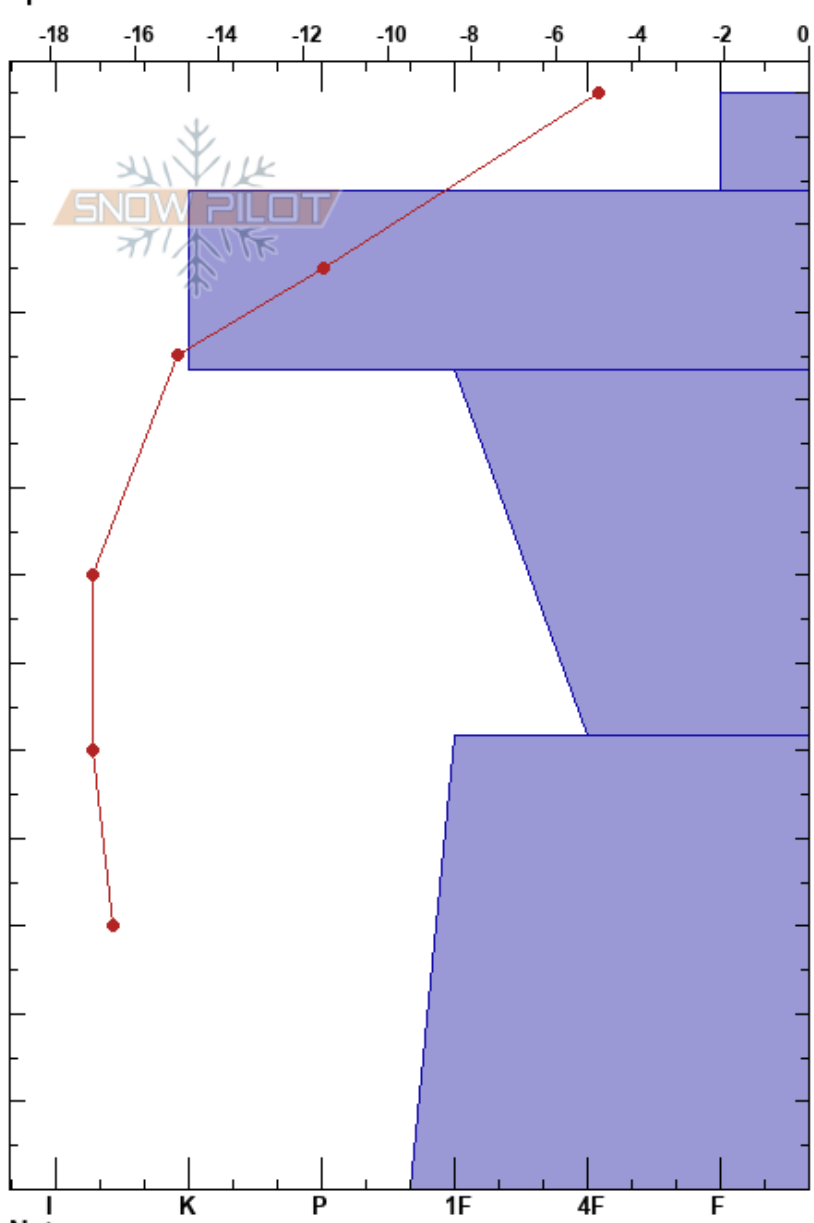

Girls Mountain
 Chugach Range
 AK
 Elevation: 5000 ft
 Aspect: NE
 Specifics:

Max Wittenberg
 03/20/2017 - 2:30pm
 Co-ord: 61.19941N, -145.75476E
 Slope Angle: 30°
 Wind Loading: previous

Stability:
 Air Temperature: -8°C
 Sky Cover: SCT
 Precipitation: NO
 Wind: E Calm

HS:125

Layer Notes:

Form	Crystal		Moisture	ρ kg/m ³	Stability tests & Layer comments
	Size				
*	2				
*	0.3				
⊖	0.5				
⊖	0.3				

Notes: Only observed 125cm down