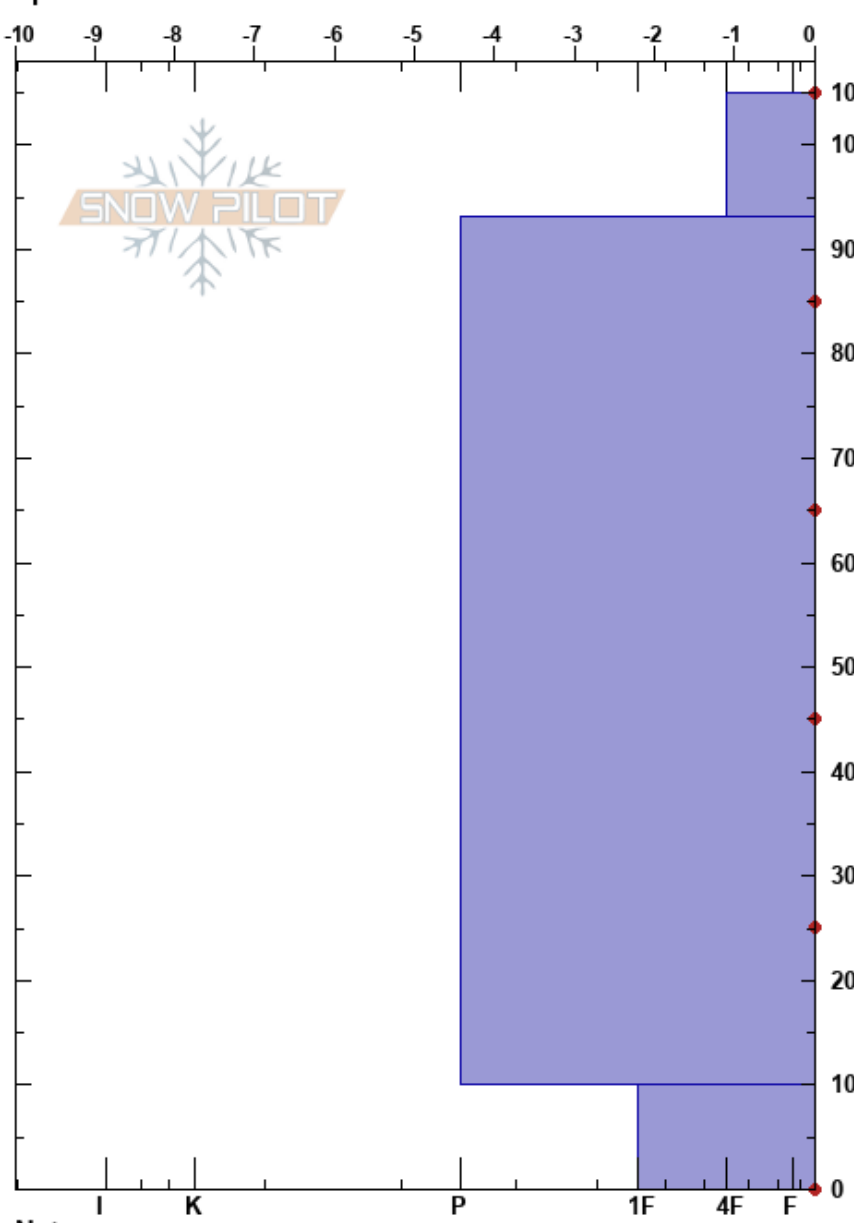

200501 Sister 6  
 Loveland Pass  
 CO  
 Elevation: 11825 ft  
 Aspect: N  
 Specifics:

Ryan Zarter  
 05/01/2020 - 12:30pm  
 Co-ord: 39.67550N, -105.88730W  
 Slope Angle: 38°  
 Wind Loading: no

Stability:  
 Air Temperature: 7°C  
 Sky Cover: SCT  
 Precipitation: NO  
 Wind: W Light Breeze

HS:105 Layer Notes:

Form	Crystal		Moisture	$\rho$ kg/m <sup>3</sup>	Stability tests & Layer comments
	Size				
$\varphi$	3-4		W		
$\varphi$ (■)	2		M		
$\ominus$	2		D-M		

Notes: Adjacent to exploder 6HI