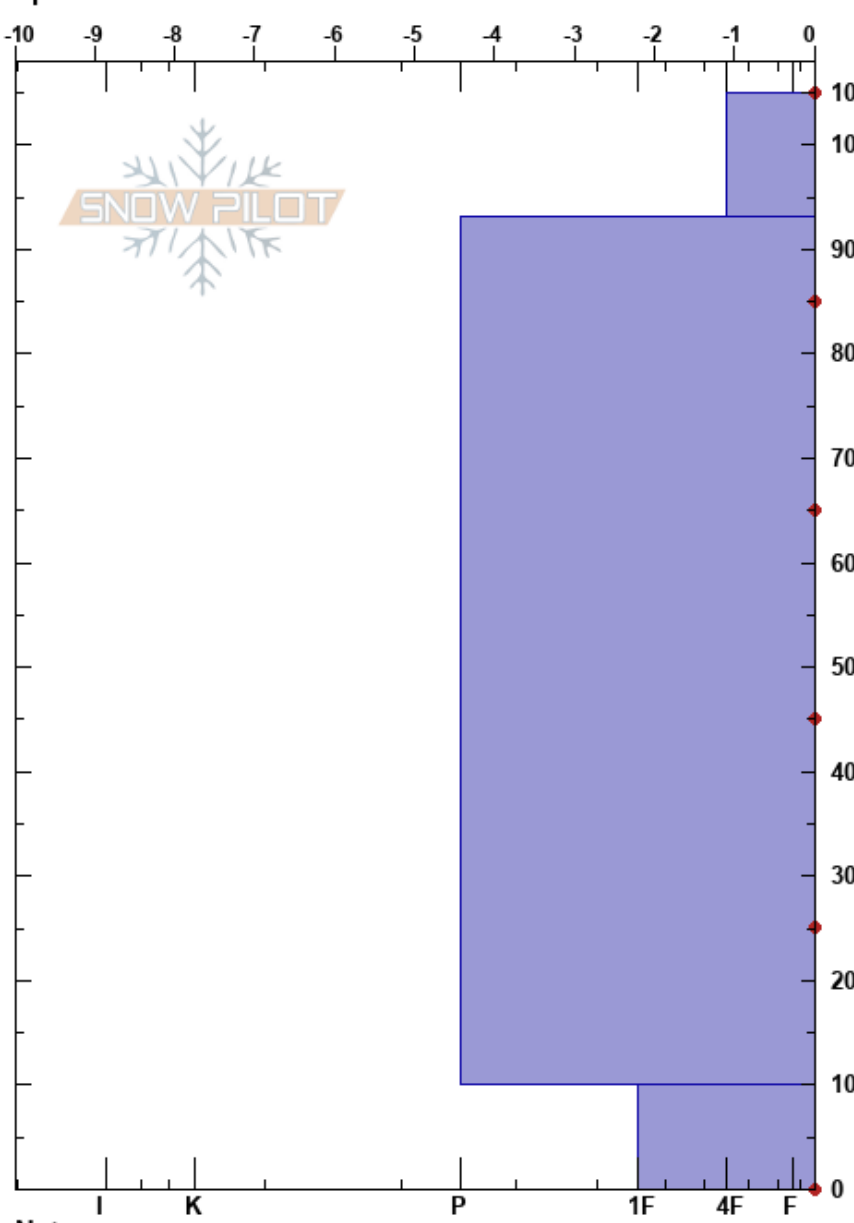

200501 Sister 6  
 Loveland Pass  
 CO  
 Elevation: 11825 ft  
 Aspect: N  
 Specifics:

Ryan Zarter  
 05/01/2020 - 12:30pm  
 Co-ord: 39.67550N, -105.88730W  
 Slope Angle: 38°  
 Wind Loading: no

Stability:  
 Air Temperature: 7°C  
 Sky Cover: SCT  
 Precipitation: NO  
 Wind: W Light Breeze

HS:105 Layer Notes:

Form	Crystal		$\rho$ kg/m <sup>3</sup>	Stability tests & Layer comments
	Size	Moisture		
$\varphi$	3-4	W		
$\varphi$ (■)	2	M		
$\emptyset$	2	D-M		

Notes: Adjacent to exploder 6HI