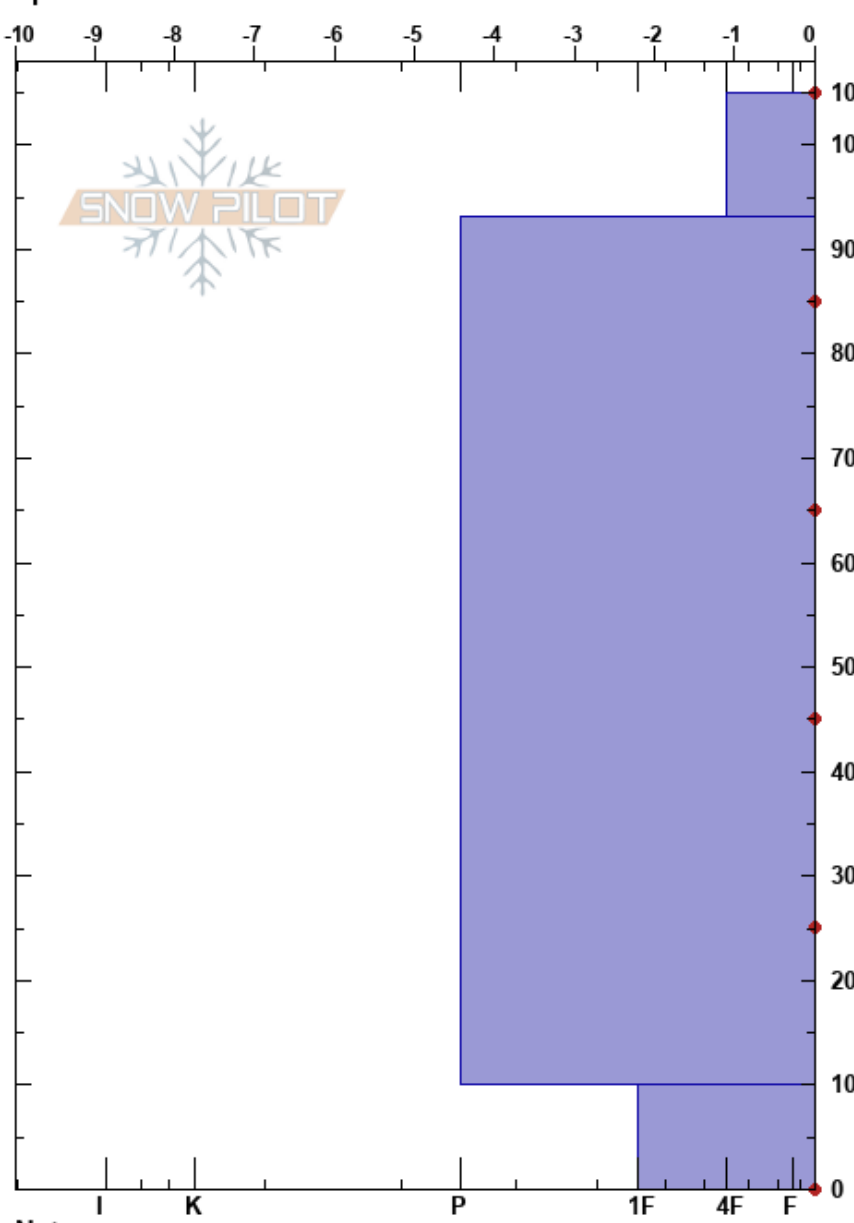

200501 Sister 6  
 Loveland Pass  
 CO  
 Elevation: 11825 ft  
 Aspect: N  
 Specifics:

Ryan Zarter  
 05/01/2020 - 12:30pm  
 Co-ord: 39.67550N, -105.88730W  
 Slope Angle: 38°  
 Wind Loading: no

Stability:  
 Air Temperature: 7°C  
 Sky Cover: SCT  
 Precipitation: NO  
 Wind: W Light Breeze

HS:105 Layer Notes:

Form	Crystal		$\rho$ kg/m <sup>3</sup>	Stability tests & Layer comments
	Size	Moisture		
$\varnothing$	3-4	W		
$\varnothing$ (■)	2	M		
$\ominus$	2	D-M		

Notes: Adjacent to exploder 6HI