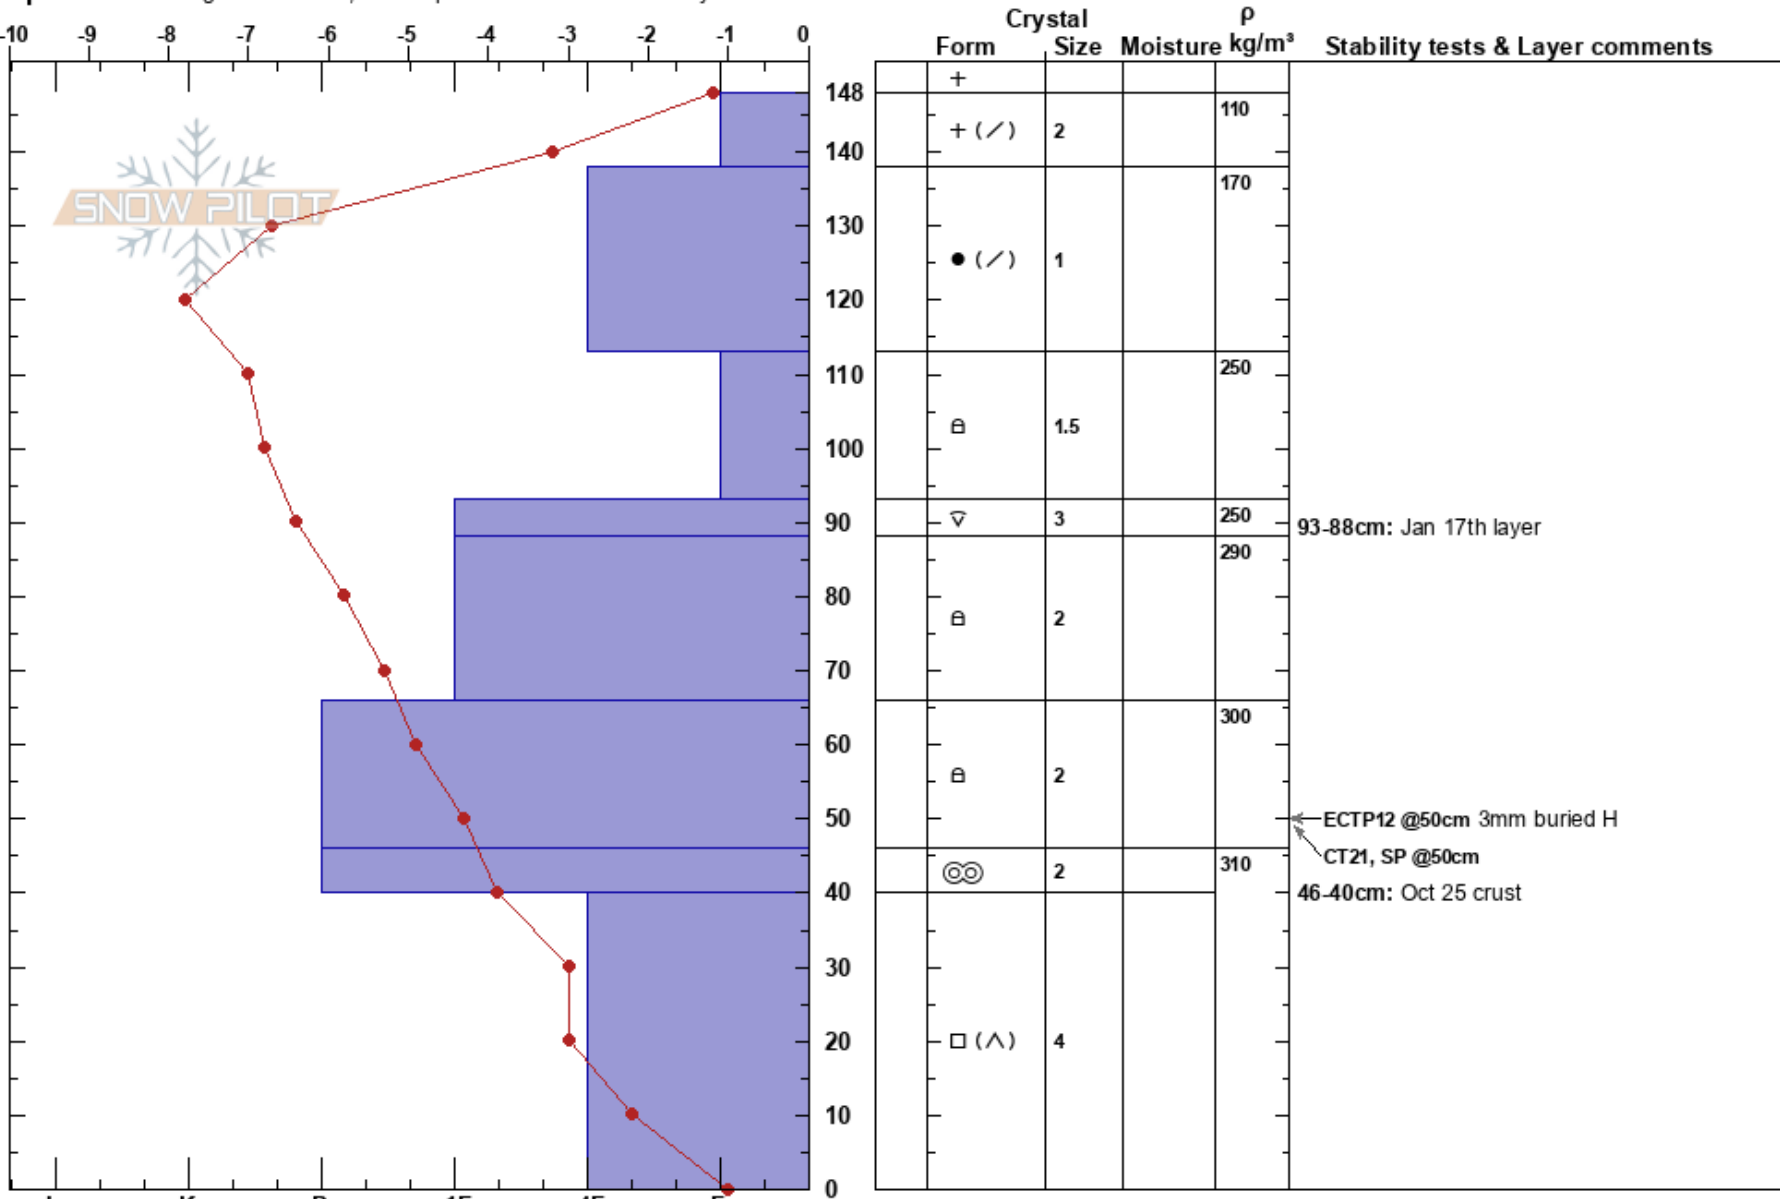

Lake Louise Wx Plot
 Lake Louise Ski
 AB
 Elevation: 2199 m
 Aspect: N
 Specifics: Pit dug in a Ski Area; Pit is representative of backcountry

Roger Fage
 16/03/2019 - 13:00
 Co-ord: 51.46063N, -116.11624W
 Slope Angle: 10°
 Wind Loading:

Stability: **HS:148**
 Air Temperature: -2.6°C PF:100
 Sky Cover: BKN
 Precipitation: NO
 Wind: Calm
 Layer Notes:
 93-88cm: Jan 17th layer
 93-88cm: Problematic layer
 46-40cm: Oct 25 crust

Notes: Hanging out with M.Groen digging pits for work. Playlist-Corb Lund. 5 days later M.Groen was backcountry skiing the mellow bottom Corral 3 during a warming period, buried up to his waist, the Sz2 avi appeared to step down from the Jan 17th layer.