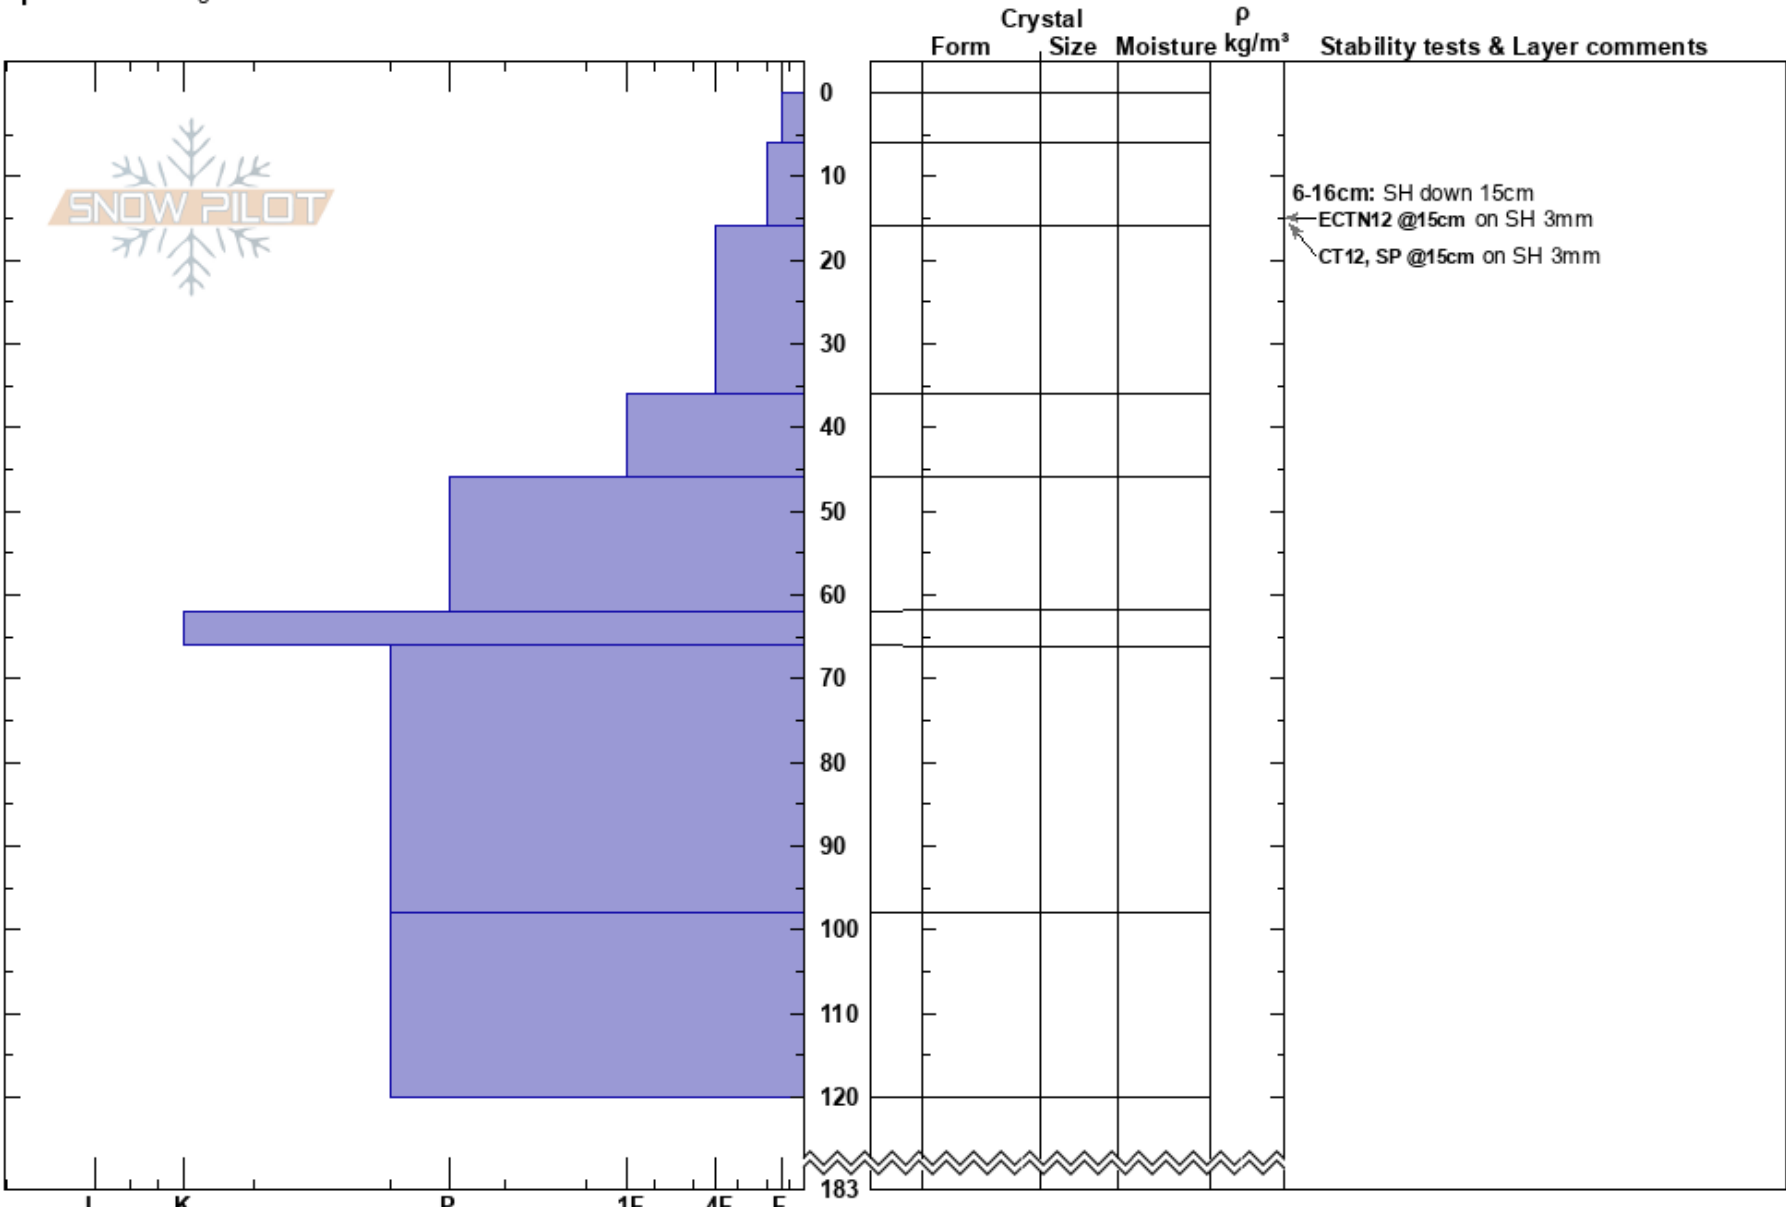

Dogtooth profile  
 purcell  
 BC  
**Elevation:** 2050 m  
**Aspect:**  
**Specifics:** Pit dug in a Ski Area

Ryan Harvey  
 28/02/2020 - 11:30  
**Co-ord:** 51.28387N, -117.07335W  
**Slope Angle:** 0°  
**Wind Loading:**

**Stability:**  
**Air Temperature:** -1.9°C  
**Sky Cover:** X  
**Precipitation:**  
**Wind:** Calm

**HS:** 183  
**Layer Notes:**  
 6-16cm: SH down 15cm

6-16cm: SH down 15cm  
 ← ECTN12 @15cm on SH 3mm  
 ← CT12, SP @15cm on SH 3mm