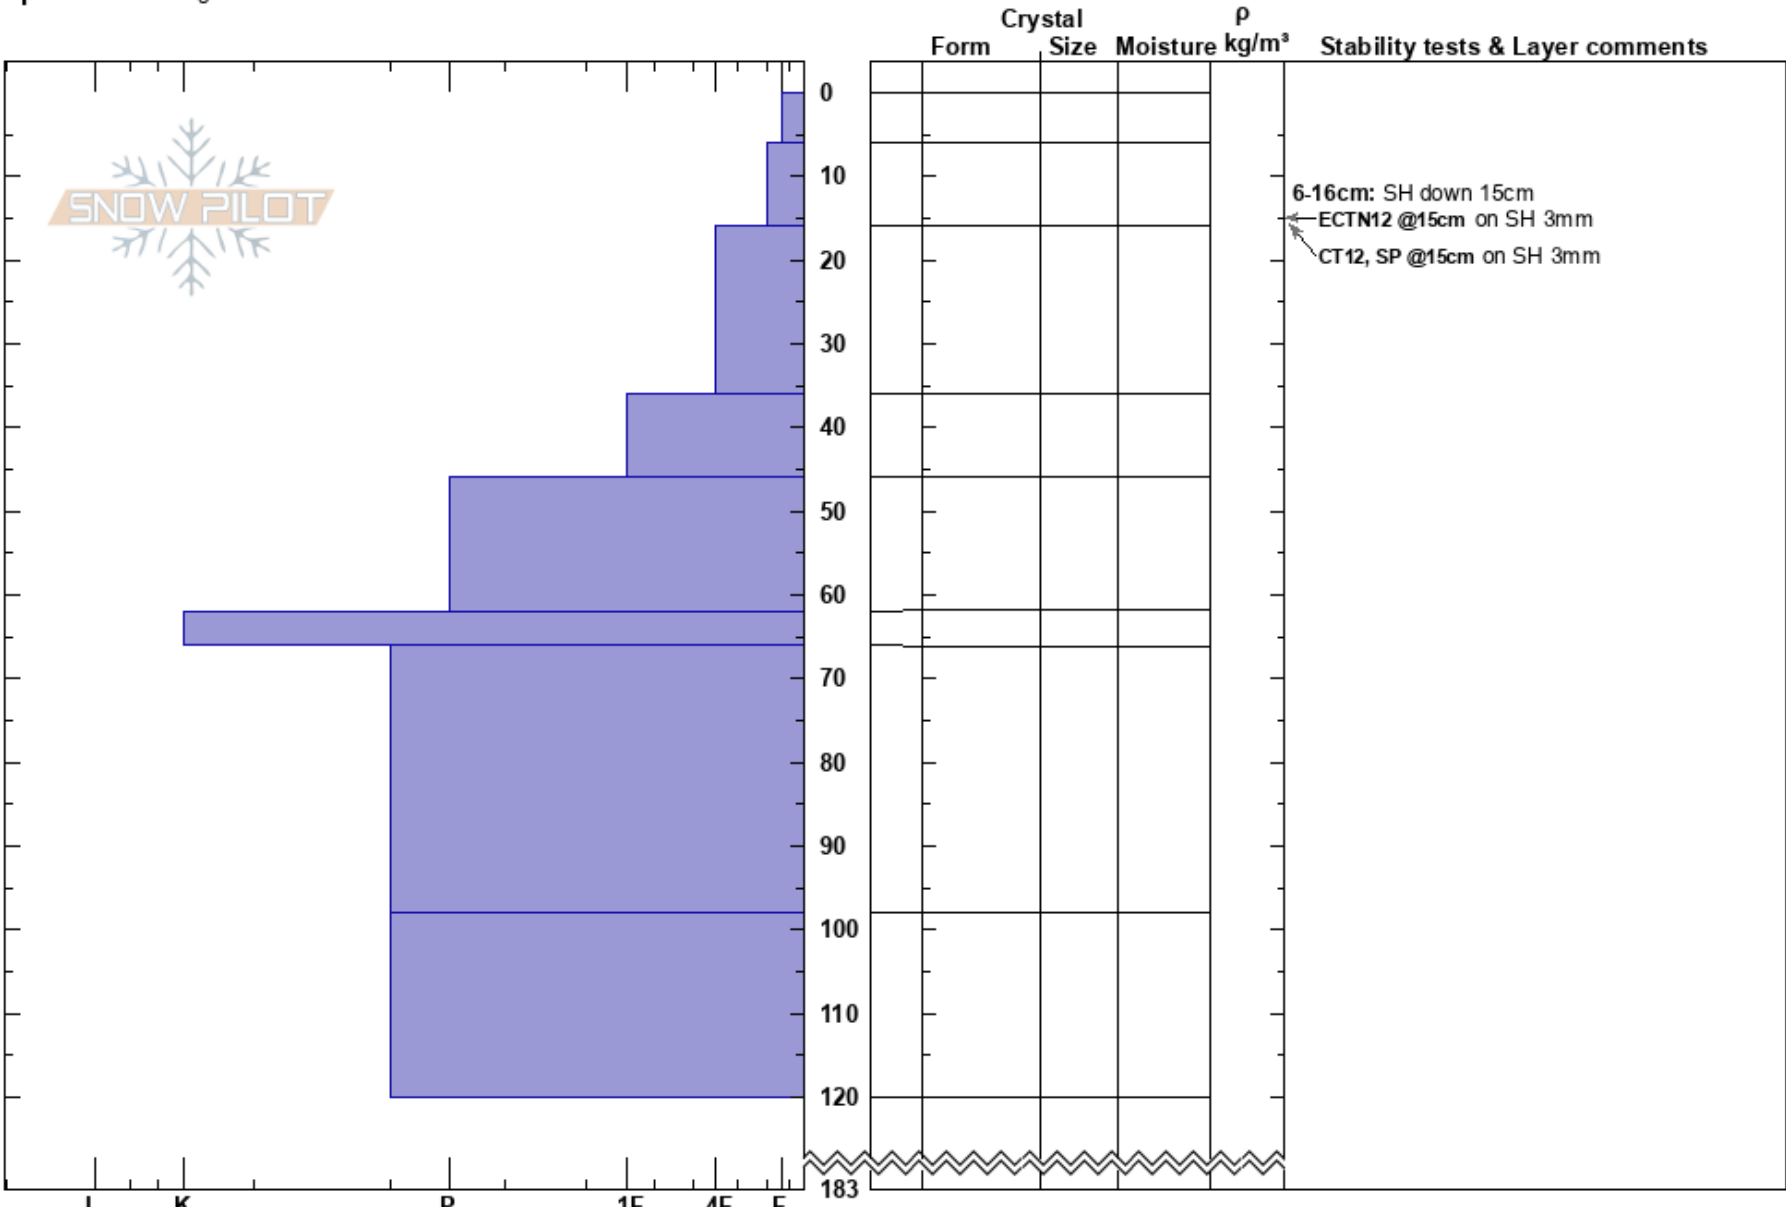

Dogtooth profile
 purcell
 BC
 Elevation: 2050 m
 Aspect:
 Specifics: Pit dug in a Ski Area

Ryan Harvey
 28/02/2020 - 11:30
 Co-ord: 51.28387N, -117.07335W
 Slope Angle: 0°
 Wind Loading:

Stability:
 Air Temperature: -1.9°C
 Sky Cover: X
 Precipitation:
 Wind: Calm

HS:183
 Layer Notes:
 6-16cm: SH down 15cm

6-16cm: SH down 15cm
 ← ECTN12 @15cm on SH 3mm
 ← CT12, SP @15cm on SH 3mm

Notes: