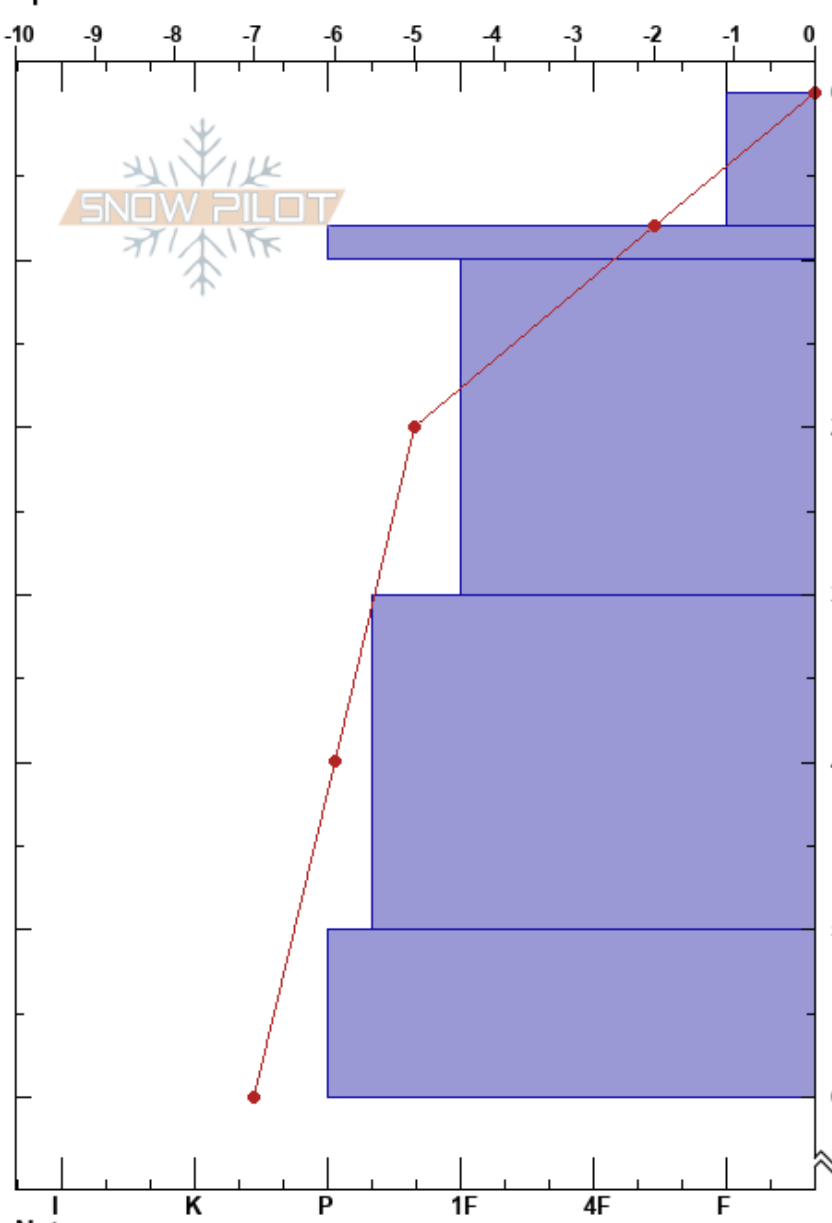

Zero Sister  
 Front Range  
 CO  
 Elevation: 11360 ft  
 Aspect: 0°  
 Specifics:

Loveland SP  
 03/20/2017 - 4:50pm  
 Co-ord:  
 Slope Angle: 38°  
 Wind Loading:

Stability:  
 Air Temperature: 8°C  
 Sky Cover: BKN  
 Precipitation: NO  
 Wind: SW Light Breeze

HS:100  
 PF:15  
 Layer Notes:

Form	Crystal		$\rho$ kg/m <sup>3</sup>	Stability tests & Layer comments
	Size	Moisture		
☐	1	M		
■	0.1	D		
•	0.3	D-M		
•	0.3	D		
•	0.1	D		

Notes: Temp Check for OC thermocline and depth. Total depth 300 cm.