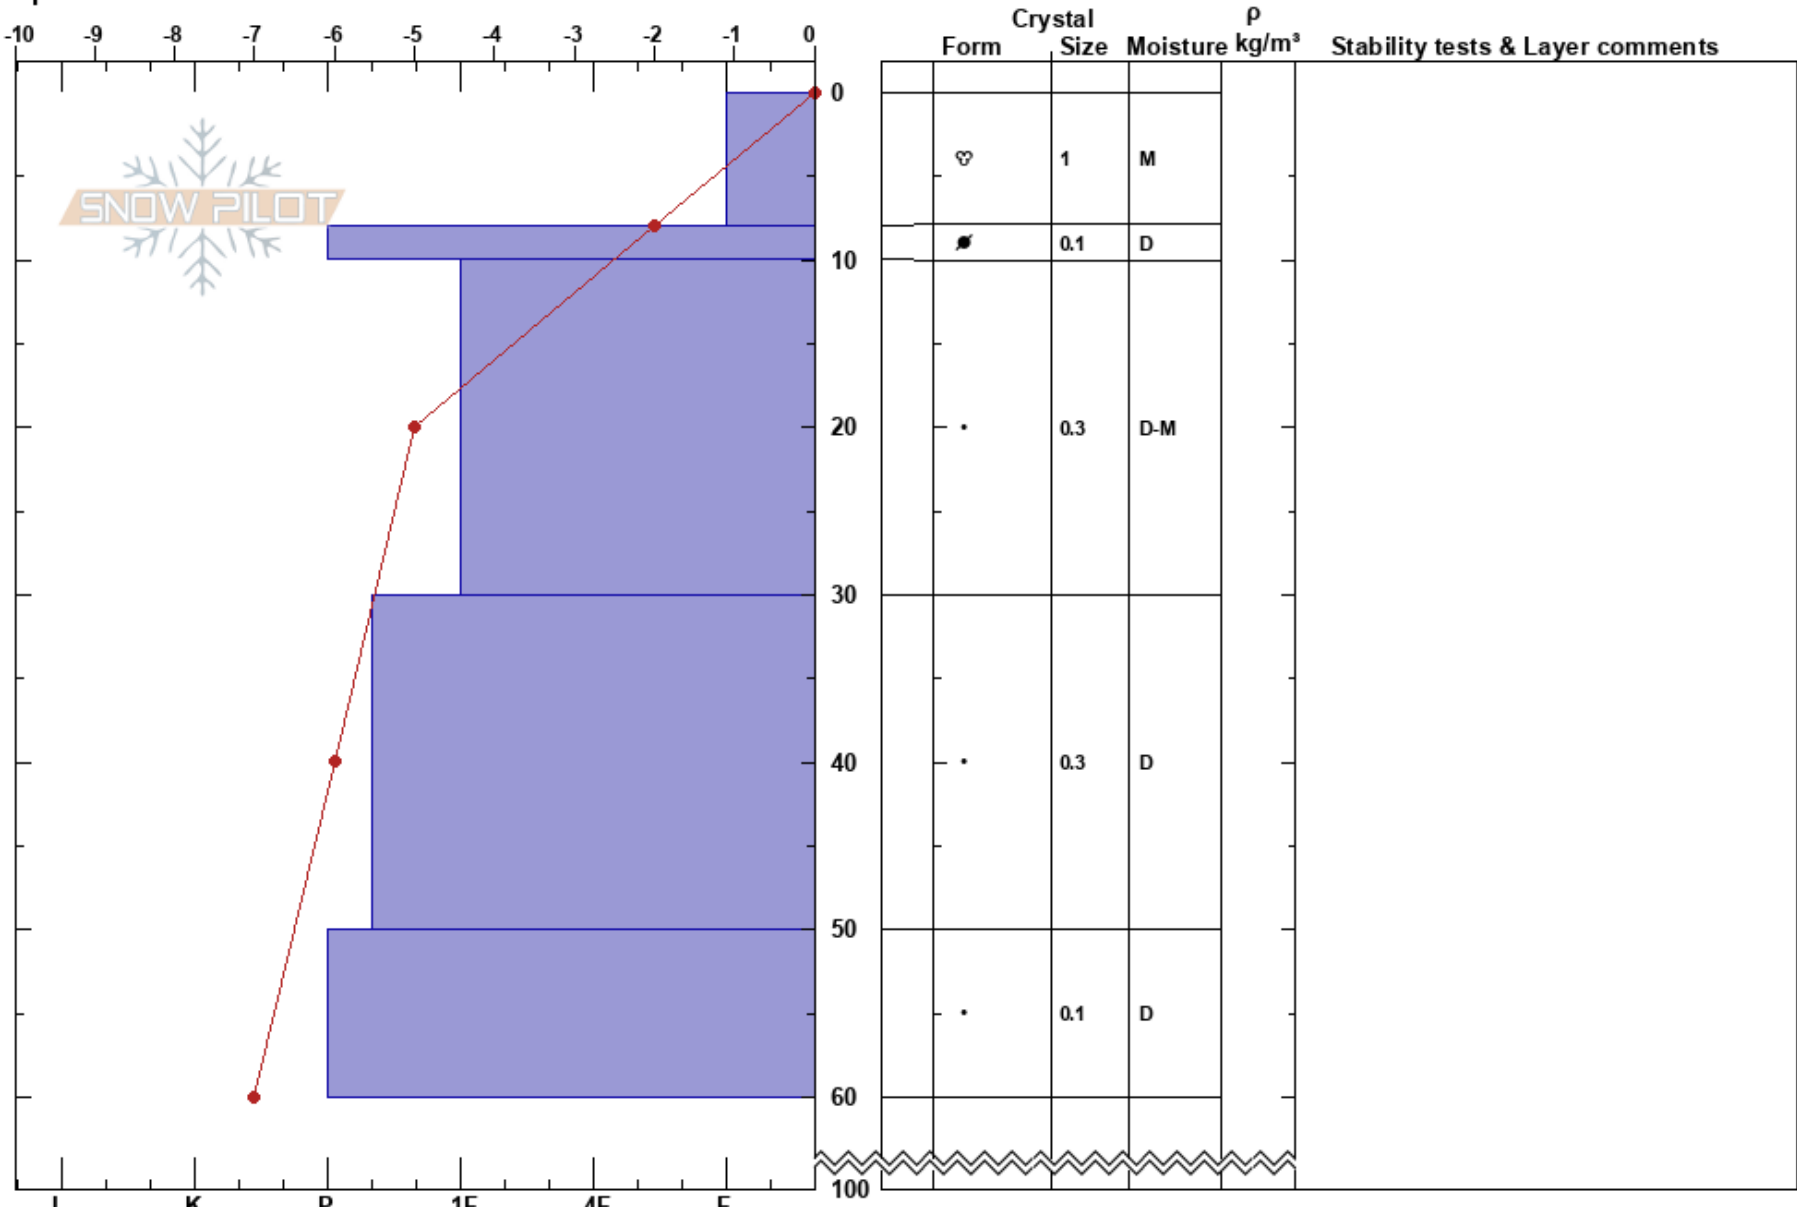

Zero Sister
 Front Range
 CO
 Elevation: 11360 ft
 Aspect: 0°
 Specifics:

Loveland SP
 03/20/2017 - 4:50pm
 Co-ord:
 Slope Angle: 38°
 Wind Loading:

Stability:
 Air Temperature: 8°C
 Sky Cover: BKN
 Precipitation: NO
 Wind: SW Light Breeze

HS:100
 PF:15
 Layer Notes:

SNOW PILOT

Notes: Temp Check for OC thermocline and depth. Total depth 300 cm.