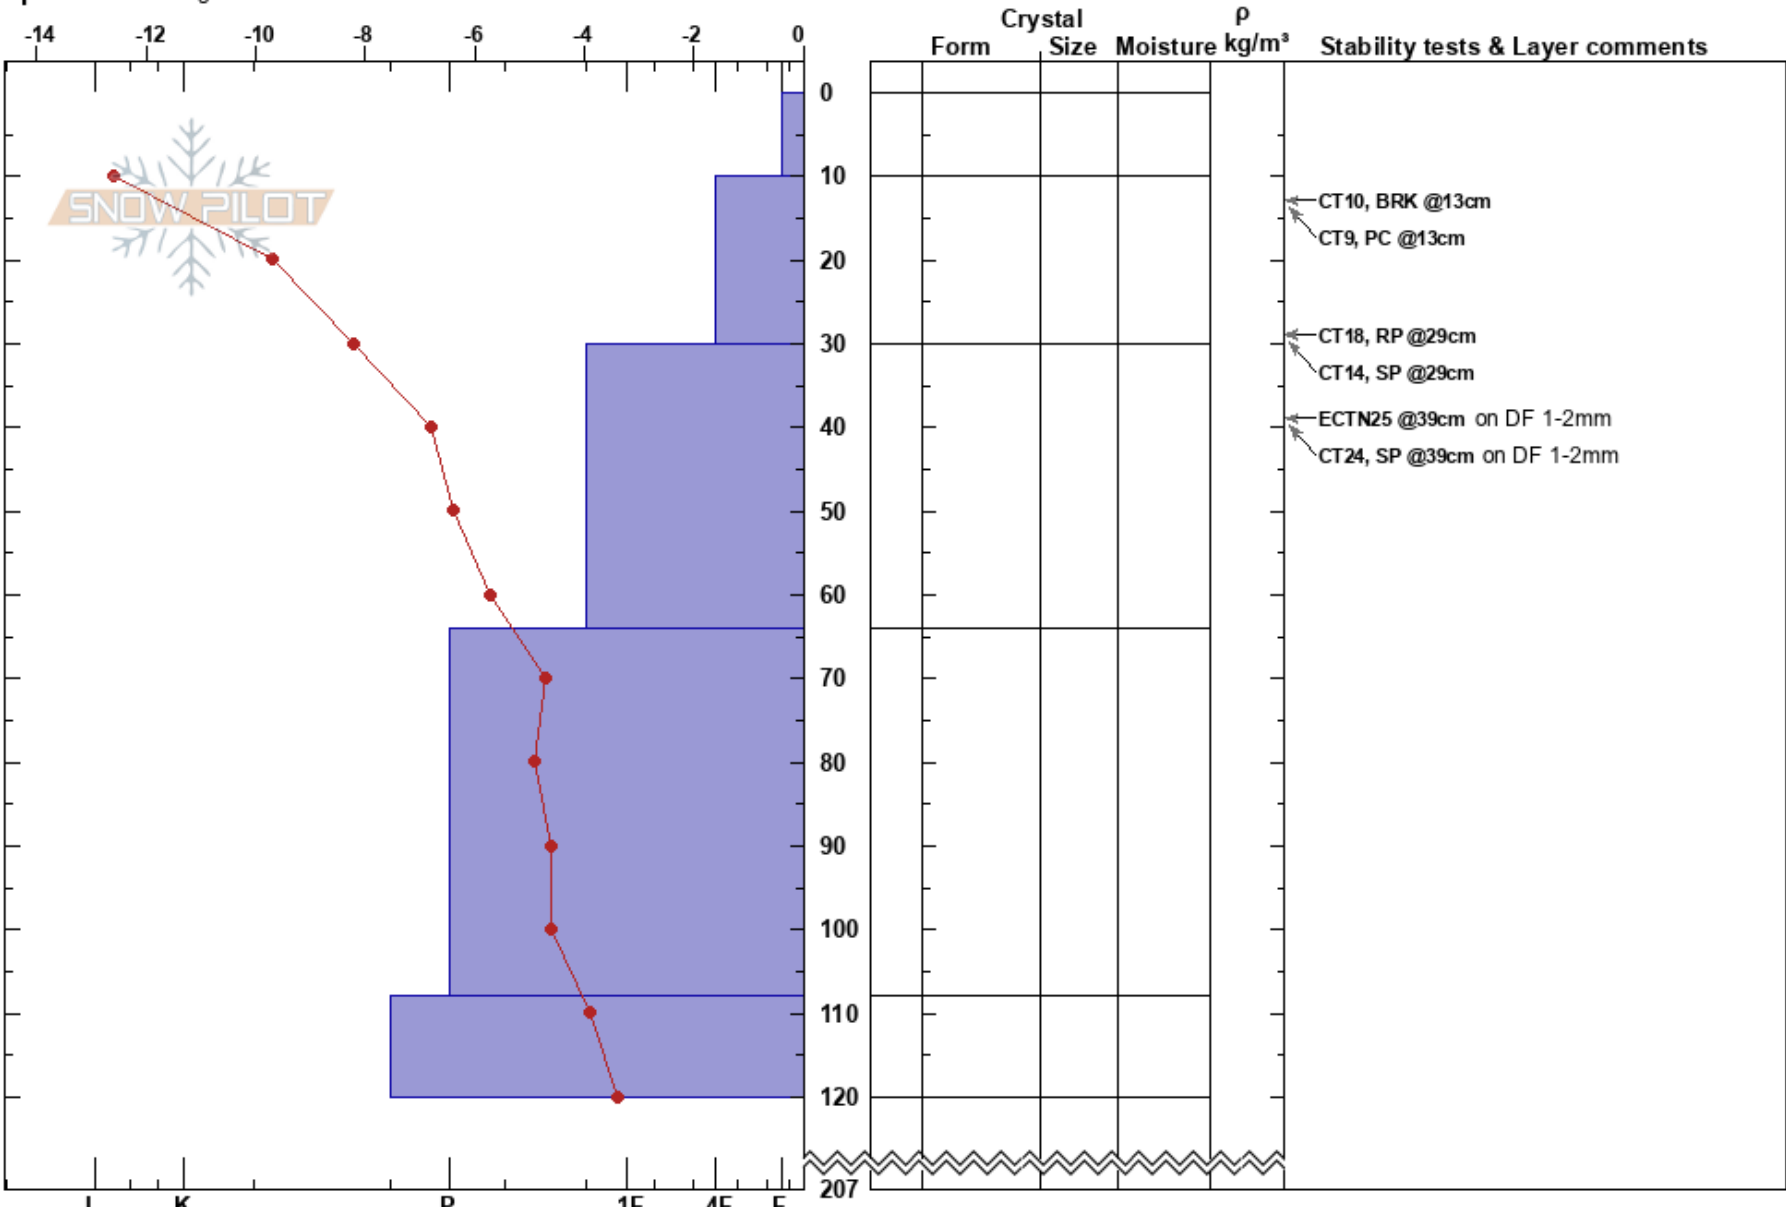

Dogtooth profile
 purcell
 BC
 Elevation: 2051 m
 Aspect:
 Specifics: Pit dug in a Ski Area

Ryan Harvey
 03/02/2020 - 11:30
 Co-ord: 51.28401N, -117.07339W
 Slope Angle: 0°
 Wind Loading:

Stability:
 Air Temperature: -15.4°C PF:50
 Sky Cover: FEW
 Precipitation:
 Wind: Calm

HS:207
 Layer Notes:

Notes: