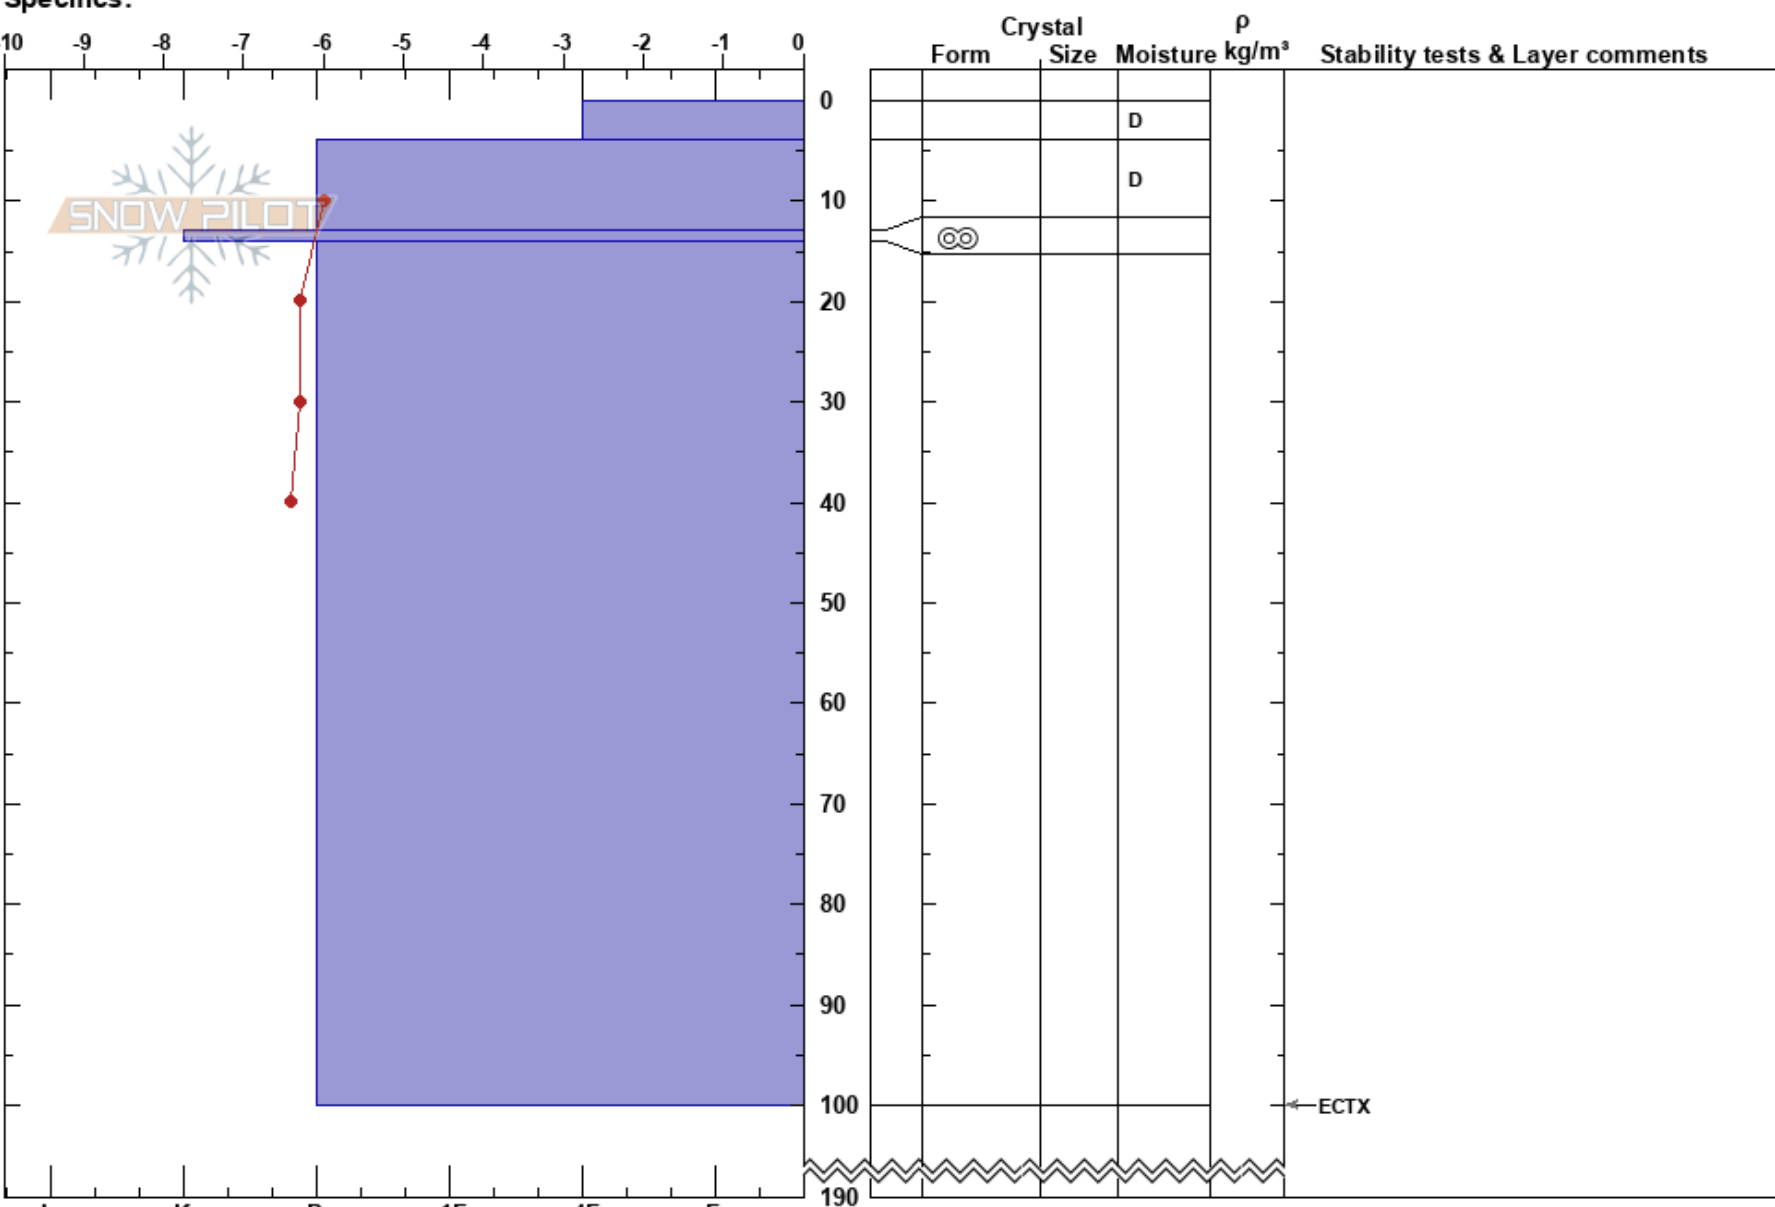

Nuolja grytan
 Abisko
 Sweden
 Elevation: 900 m
 Aspect: SE
 Specifics:

Abisko Nuolja
 29/04/2020 - 12:00
 Co-ord: 68.36707N, 18.71613E
 Slope Angle: 28°
 Wind Loading: yes

Stability: **HS:190**
 Air Temperature: -4.9°C PF:5 13-14cm:Problematic layer
 Sky Cover: SCT
 Precipitation: NO
 Wind: S Moderate