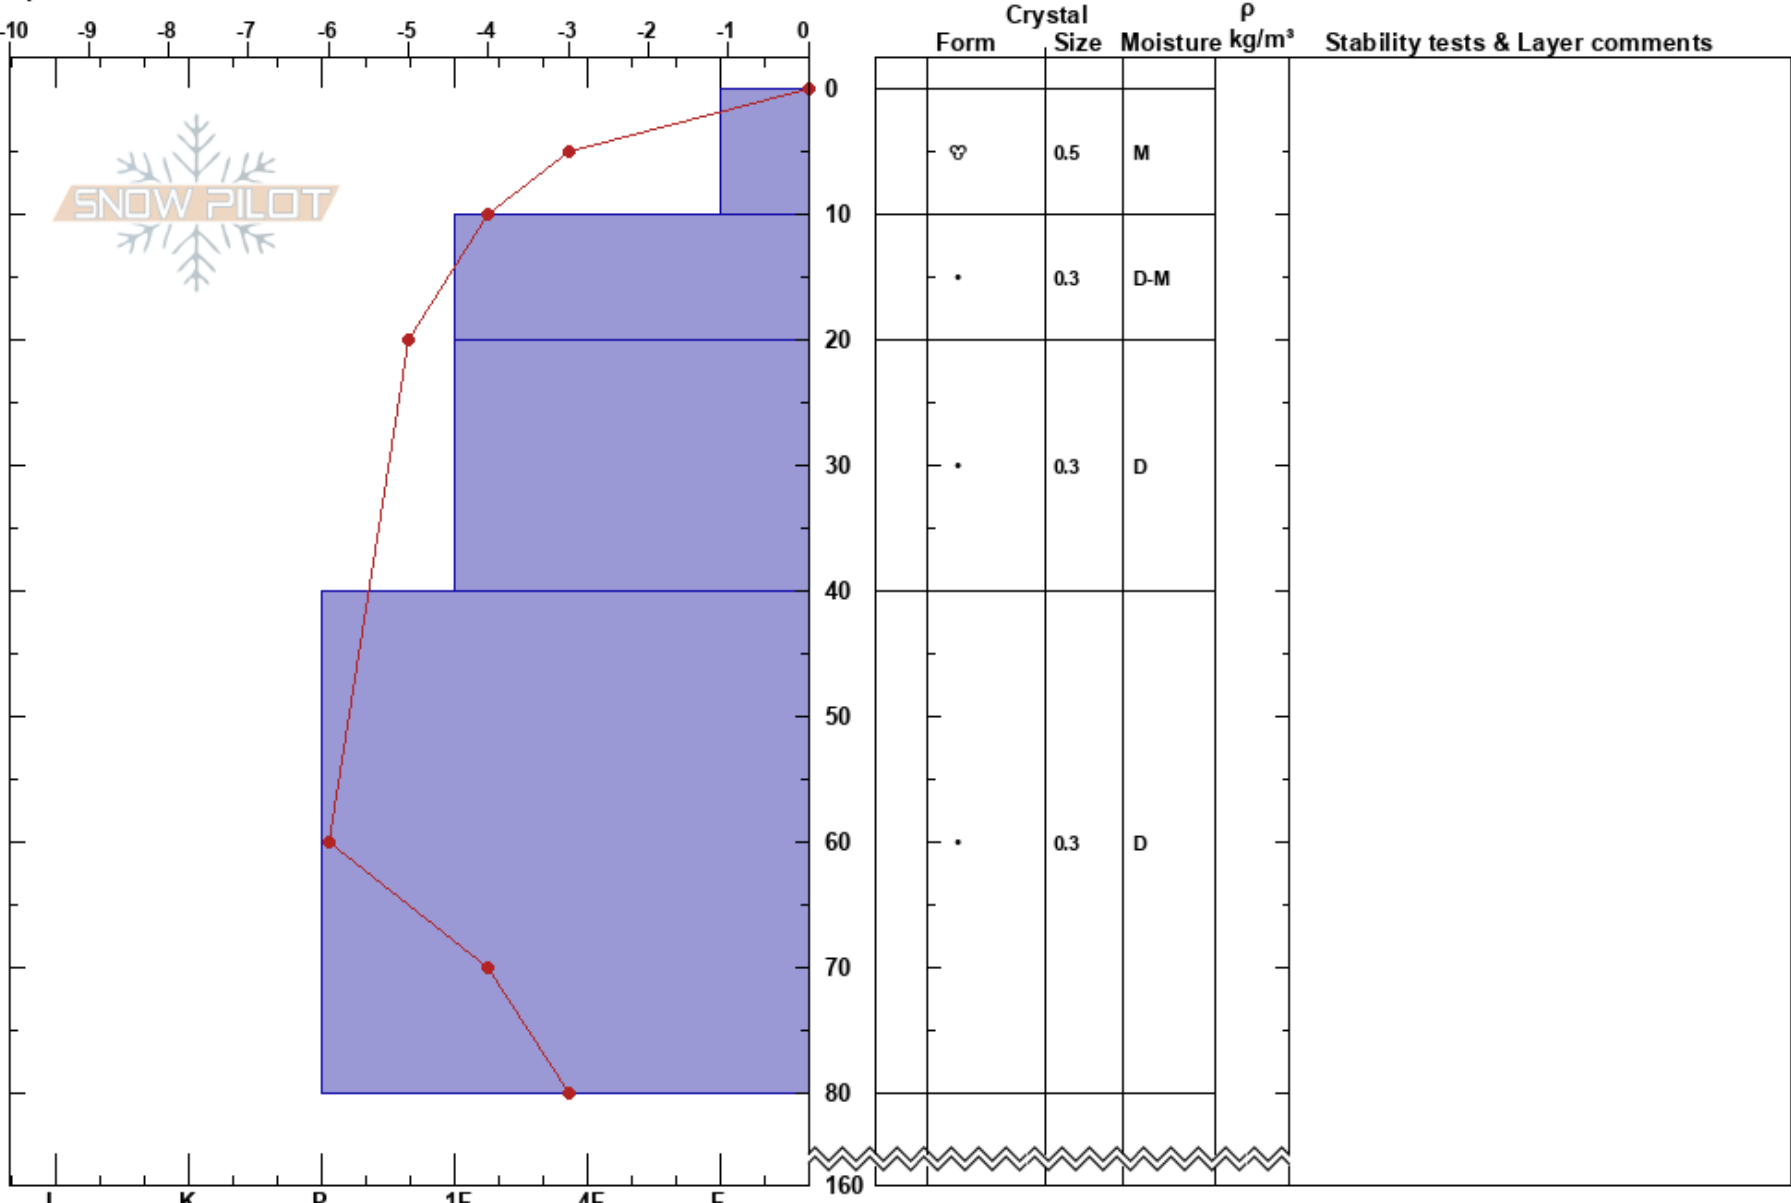

Upper OTR  
 Front Range  
 CO  
**Elevation:** 11870 ft  
**Aspect:** 0°

Loveland SP  
 03/20/2017 - 4:30pm  
**Co-ord:**  
**Slope Angle:** 37°  
**Wind Loading:**

**Stability:** Very Good **HS:**160 **Layer Notes:**  
**Air Temperature:** 5°C **PF:**15  
**Sky Cover:** BKN  
**Precipitation:** NO  
**Wind:** SW Light Breeze

**Specifics:** Pit dug in a Ski Area; Pit is representative of backcountry

**Notes:** Temp check for 0C thermocline and depth.