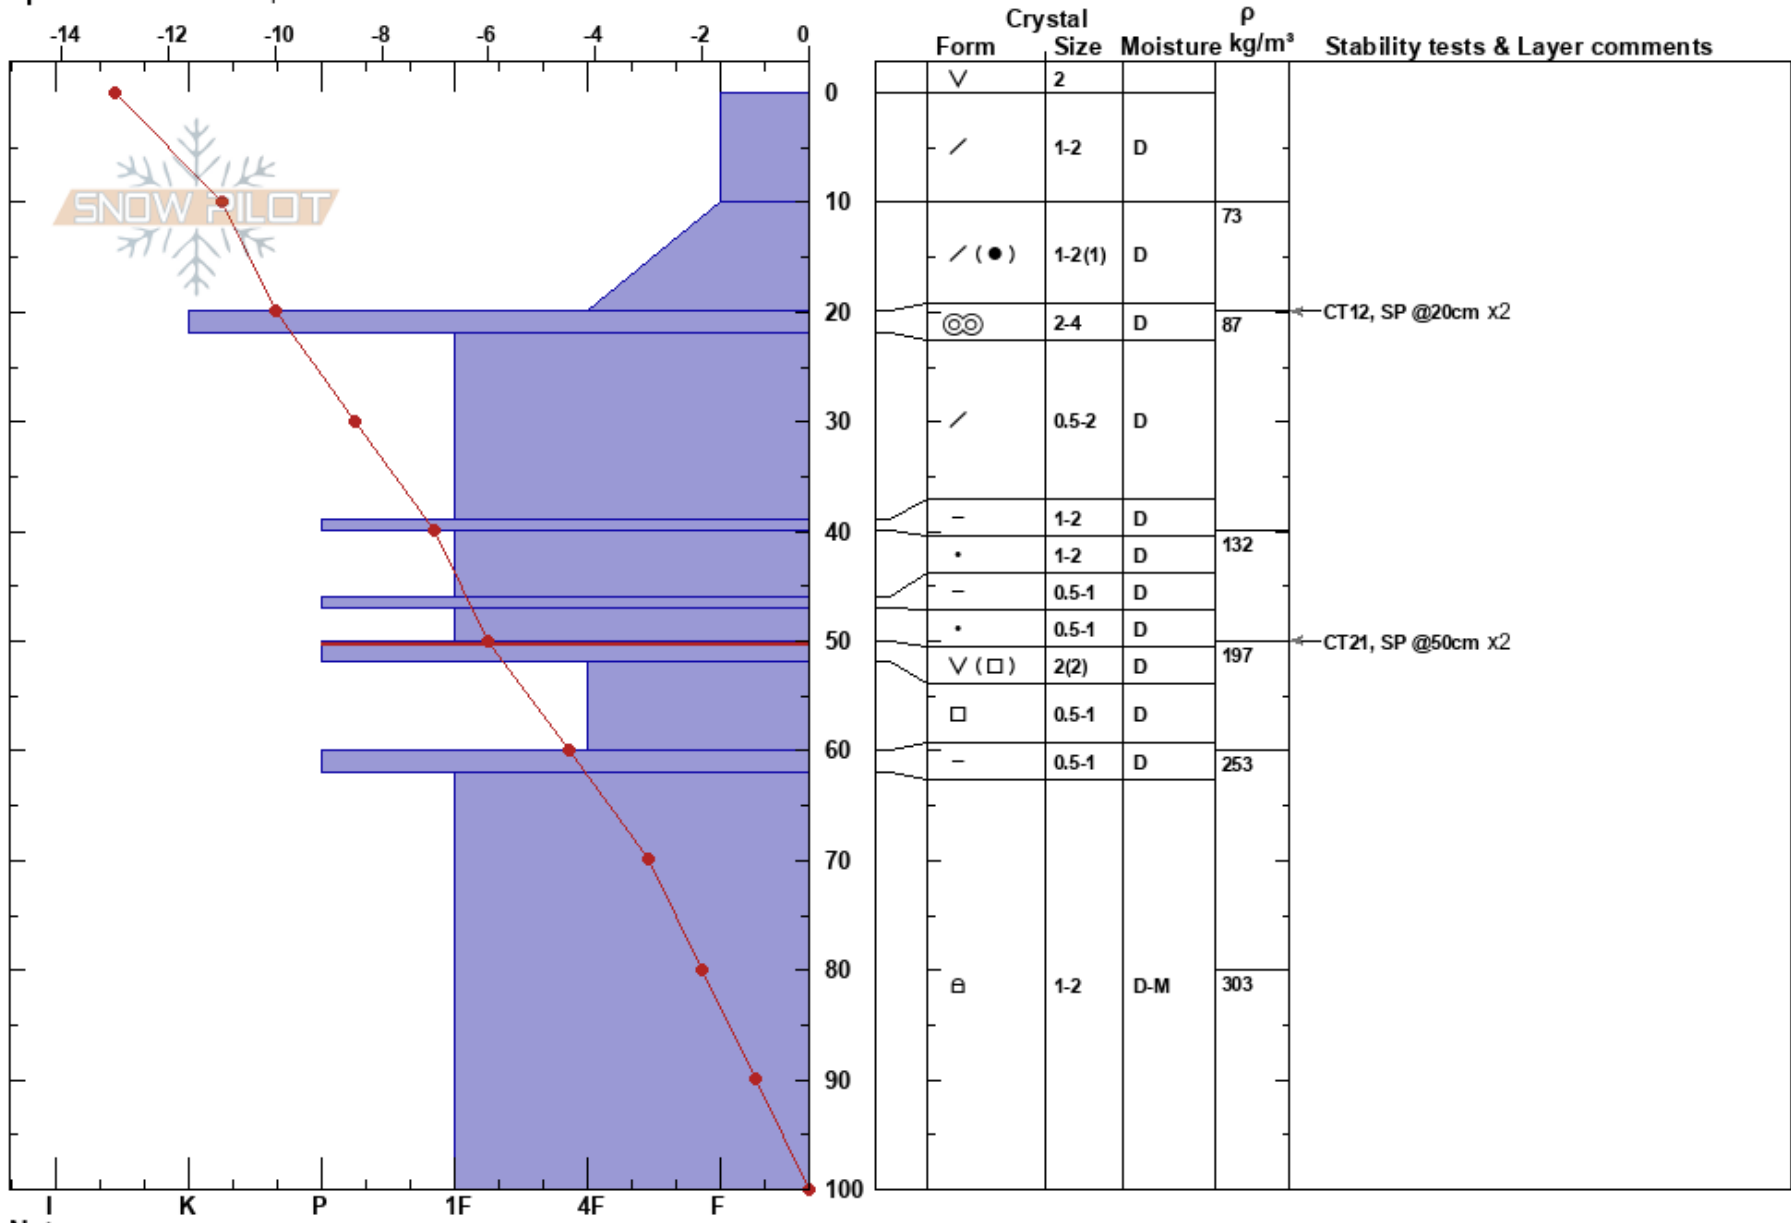

Sunny D's
 Selkirks
 BC
 Elevation: 2150 m
 Aspect: SE
 Specifics: We skied slope

Michael Wigley
 29/11/2019 - 10:30
 Co-ord:
 Slope Angle: 28°
 Wind Loading: no

Stability: **HS:100** **Layer Notes:**
 Air Temperature: -13°C **PF:20** 50-52cm: Problematic layer
 Sky Cover: CLR **PS: 10**
 Precipitation: NO
 Wind: Calm