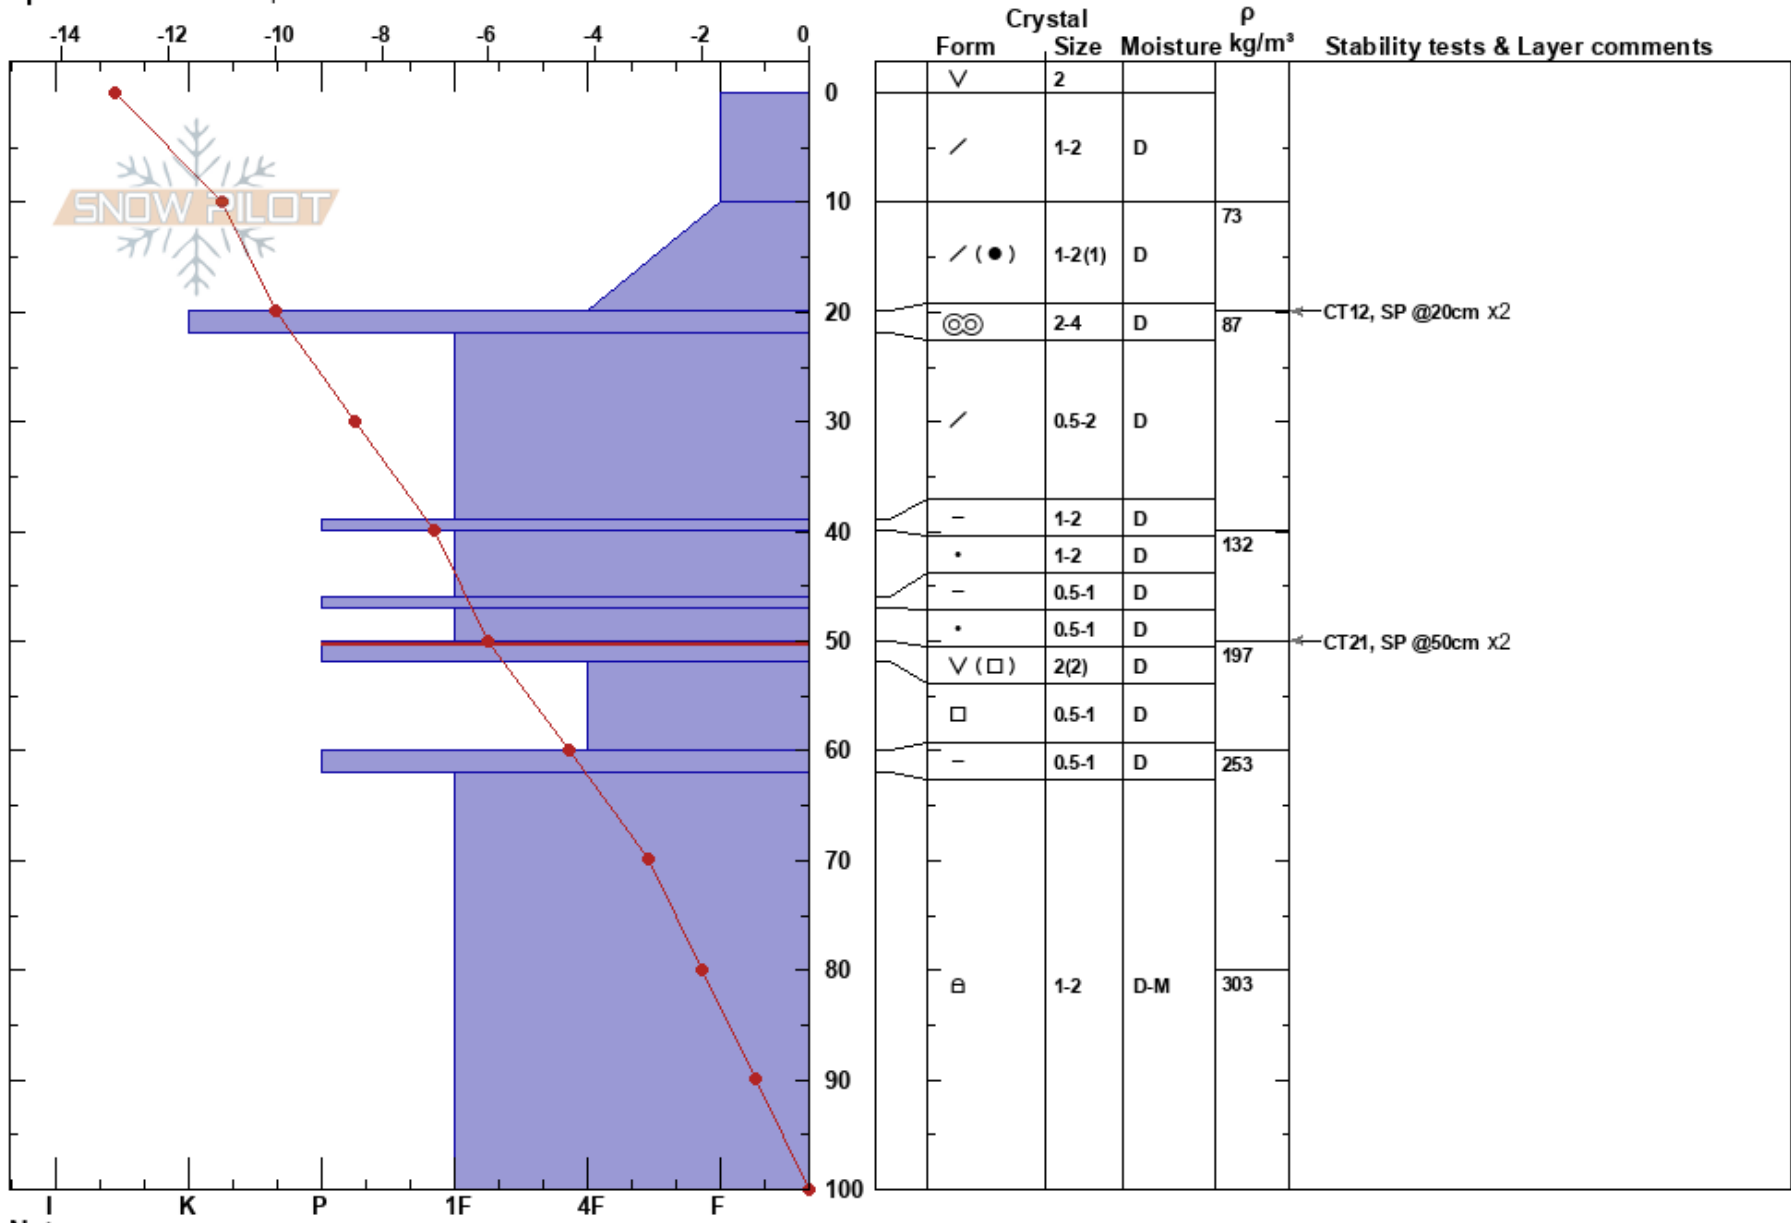

Sunny D's  
 Selkirks  
 BC  
 Elevation: 2150 m  
 Aspect: SE  
 Specifics: We skied slope

Michael Wigley  
 29/11/2019 - 10:30  
 Co-ord:  
 Slope Angle: 28°  
 Wind Loading: no

Stability: **HS:100**  
 Air Temperature: -13°C **PF:20** 50-52cm: Problematic layer  
 Sky Cover: CLR **PS: 10**  
 Precipitation: NO  
 Wind: Calm