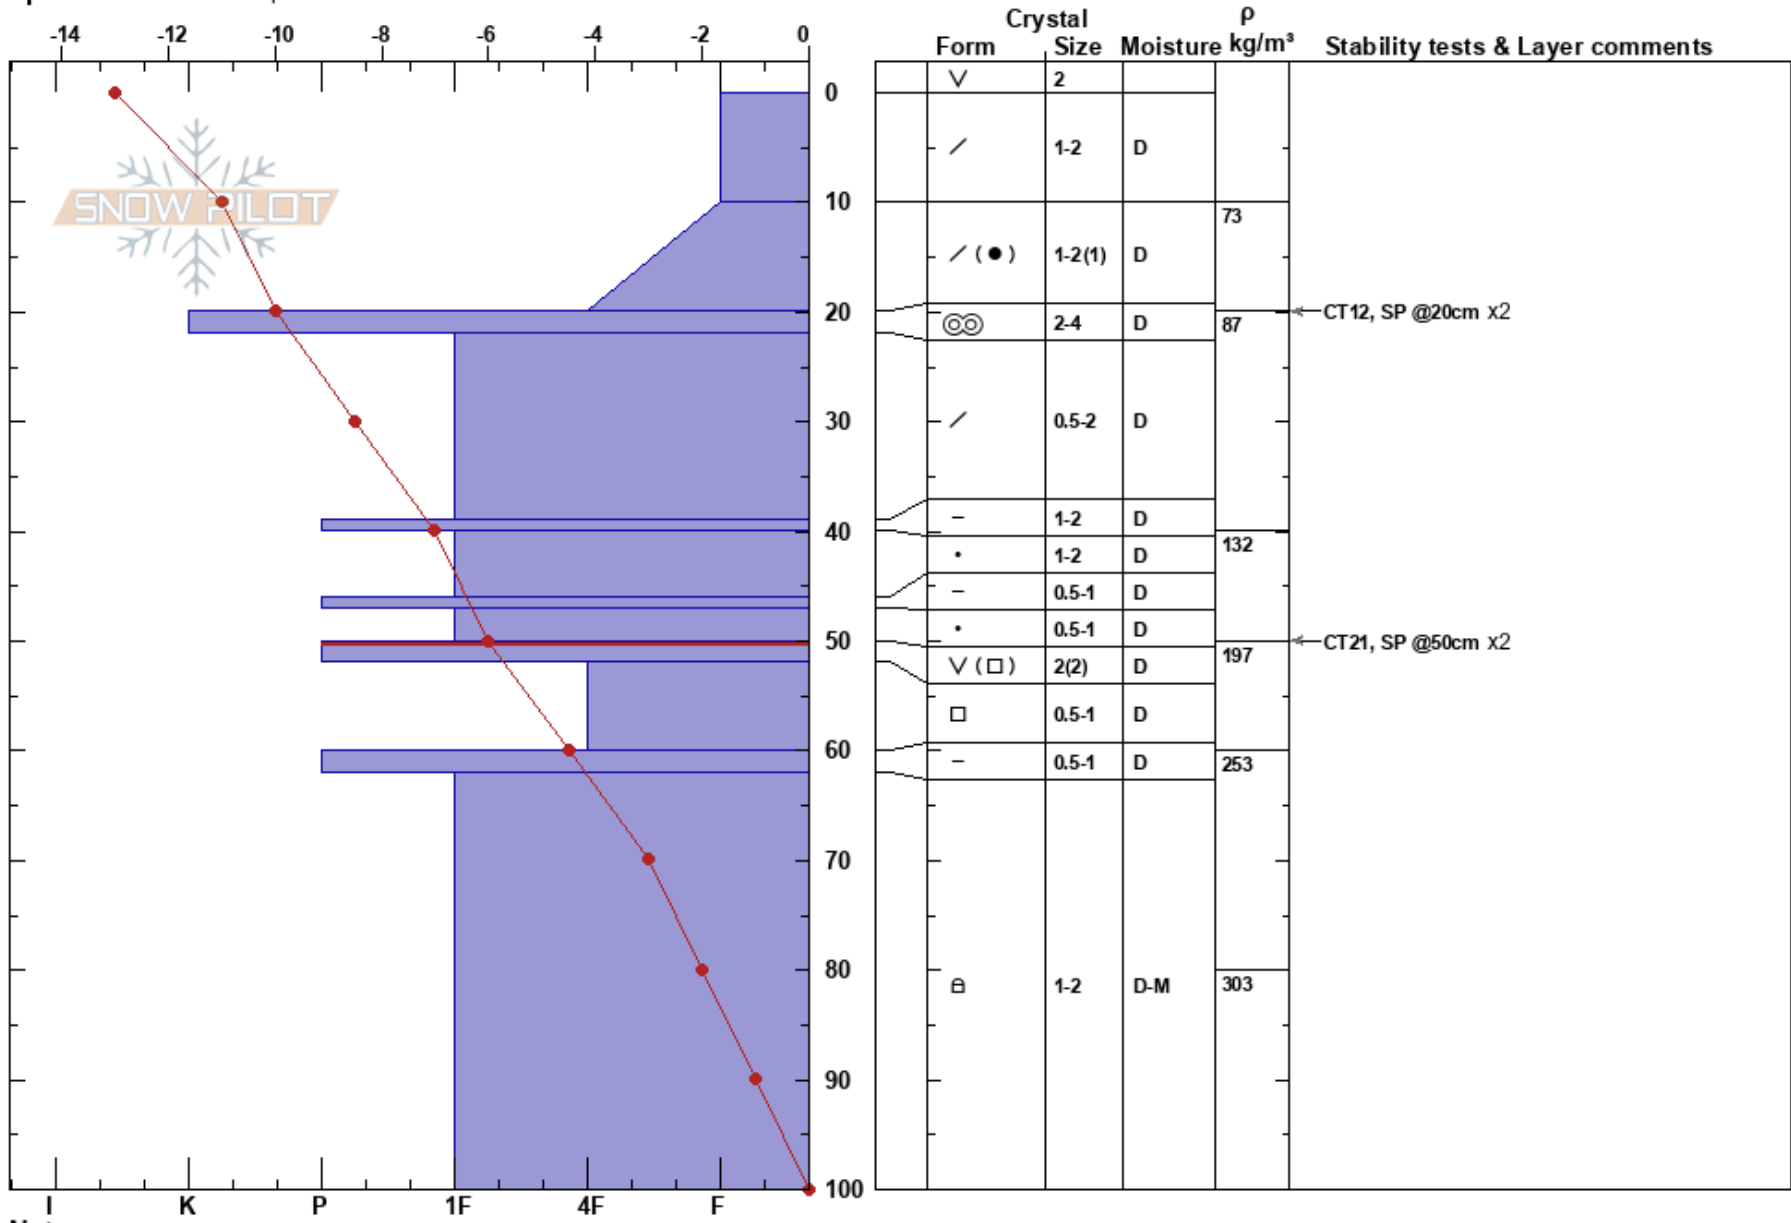

Sunny D's
 Selkirks
 BC
 Elevation: 2150 m
 Aspect: SE
 Specifics: We skied slope

Michael Wigley
 29/11/2019 - 10:30
 Co-ord:
 Slope Angle: 28°
 Wind Loading: no

Stability: **HS:100**
 Air Temperature: -13°C **PF:20** 50-52cm: Problematic layer
 Sky Cover: CLR **PS: 10**
 Precipitation: NO
 Wind: Calm