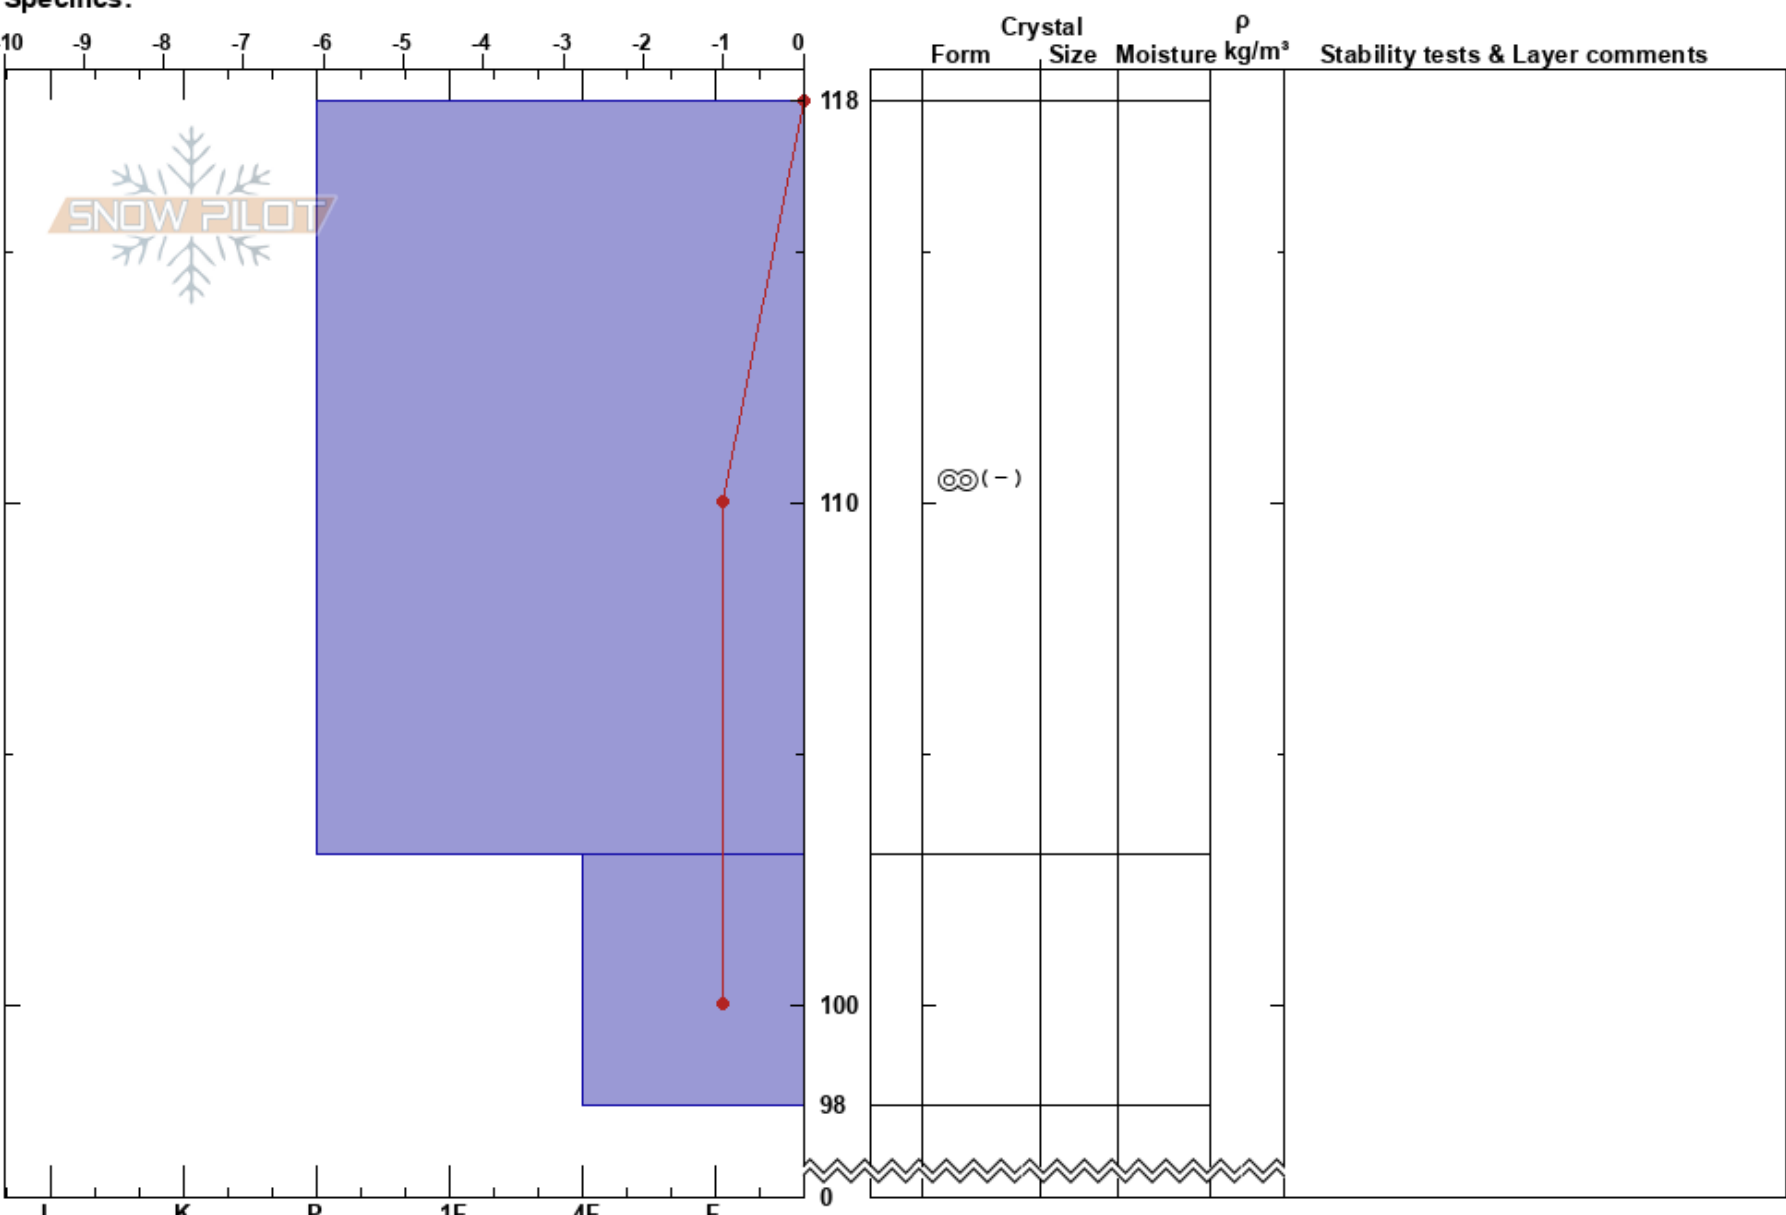

Prudence knoll
 Elk Mountains
 CO
Elevation: 11280 ft
Aspect: 90°
Specifics:

Debbie Kelly
 03/20/2017 - 10:30am
Co-ord: 39.13382N, -106.81149W
Slope Angle: 12°
Wind Loading:

Stability: **HS:**118 **Layer Notes:**
Air Temperature: 5°C **PF:**10
Sky Cover: BKN
Precipitation: NO
Wind: W Light Breeze

Notes: Melt-freeze crust on all aspects, all elevations. Boot pen 10cm in shade, 2cm in open areas. Supportable Crust varied from 10-16 cm across the terrain.