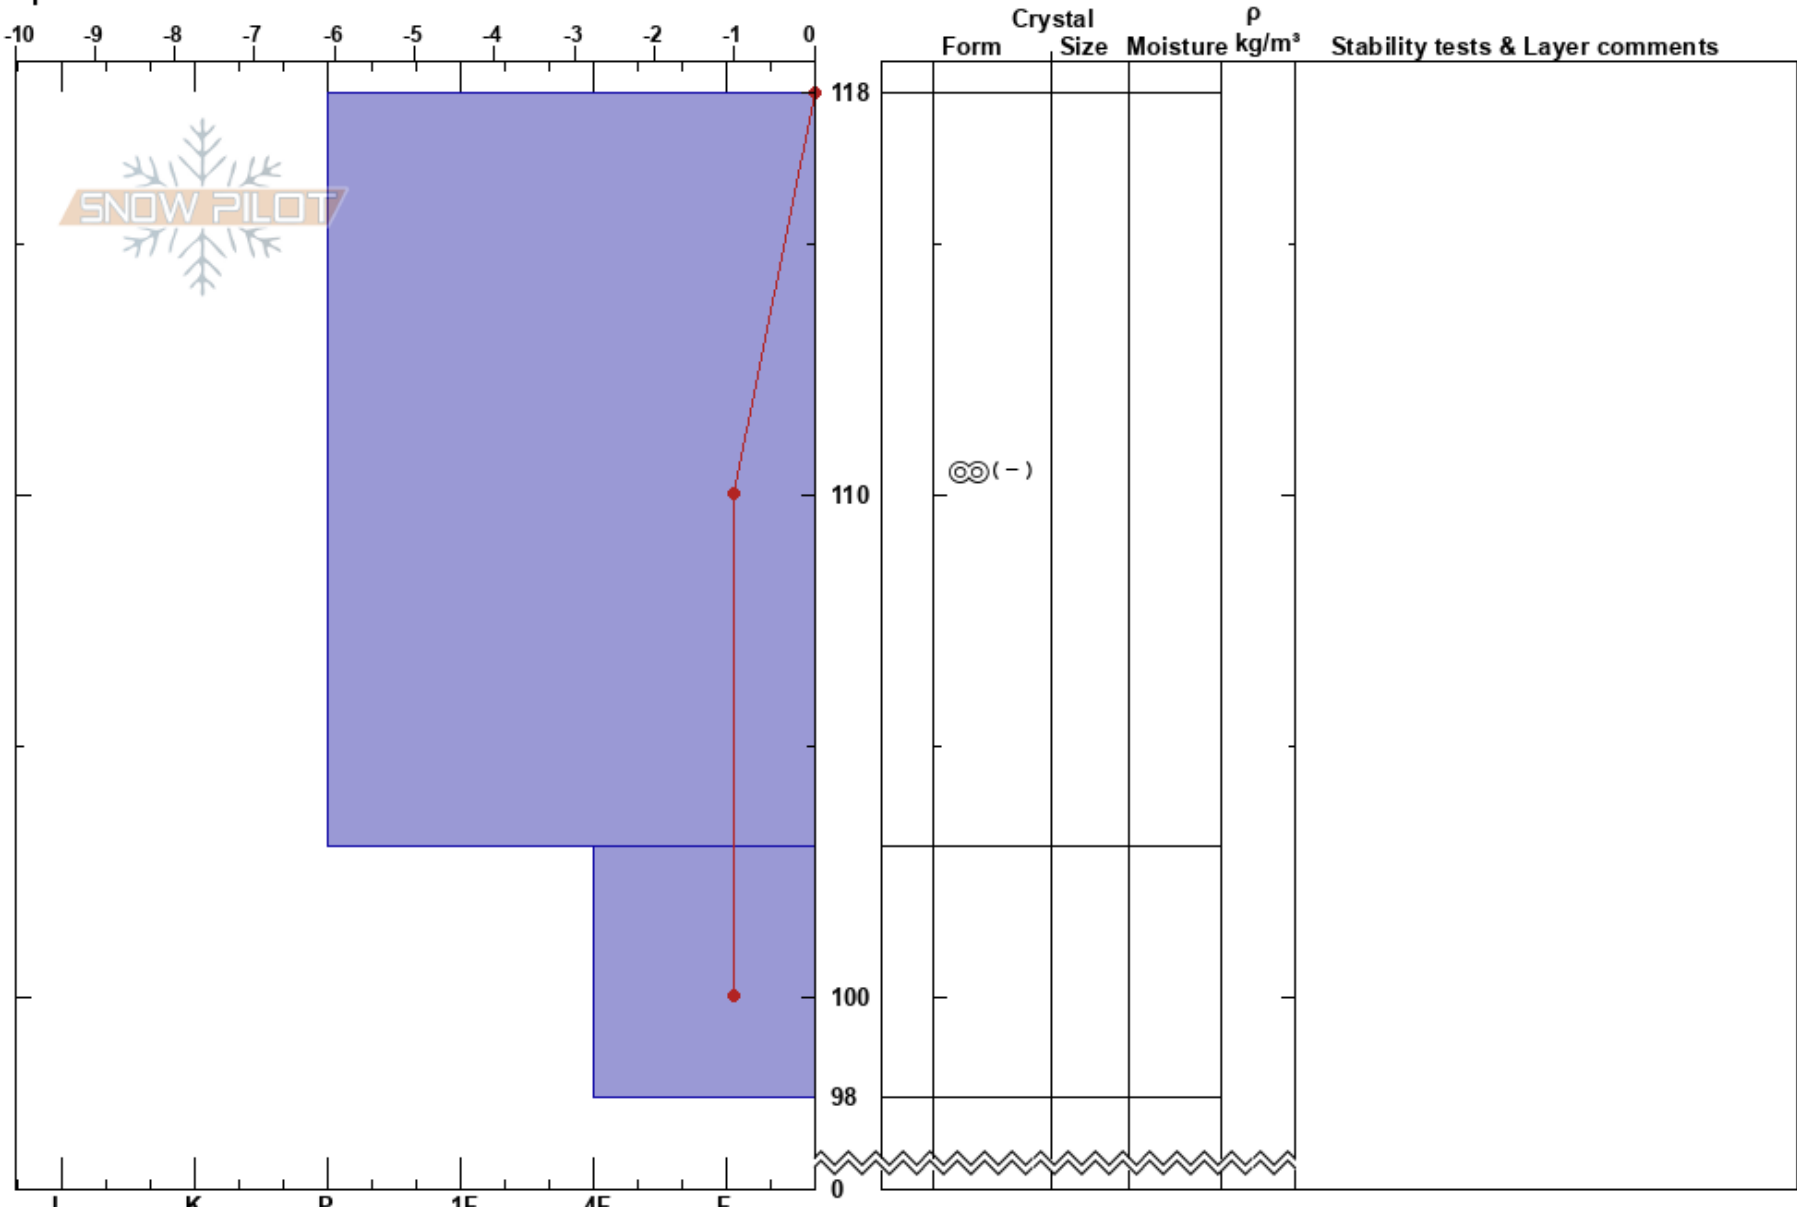

Prudence knoll
 Elk Mountains
 CO
Elevation: 11280 ft
Aspect: 90°
Specifics:

Debbie Kelly
 03/20/2017 - 10:30am
Co-ord: 39.13382N, -106.81149W
Slope Angle: 12°
Wind Loading:

Stability: **HS:**118 **Layer Notes:**
Air Temperature: 5°C **PF:**10
Sky Cover: BKN
Precipitation: NO
Wind: W Light Breeze

Notes: Melt-freeze crust on all aspects, all elevations. Boot pen 10cm in shade, 2cm in open areas. Supportable Crust varied from 10-16 cm across the terrain.