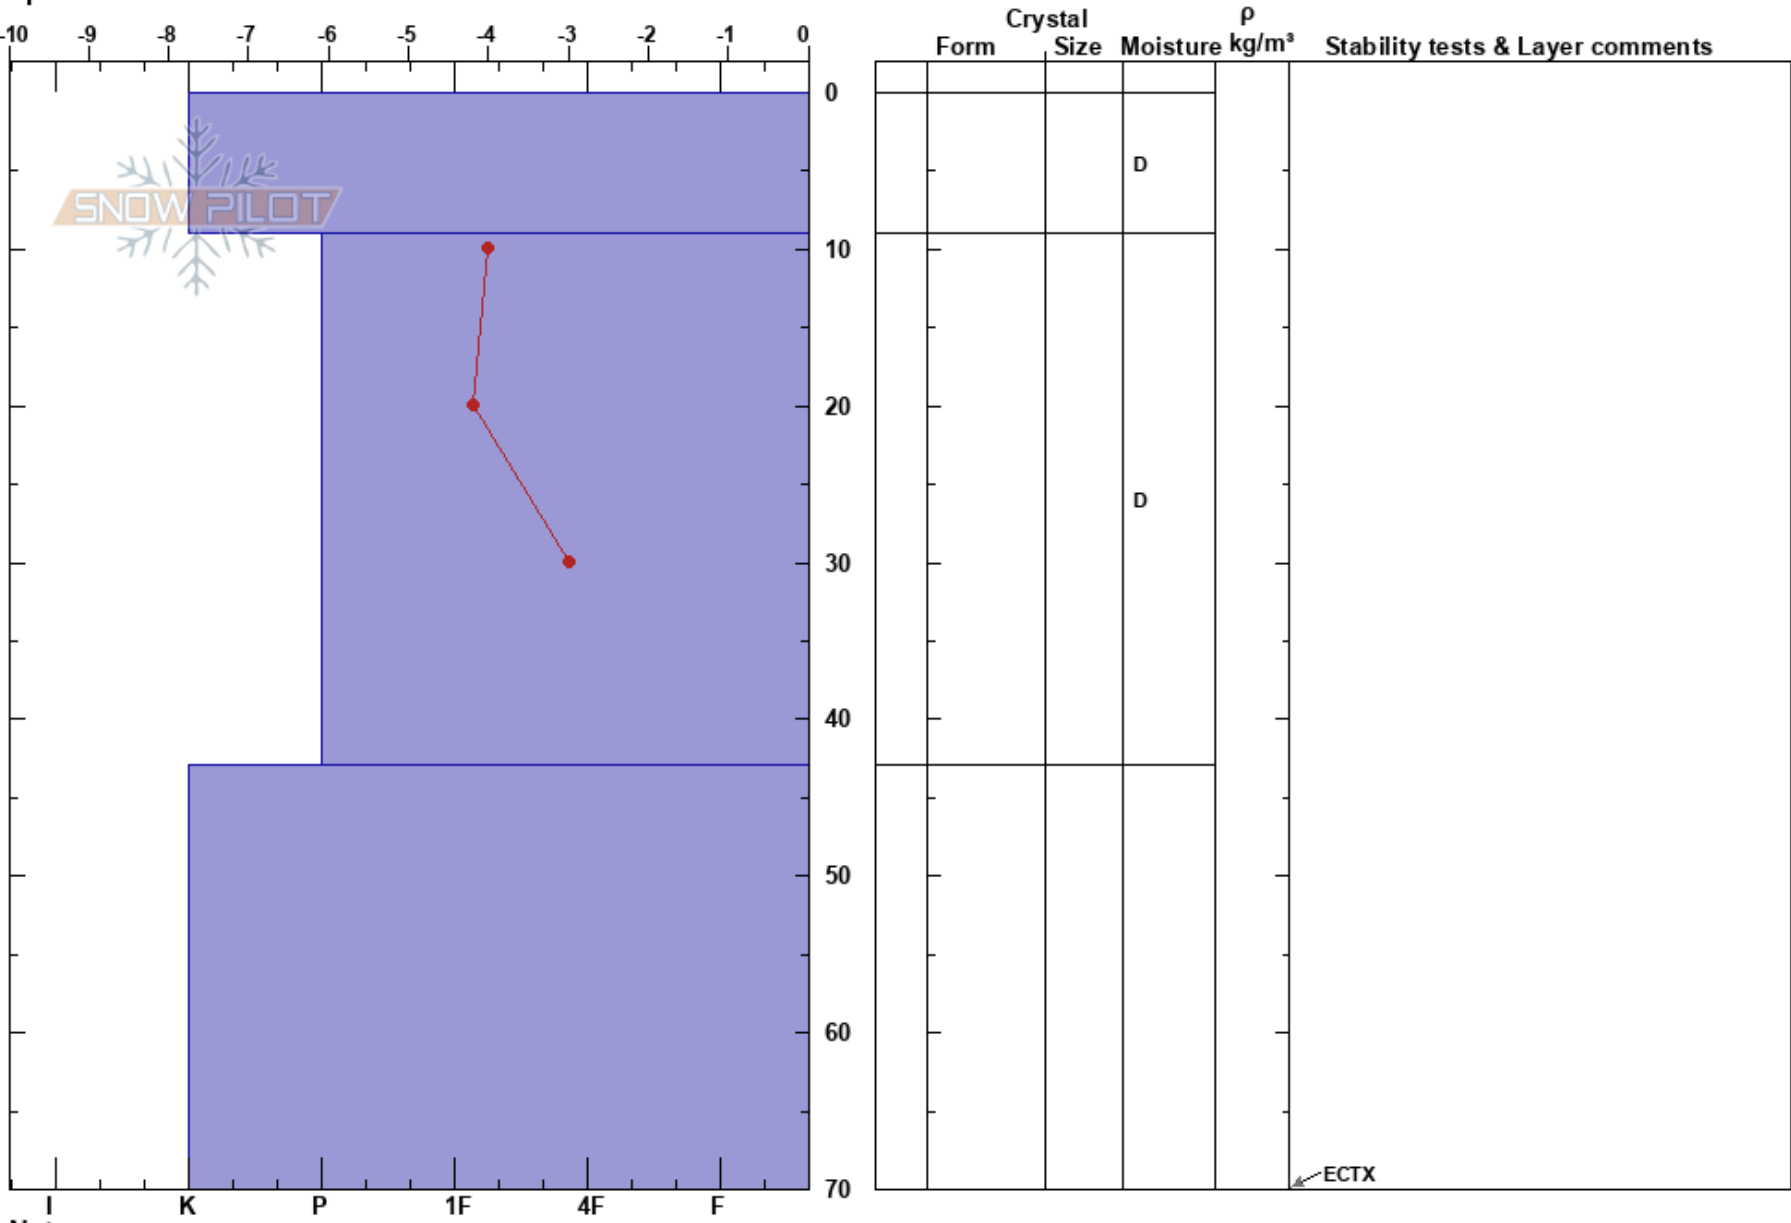

Guobla  
 Abisko  
 Sweden  
 Elevation: 976 m  
 Aspect: E  
 Specifics:

Abisko Nuolja  
 26/04/2020 - 11:00  
 Co-ord: 68.36841N, 18.38383E  
 Slope Angle: 28°  
 Wind Loading: yes

Stability:  
 Air Temperature: -2.9°C  
 Sky Cover: BKN  
 Precipitation: NO  
 Wind: N Light Breeze

Layer Notes:

ECTX