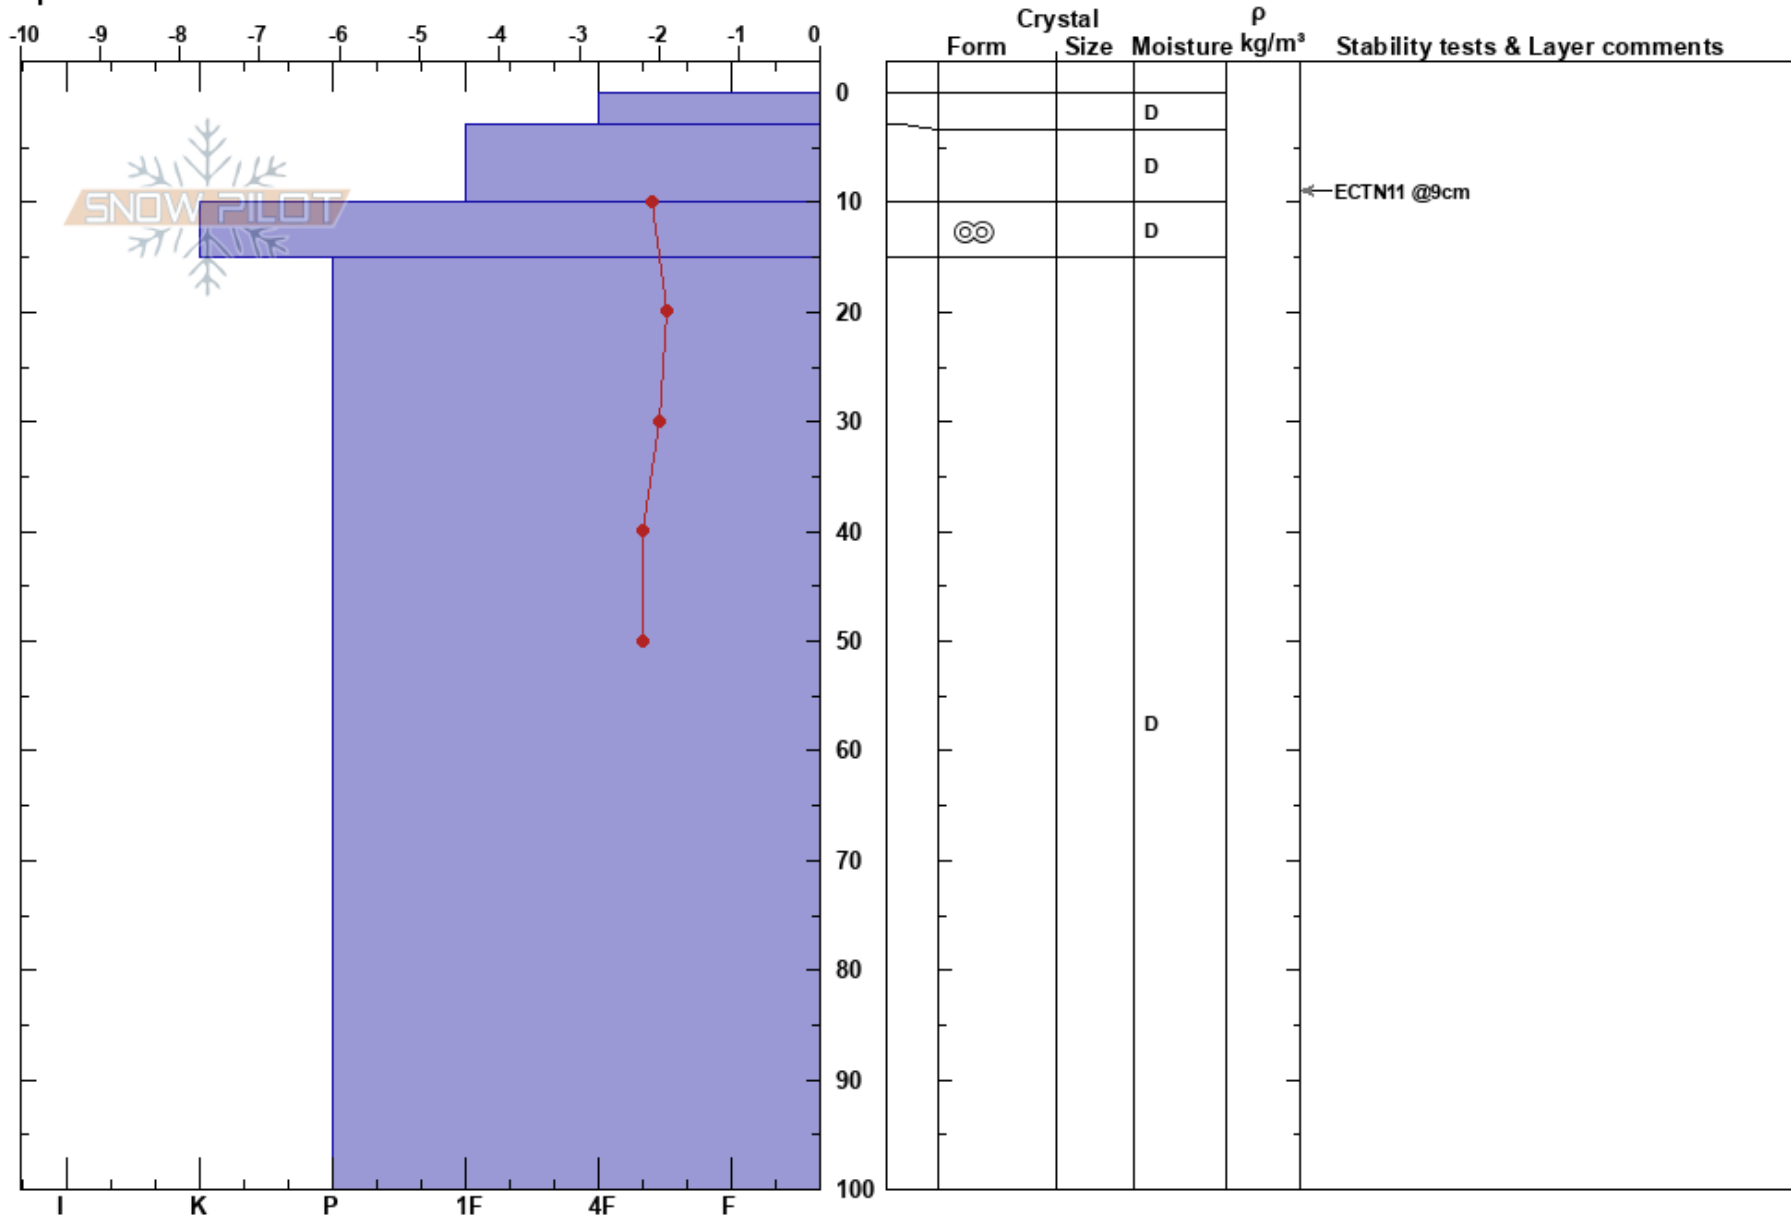

Nuolja branten
 Abisko Nuolja
 Sweden
 Elevation: 803 m
 Aspect: E
 Specifics:
 25/04/2020 - 12:00
 Co-ord: 68.36263N, 18.73232E
 Slope Angle: 28°
 Wind Loading: yes

Stability:
 Air Temperature: -2°C
 Sky Cover: OVC
 Precipitation: S-1
 Wind: W Moderate
PF:10
Layer Notes:
 3-10cm: Problematic layer