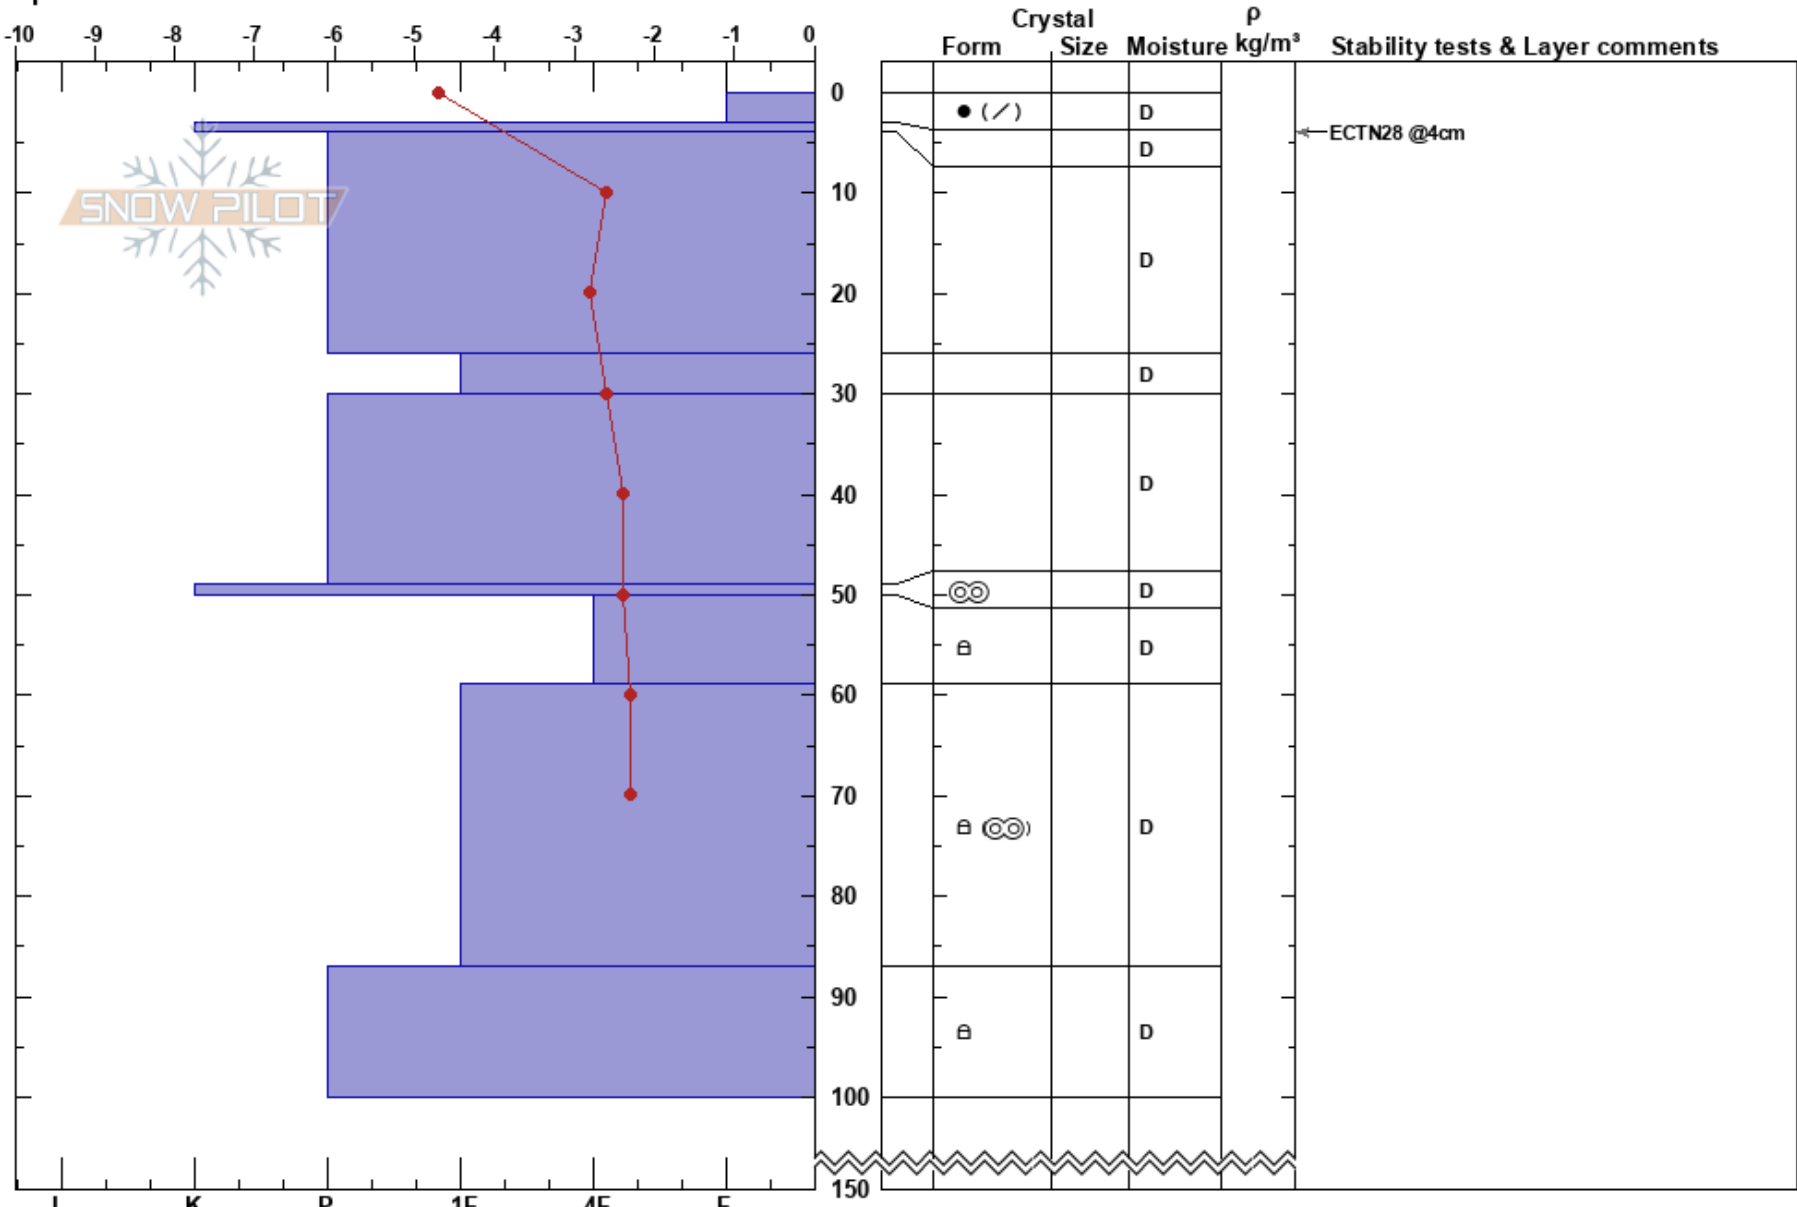

Vassi 2  
 Abisko  
 Sweden  
 Elevation: 1050 m  
 Aspect: E  
 Specifics:

Abisko Nuolja  
 24/04/2020 - 11:00  
 Co-ord: 68.40412N, 18.25753E  
 Slope Angle: 26°  
 Wind Loading: yes

Stability:  
 Air Temperature: -4.9°C  
 Sky Cover: BKN  
 Precipitation: S-1  
 Wind: W Light Breeze

HS:150  
 PF:20  
 PS:5  
 Layer Notes:

Notes: