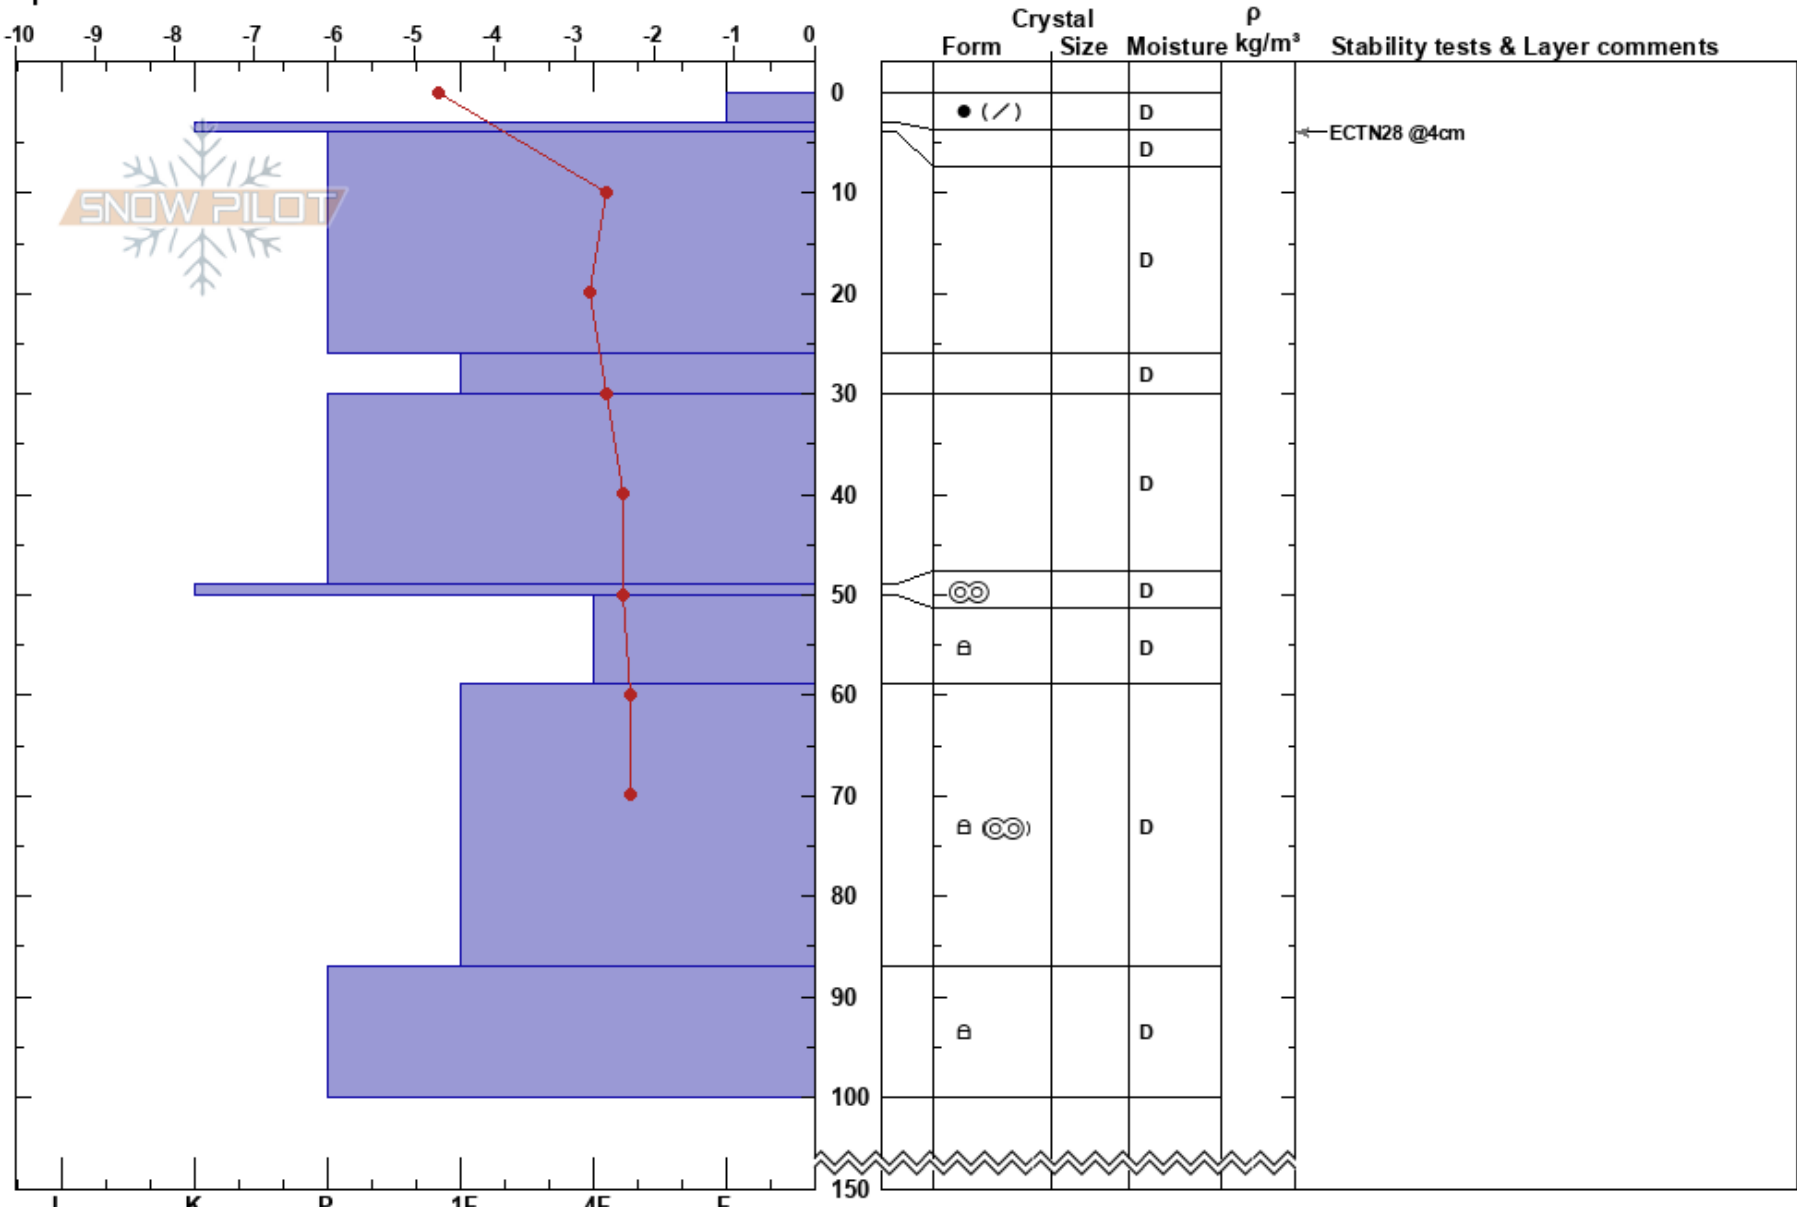

Vassi 2
 Abisko
 Sweden
 Elevation: 1050 m
 Aspect: E
 Specifics:

Abisko Nuolja
 24/04/2020 - 11:00
 Co-ord: 68.40412N, 18.25753E
 Slope Angle: 26°
 Wind Loading: yes

Stability:
 Air Temperature: -4.9°C
 Sky Cover: BKN
 Precipitation: S-1
 Wind: W Light Breeze

HS:150
 PF:20
 PS:5
 Layer Notes:

Notes: