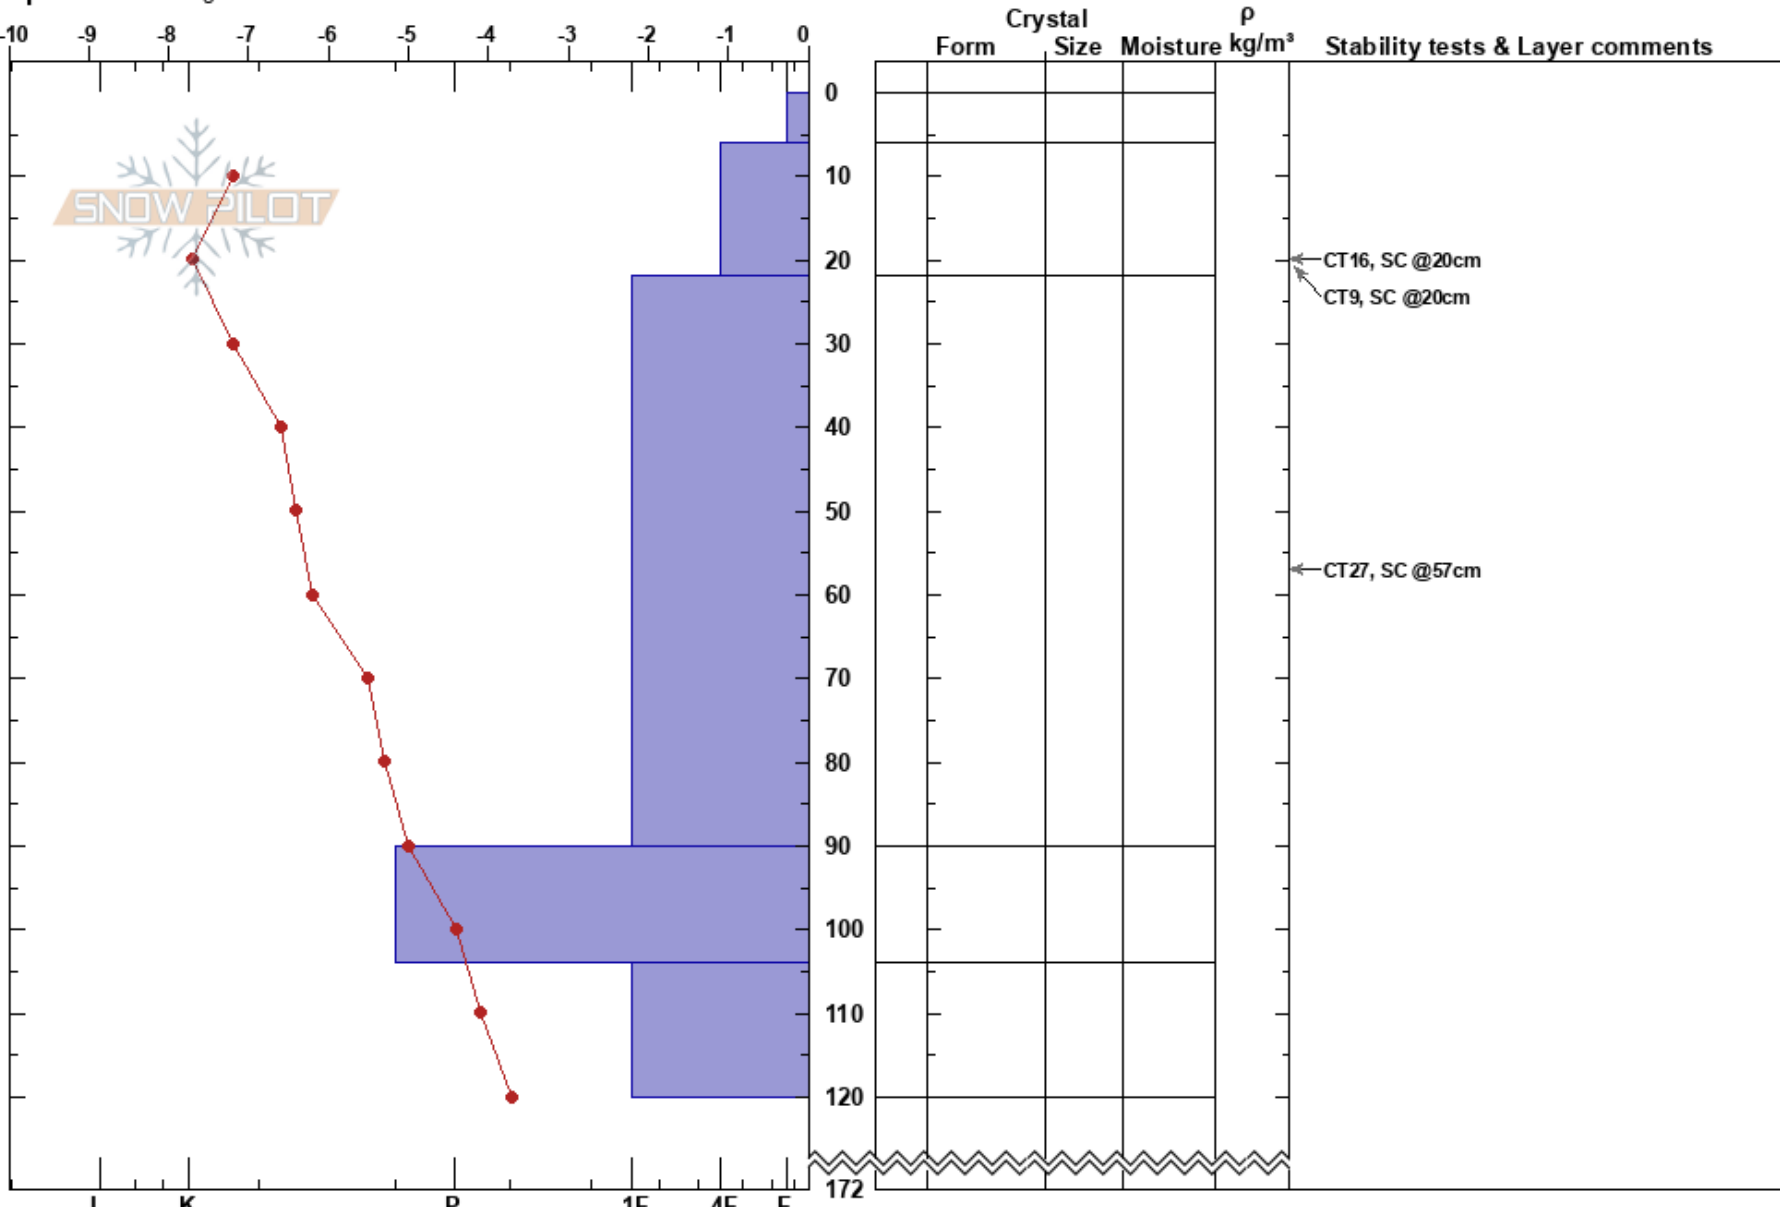

Dogtooth profile
 purcell
 BC
 Elevation: 2050 m
 Aspect:
 Specifics: Pit dug in a Ski Area

Ryan Harvey
 27/01/2020 - 12:15
 Co-ord: 51.28386N, -117.07325W
 Slope Angle: 0°
 Wind Loading:

Stability:
 Air Temperature:
 Sky Cover: SCT
 Precipitation:
 Wind: Calm

HS:172
 PF:35
 Layer Notes:

Notes: