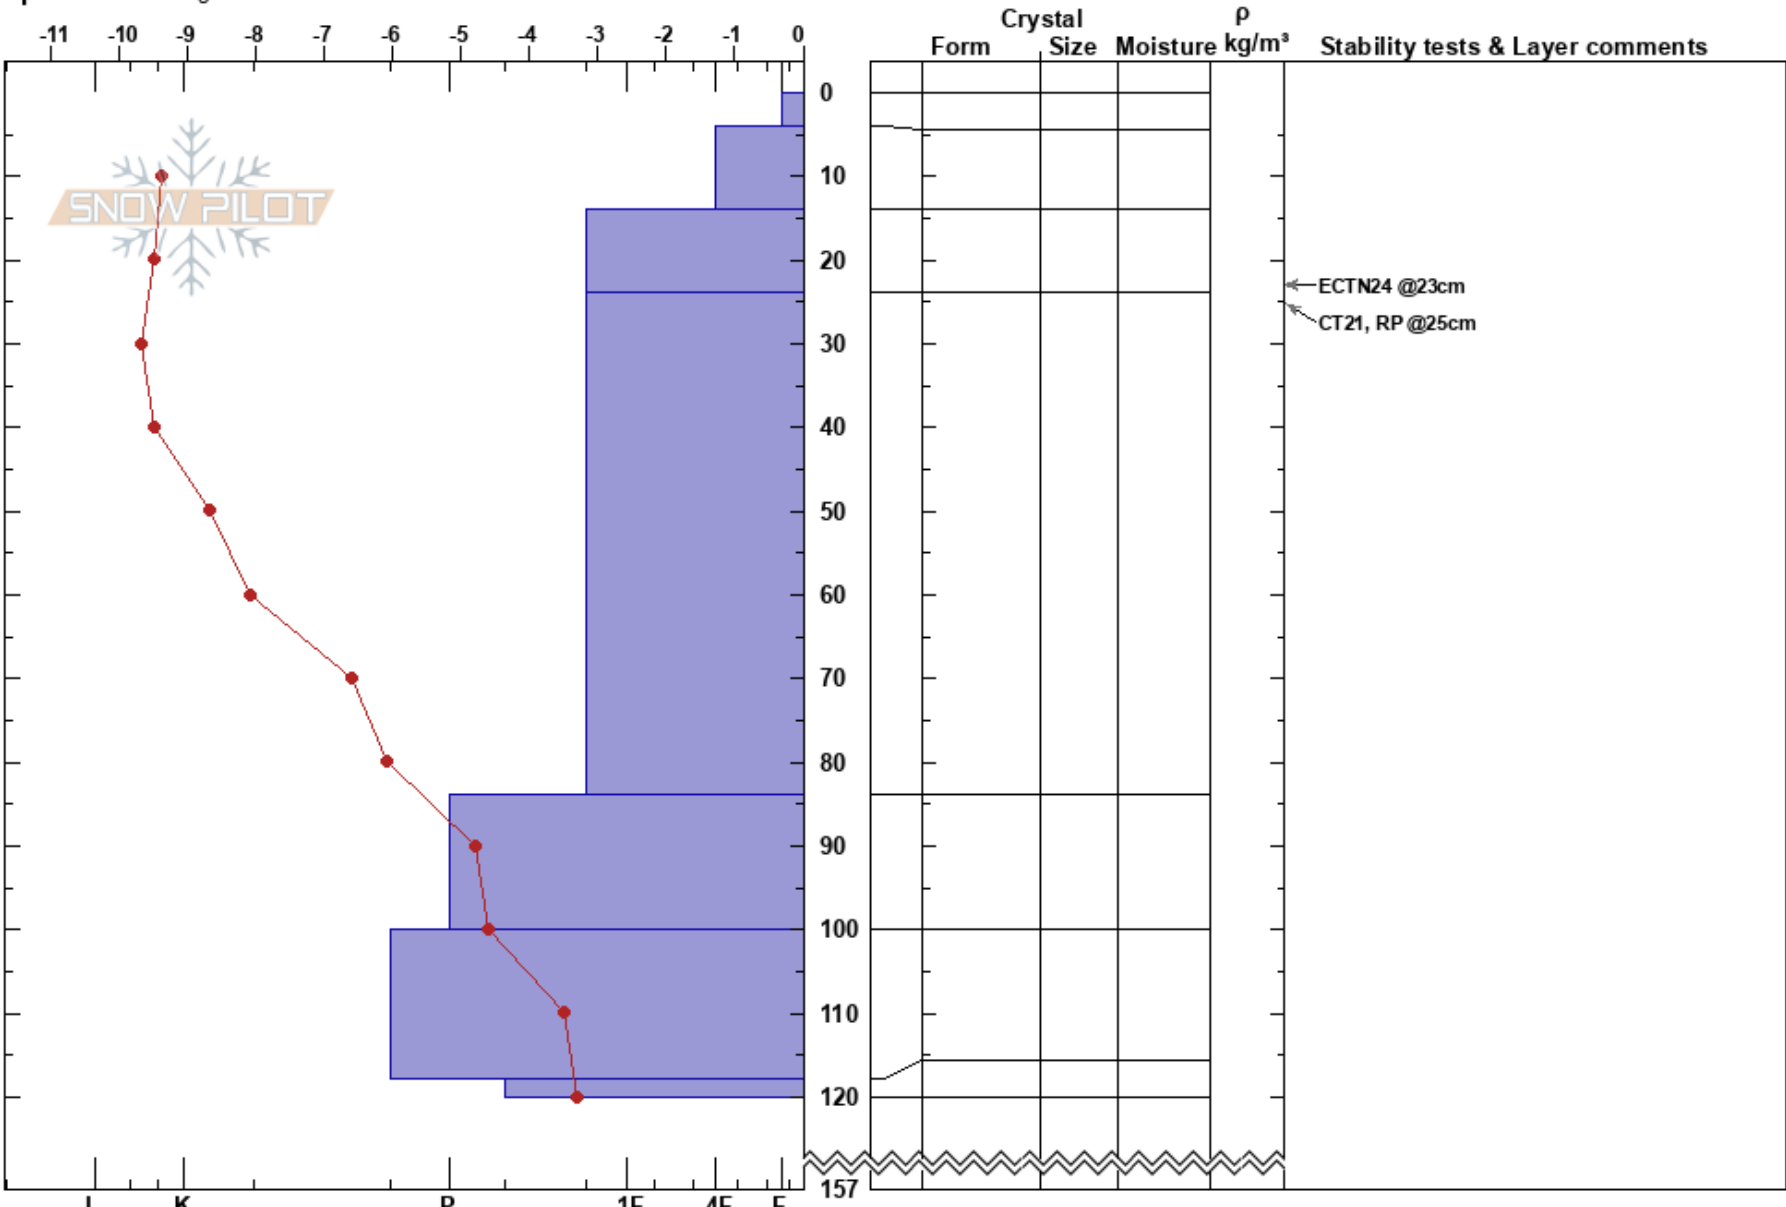

Dogtooth profile
 purcell
 BC
 Elevation: 2051 m
 Aspect:
 Specifics: Pit dug in a Ski Area

Ryan Harvey
 20/01/2020 - 10:30
 Co-ord: 51.28392N, -117.07308W
 Slope Angle: 0°
 Wind Loading:

Stability:
 Air Temperature:
 Sky Cover: FEW
 Precipitation:
 Wind: Calm

HS:157
 PF:35
 Layer Notes:

Notes: