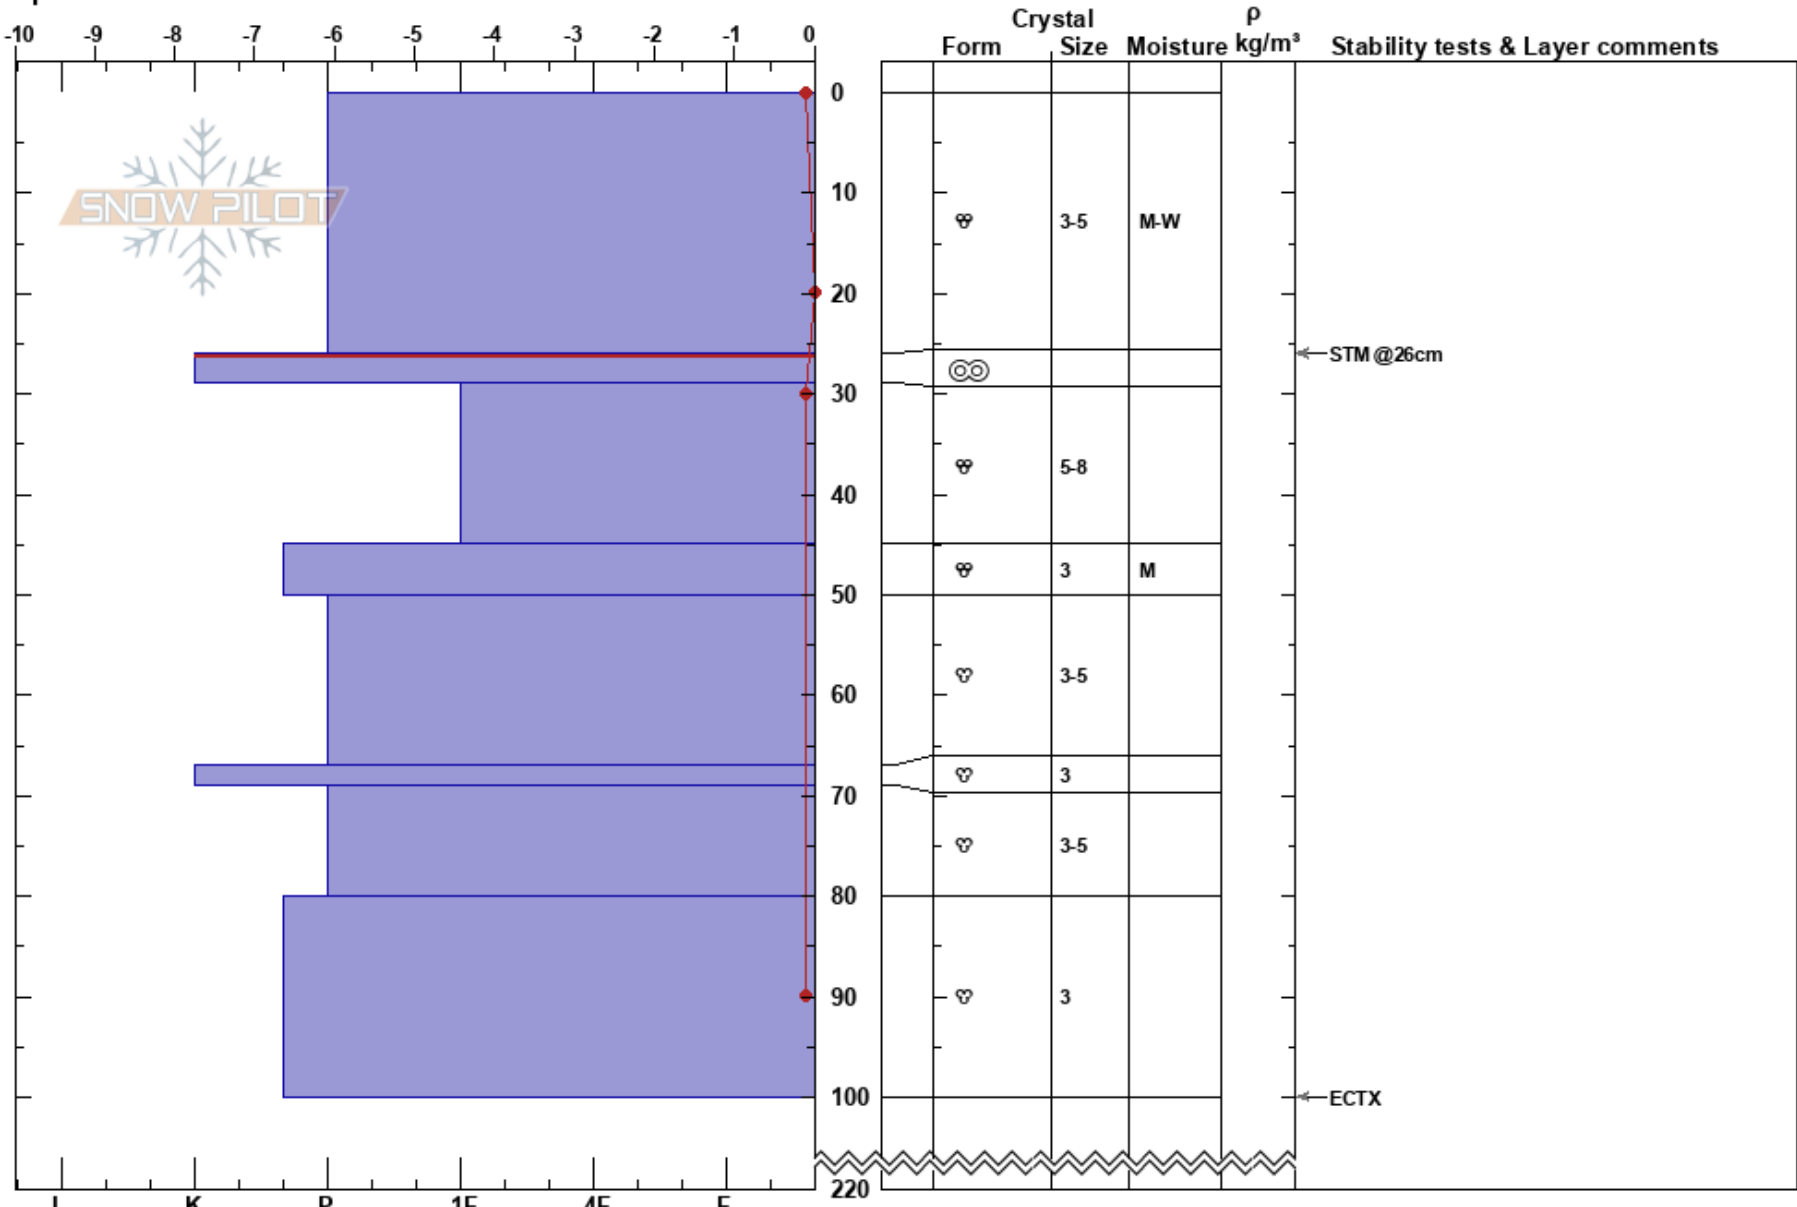

Bláfjöll Eldborgargil
 Southwest corner
 Iceland
 Elevation: 544 m
 Aspect: NW
 Specifics:

Stefán Jökull Jakobsson
 19/04/2020 - 13:50
 Co-ord: 63.98656N, -21.61983W
 Slope Angle: 22°
 Wind Loading:

Stability:
 Air Temperature: 3°C
 Sky Cover: X
 Precipitation: NO
 Wind: S Moderate

HS:220
 PF:5
 26-29cm:Problematic layer

Notes: