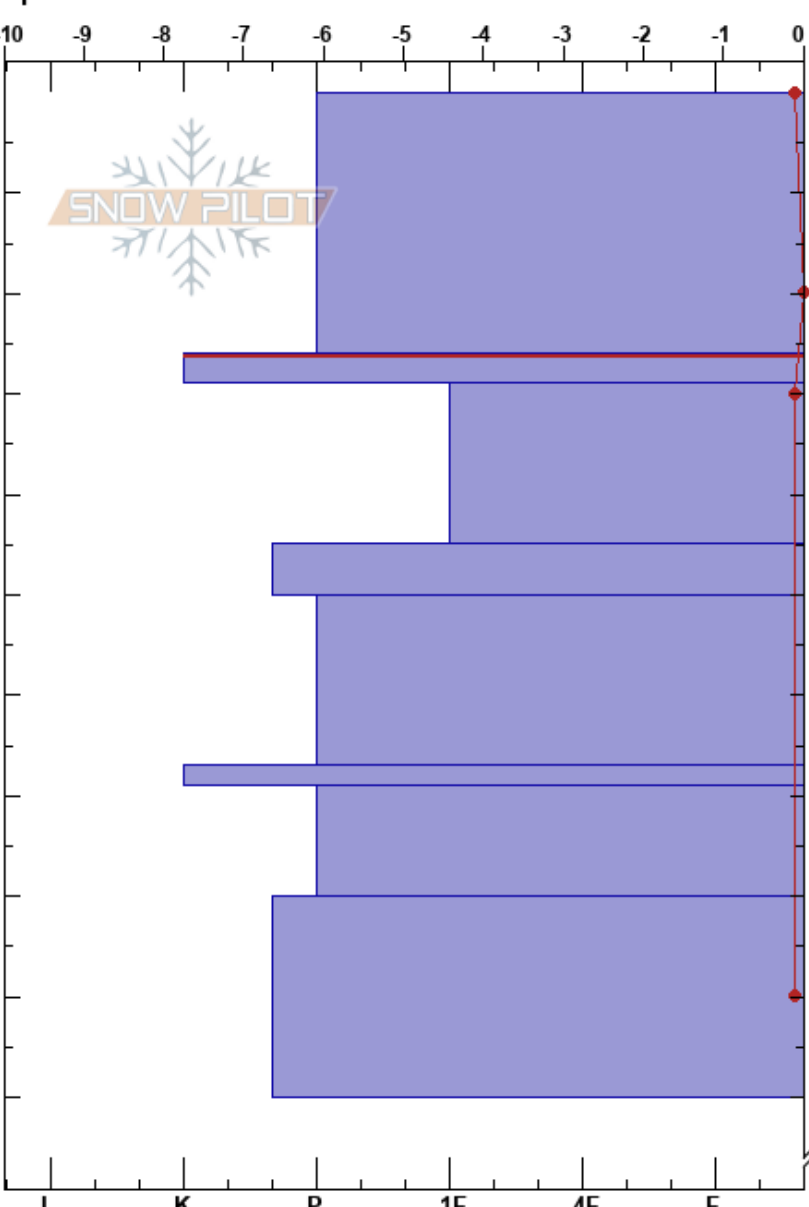

Bláfjöll Eldborgargil
 Southwest corner
 Iceland
 Elevation: 544 m
 Aspect: NW
 Specifics:

Stefán Jökull Jakobsson
 19/04/2020 - 13:50
 Co-ord: 63.98656N, -21.61983W
 Slope Angle: 22°
 Wind Loading:

Stability:
 Air Temperature: 3°C
 Sky Cover: X
 Precipitation: NO
 Wind: S Moderate

HS:220
 PF:5
 26-29cm:Problematic layer

Depth (cm)	Crystal		Moisture	ρ kg/m ³	Stability tests & Layer comments
	Form	Size			
0					
10	⊕	3-5	M-W		
20					
26	⊙⊙				← STM @26cm
30					
40	⊕	5-8			
50	⊕	3	M		
60	⊕	3-5			
70	⊕	3			
80	⊕	3-5			
90	⊕	3			
100					← ECTX