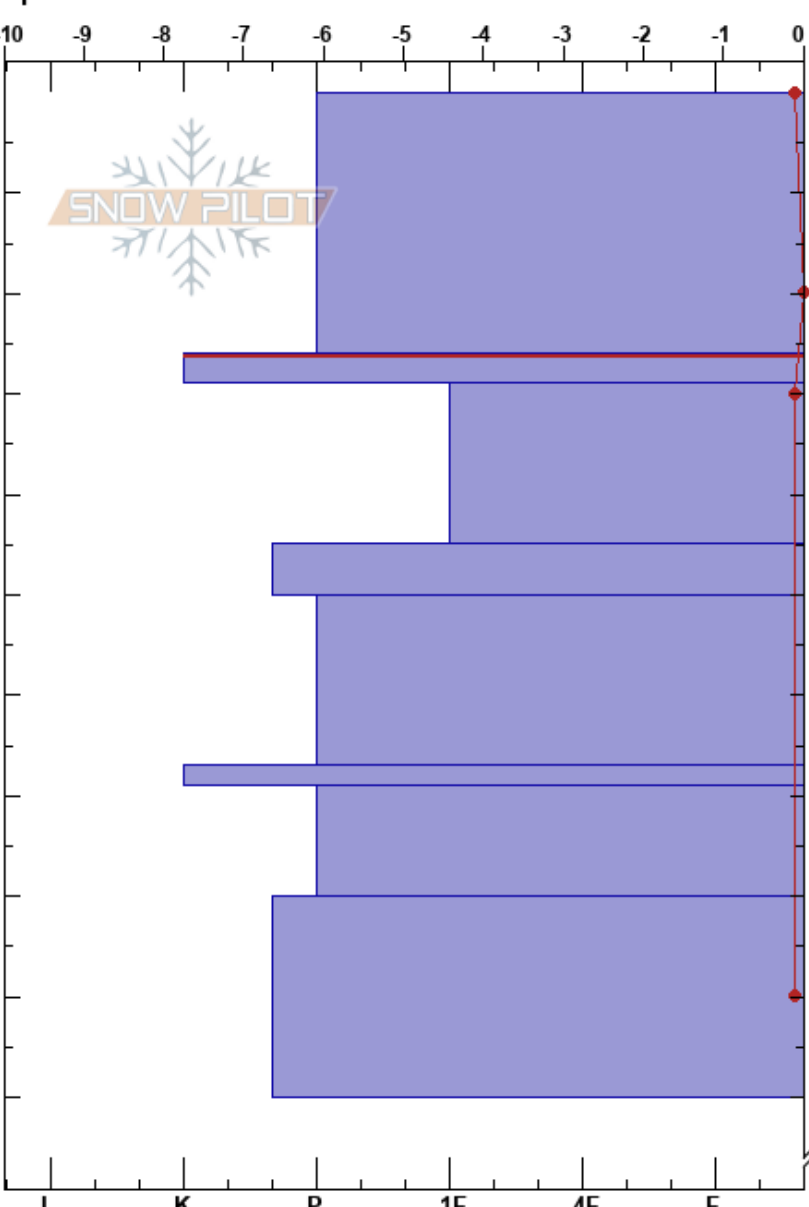

Bláfjöll Eldborgargil
 Southwest corner
 Iceland
 Elevation: 544 m
 Aspect: NW
 Specifics:

Stefán Jökull Jakobsson
 19/04/2020 - 13:50
 Co-ord: 63.98656N, -21.61983W
 Slope Angle: 22°
 Wind Loading:

Stability:
 Air Temperature: 3°C
 Sky Cover: X
 Precipitation: NO
 Wind: S Moderate

HS:220
 PF:5
 26-29cm:Problematic layer

Depth (cm)	Crystal		Moisture	ρ kg/m ³	Stability tests & Layer comments
	Form	Size			
0 - 26	ϕ	3-5	M-W		
26 - 29	⊙⊙				← STM @26cm
29 - 40	ϕ	5-8			
40 - 48	ϕ	3	M		
48 - 68	ϕ	3-5			
68 - 70	ϕ	3			
70 - 78	ϕ	3-5			
78 - 90	ϕ	3			
90 - 100					← ECTX