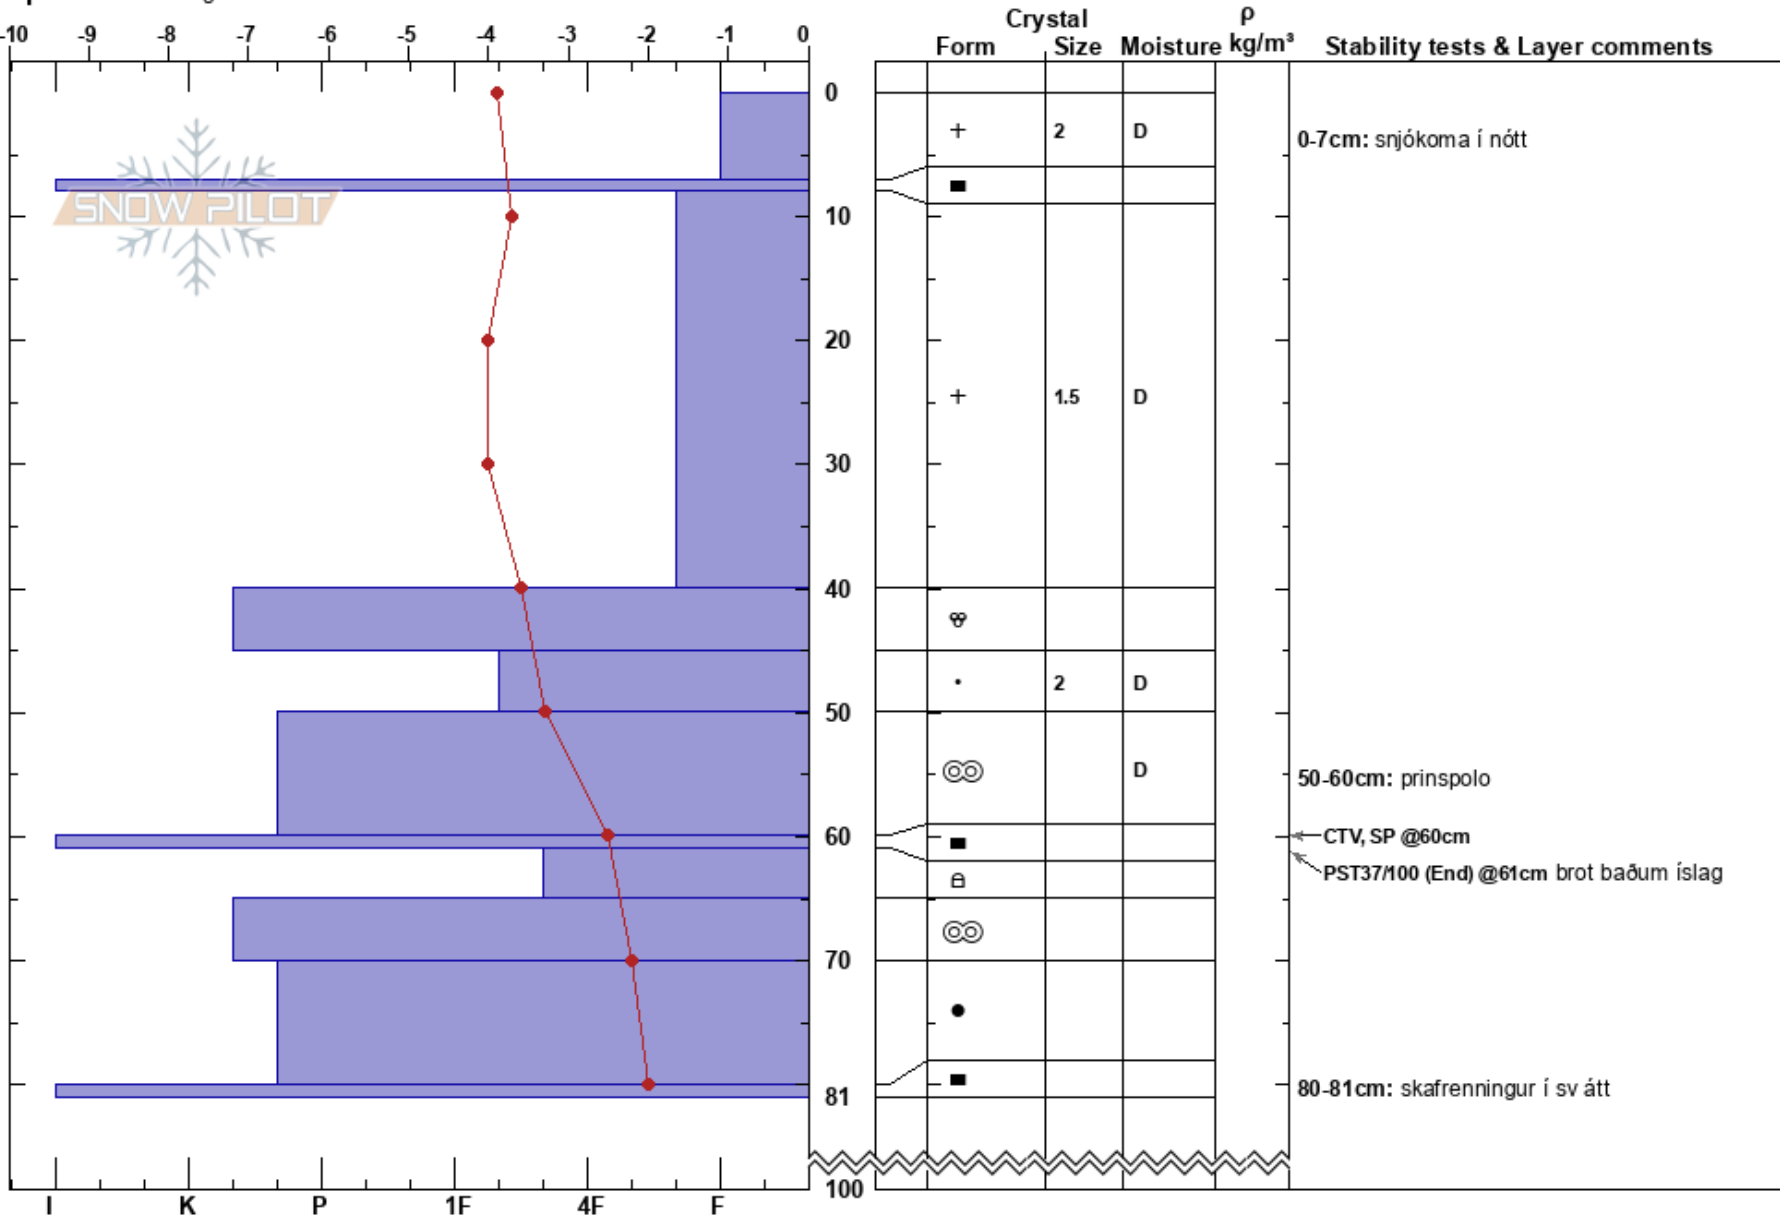

ofan bingu illviðrishn
 Tröllaskagi
 Iceland
Elevation: 720 m
Aspect: 160°
Specifics: Pit dug in a Ski Area

Gestur Hansson
 19/03/2017 - 11:00
Co-ord: 66.12977N, -18.99035W
Slope Angle: 28°
Wind Loading:

Stability:
Air Temperature:
Sky Cover:
Precipitation:
Wind:

HS:100
Layer Notes:
 0-7cm: snjócoma í nótt
 40-45cm: Problematic layer
 50-60cm: prinspolo
 80-81cm: skafrenningur í sv átt

Notes: