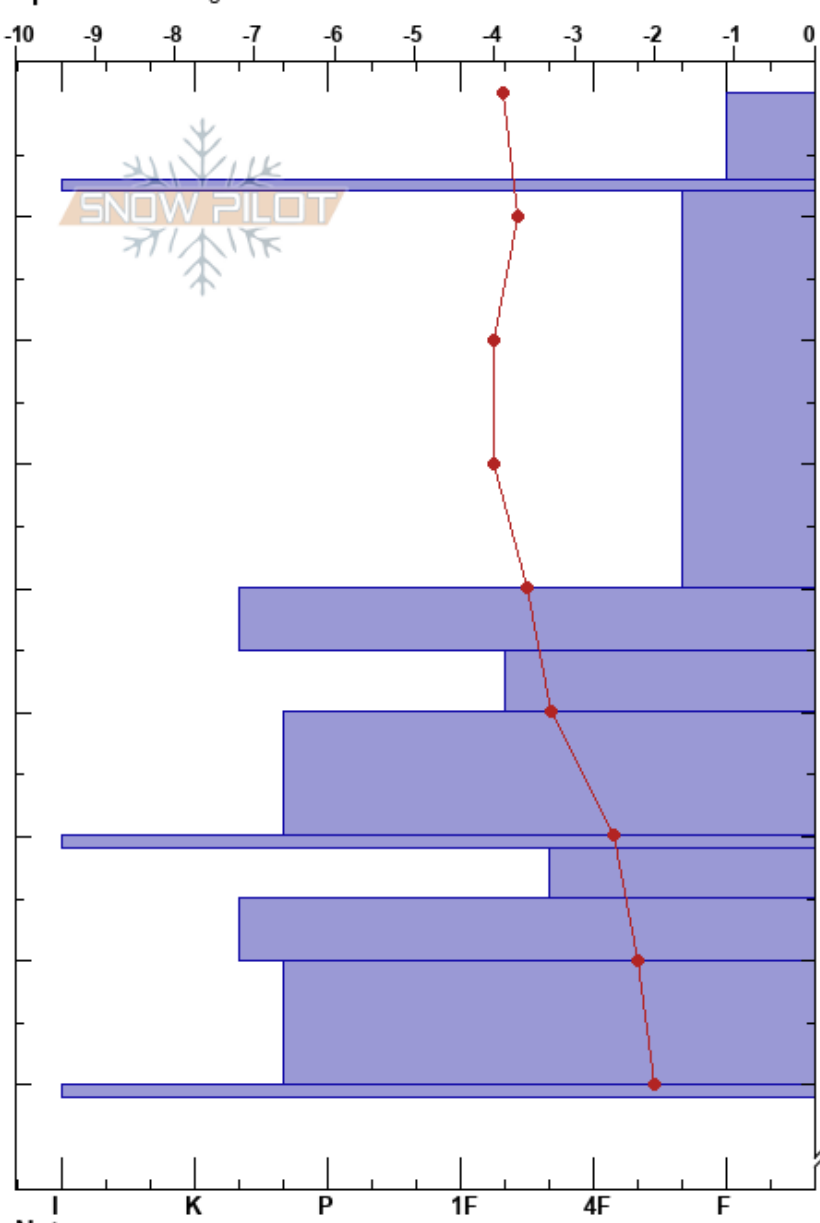

ofan bingu illviðrishn
 Tröllaskagi
 Iceland
Elevation: 720 m
Aspect: 160°
Specifics: Pit dug in a Ski Area

Gestur Hansson
 19/03/2017 - 11:00
Co-ord: 66.12977N, -18.99035W
Slope Angle: 28°
Wind Loading:

Stability:
Air Temperature:
Sky Cover:
Precipitation:
Wind:

HS:100
Layer Notes:
 0-7cm: snjócoma í nótt
 40-45cm: Problematic layer
 50-60cm: prinspolo
 80-81cm: skafrenningur í sv átt

Form	Crystal Size	Moisture	ρ kg/m ³	Stability tests & Layer comments
+	2	D		0-7cm: snjócoma í nótt
■				
+	1.5	D		
⊗				
•	2	D		
⊙⊙		D		50-60cm: prinspolo
■				← CTV, SP @60cm
⊖				← PST37/100 (End) @61cm brot baðum íslag
⊙⊙				
•				
■				80-81cm: skafrenningur í sv átt