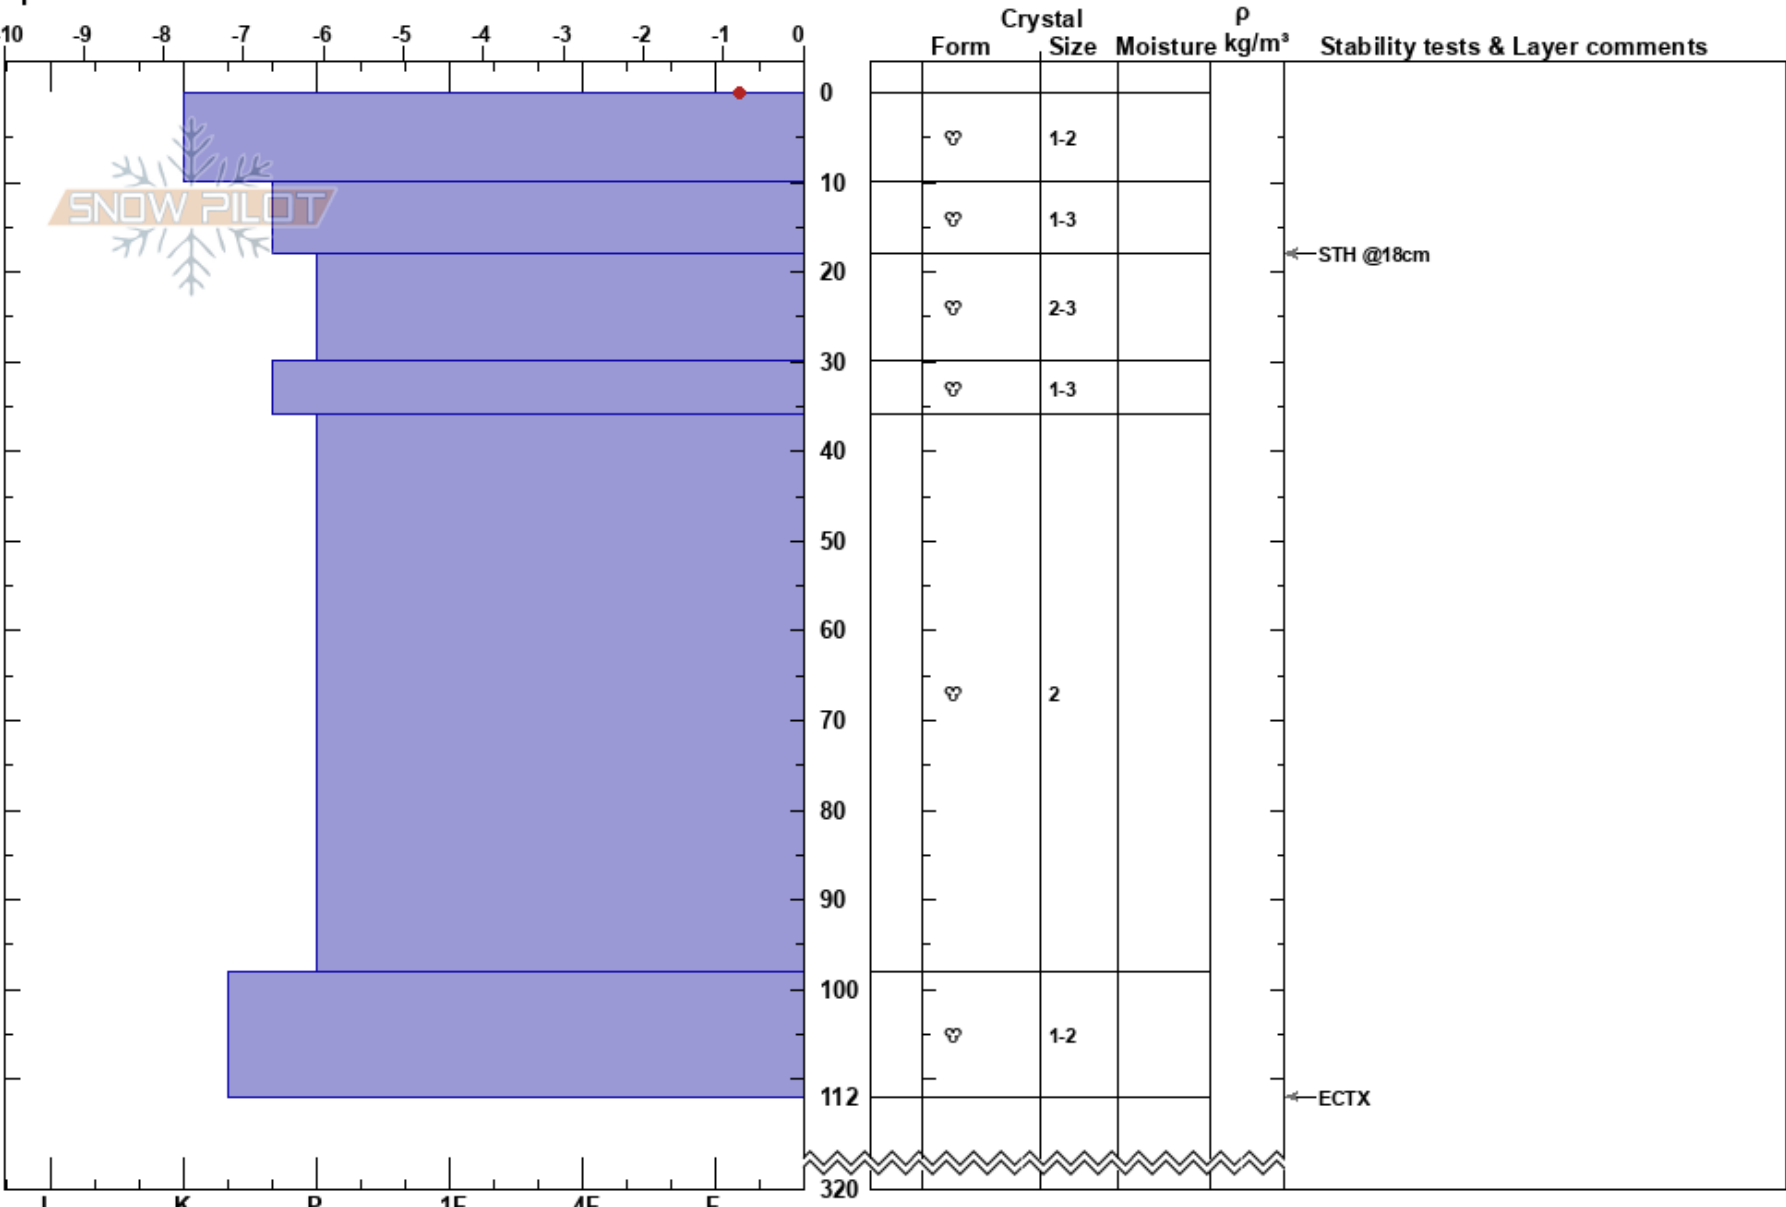

Bláfjöll Eldborgargil
 Southwest corner
 Iceland
 Elevation: 512 m
 Aspect:
 Specifics:

Stefán Jökull Jakobsson
 15/04/2020 - 20:40
 Co-ord: 63.98575N, -21.62161W
 Slope Angle:
 Wind Loading: no

Stability:
 Air Temperature: -1.5°C
 Sky Cover: OVC
 Precipitation:
 Wind: W Moderate

HS:320
 PF:0
 PS:0
 Layer Notes:

Notes: I K P 1F 4F F 320