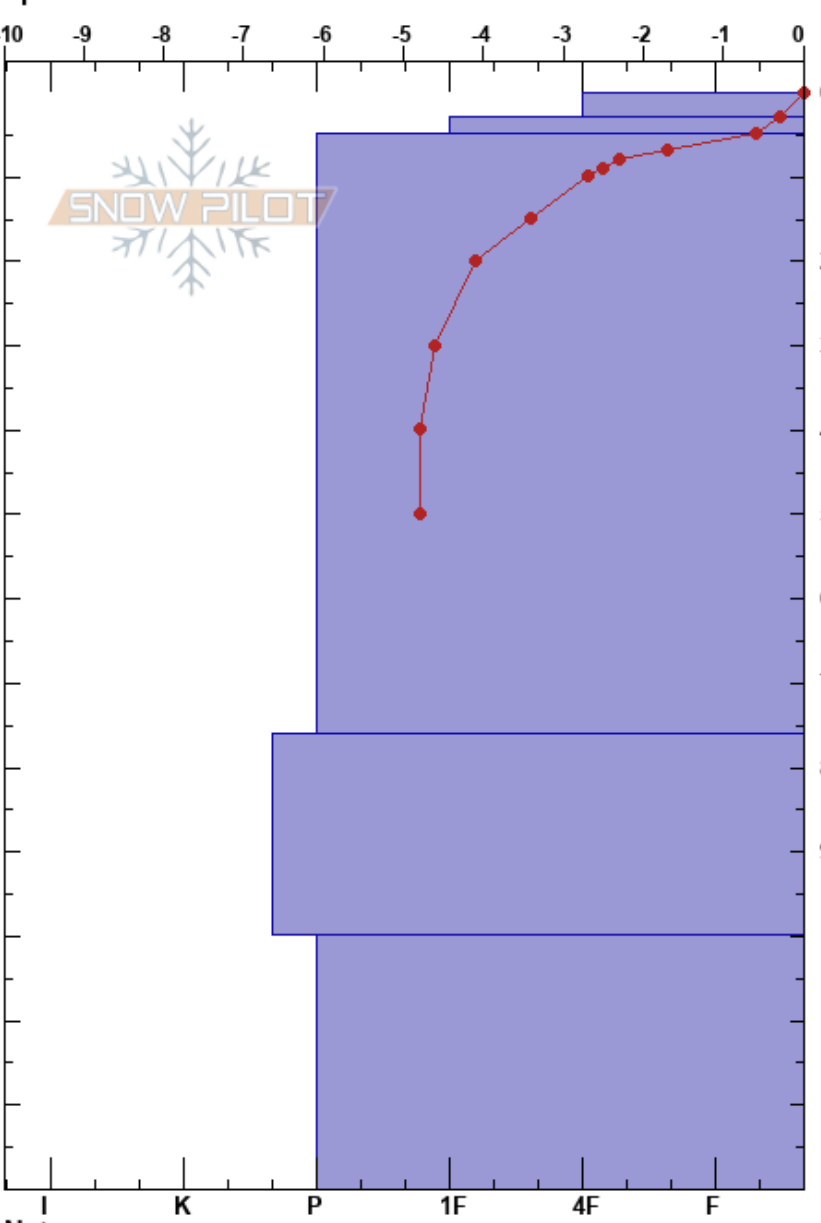

Voodoo Bowl NE Facing
 Bridgeport Winter Rec Ar
 CA
Elevation: 9370 ft
Aspect: 45°
Specifics:

Kyle Van Peurse
 03/18/2017 - 3:30pm
Co-ord: 38.32258N, -119.62766W
Slope Angle: 36°
Wind Loading:

Stability:
Air Temperature: 2°C
Sky Cover: OVC
Precipitation: S1
Wind:

Layer Notes:

Form	Crystal		ρ kg/m³	Stability tests & Layer comments
	Size	Moisture		
○				
● (○)				
		0.3		
		0.5		
		1		

Notes: