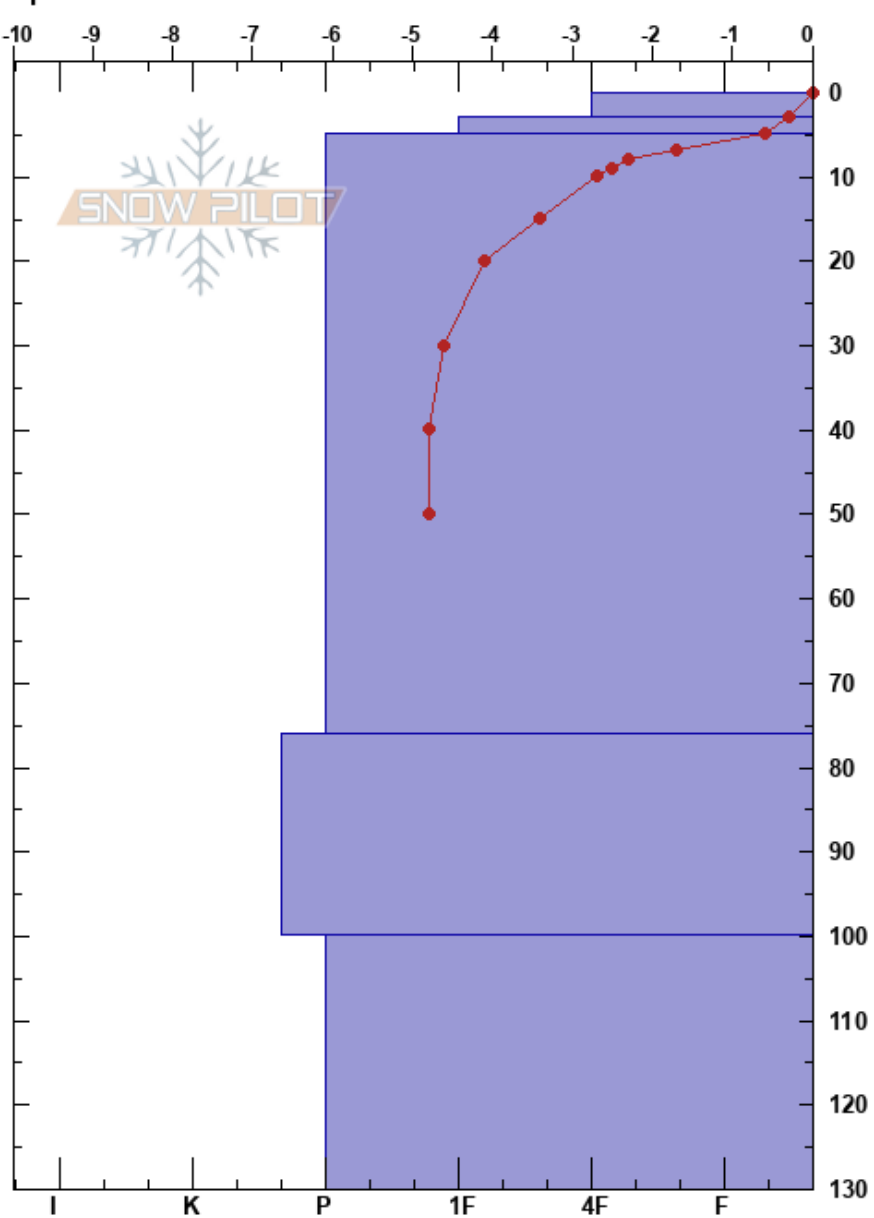

Voodoo Bowl NE Facing
 Bridgeport Winter Rec Ar
 CA
Elevation: 9370 ft
Aspect: 45°
Specifics:

Kyle Van Peurse
 03/18/2017 - 3:30pm
Co-ord: 38.32258N, -119.62766W
Slope Angle: 36°
Wind Loading:

Stability:
Air Temperature: 2°C
Sky Cover: OVC
Precipitation: S1
Wind:

Layer Notes:

Form	Crystal		ρ kg/m ³	Stability tests & Layer comments
	Size	Moisture		
○		W		
● (○)		D-M		
●	0.3			
●	0.5			
●	1			

Notes: