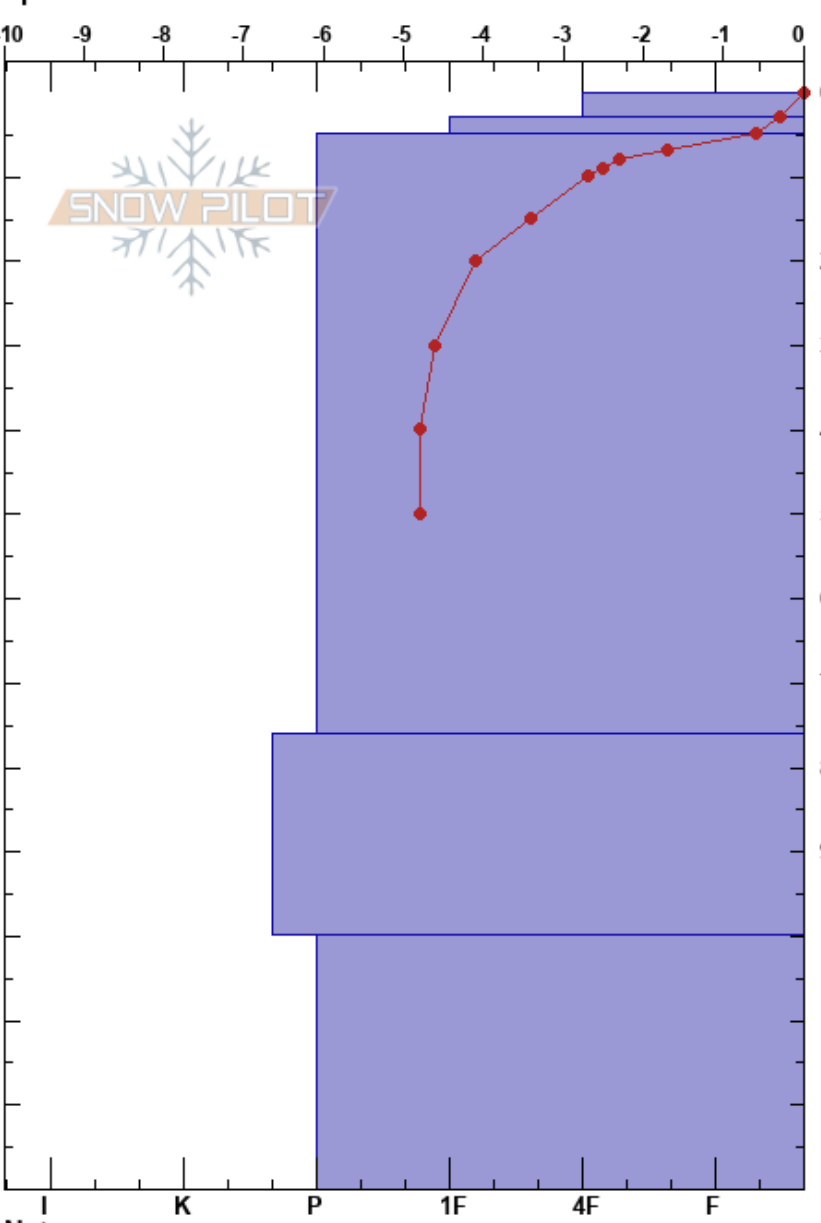

Voodoo Bowl NE Facing
 Bridgeport Winter Rec Ar
 CA
Elevation: 9370 ft
Aspect: 45°
Specifics:

Kyle Van Peurse
 03/18/2017 - 3:30pm
Co-ord: 38.32258N, -119.62766W
Slope Angle: 36°
Wind Loading:

Stability:
Air Temperature: 2°C
Sky Cover: OVC
Precipitation: S1
Wind:

Layer Notes:

Form	Crystal		ρ kg/m³	Stability tests & Layer comments
	Size	Moisture		
○		W		
● (○)		D-M		
		0.3		
		0.5		
		1		

Notes: