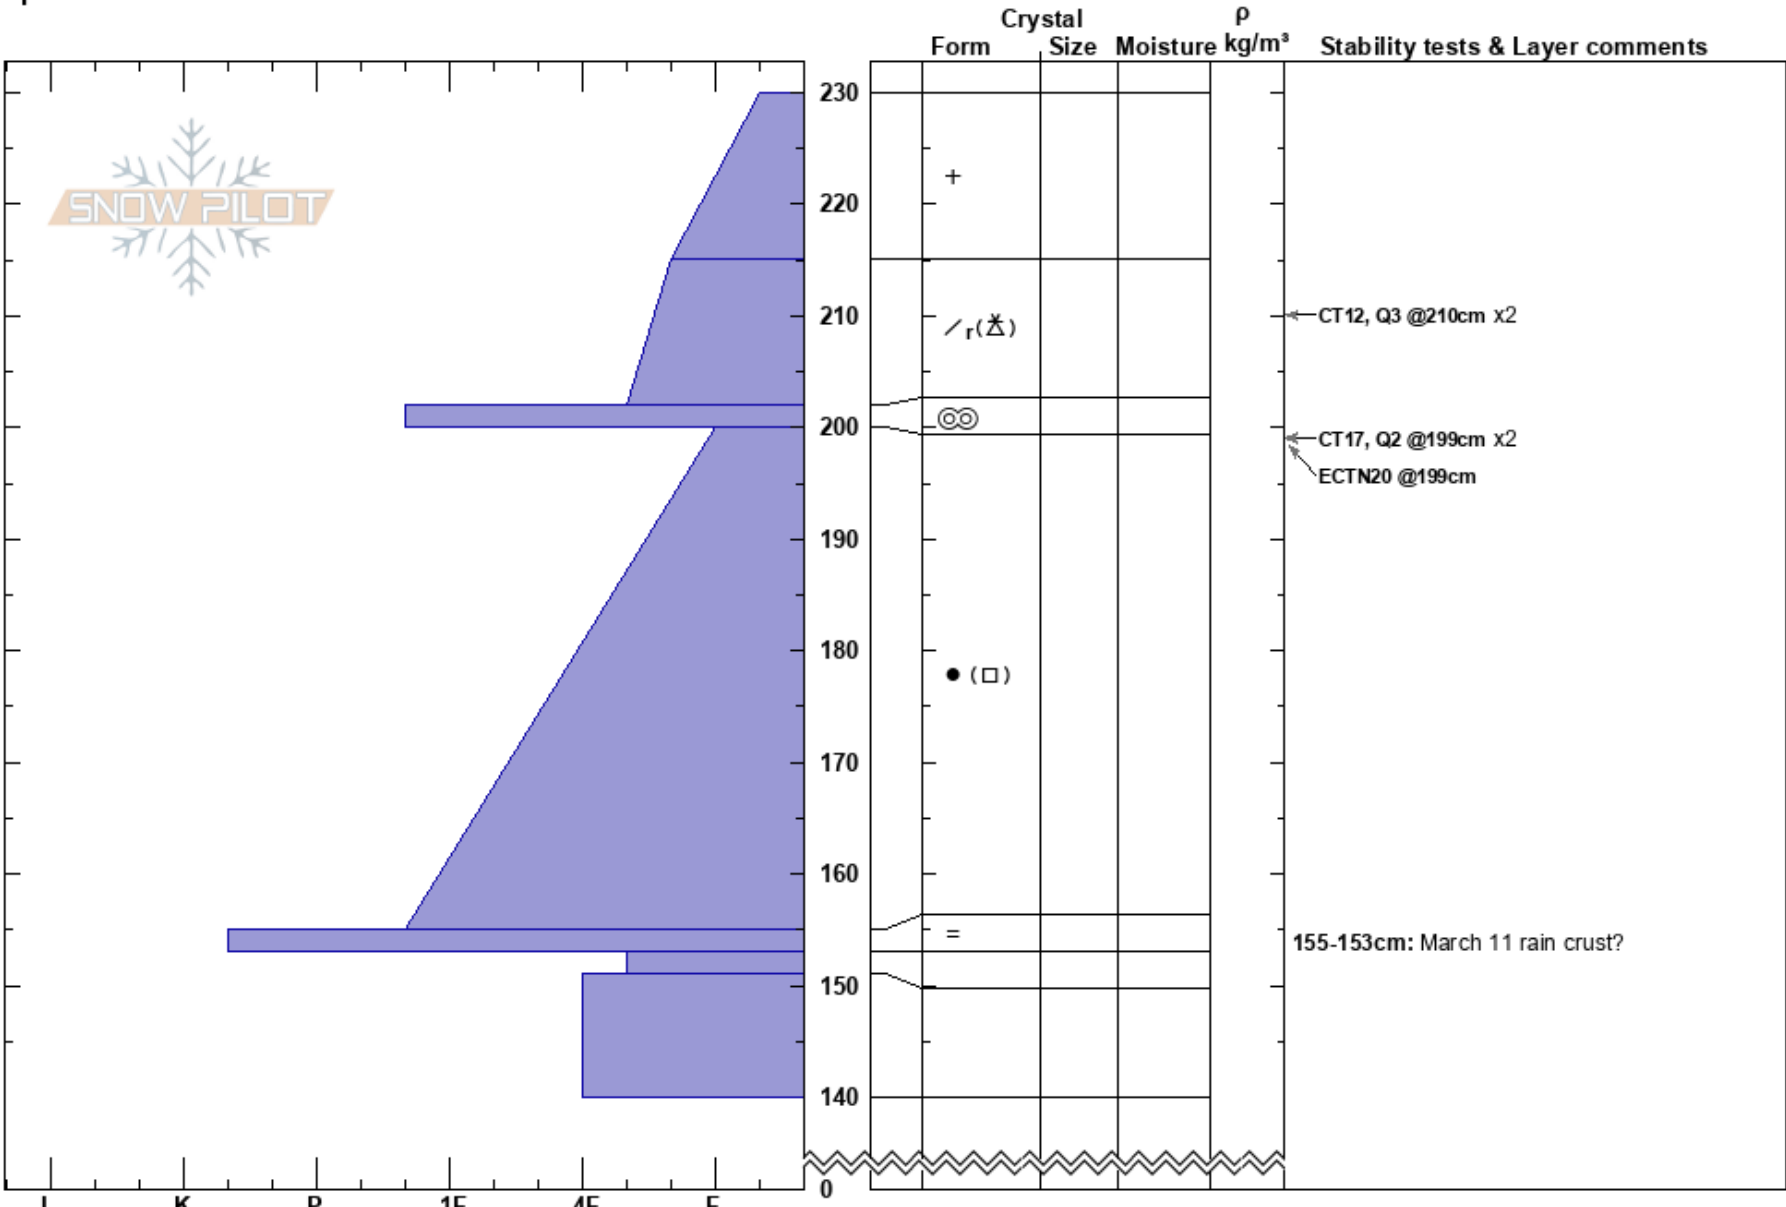

Lower Jay's Slide  
 San Francisco Peaks  
 AZ  
 Elevation: 10650 ft  
 Aspect: 35°  
 Specifics:

Troy Marino  
 04/14/2020 - 10:30am  
 Co-ord: 35.32769N, -111.65631W  
 Slope Angle: 30°  
 Wind Loading:

Stability:  
 Air Temperature:  
 Sky Cover: FEW  
 Precipitation: NO  
 Wind:

HS:230  
 Layer Notes:  
 155-153cm: March 11 rain crust?

Notes: Column tests isolated to 140cm