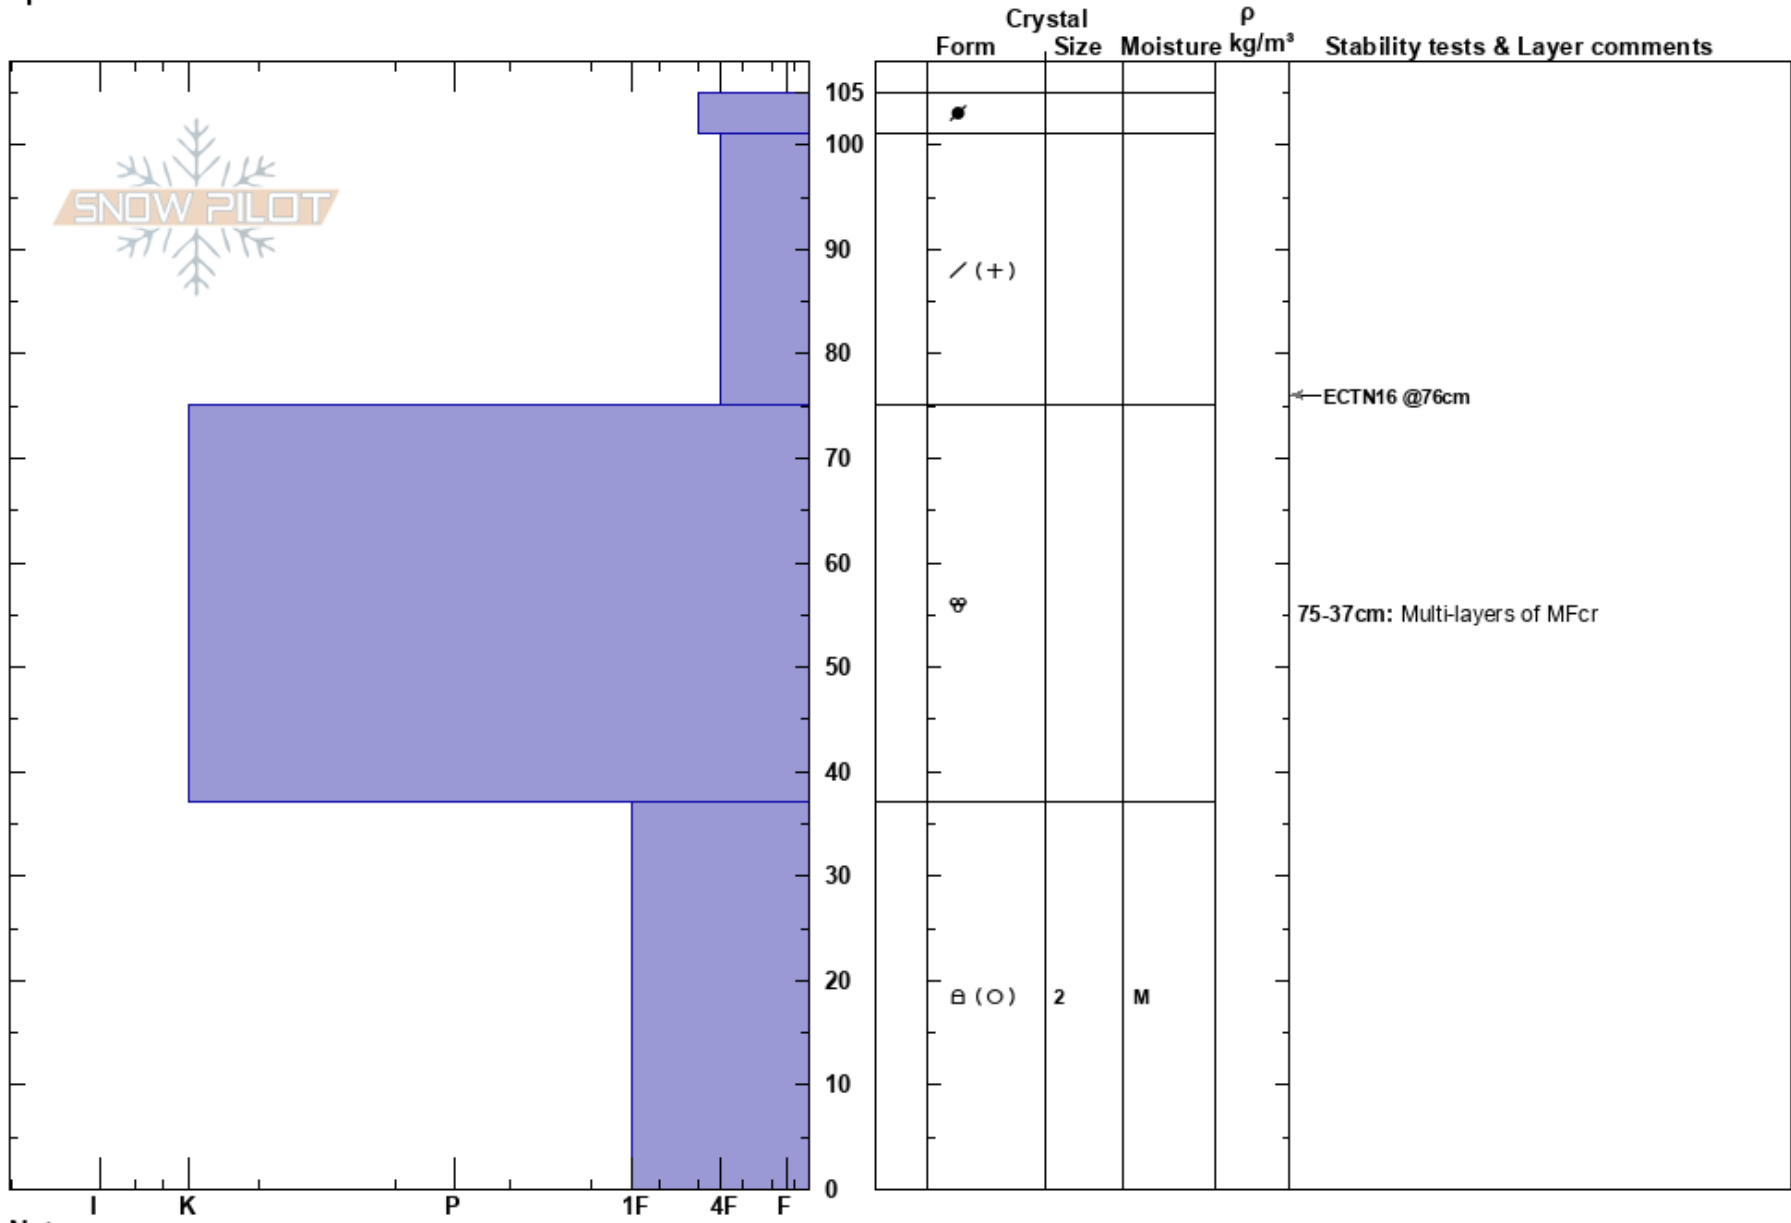

Batch_Plant_20200415
 Vail/Summit County
 CO
Elevation: 11700 ft
Aspect: 217°
Specifics:

Ron Simenhois
 04/15/2020 - 11:45am
Co-ord: 13S 419600W 4392977N
Slope Angle: 25°
Wind Loading: previous

Stability:
Air Temperature: -5°C
Sky Cover: OVC
Precipitation: NO
Wind: NW Moderate

HS:105
Layer Notes:
 75-37cm: Multi-layers of MFcr

Notes: