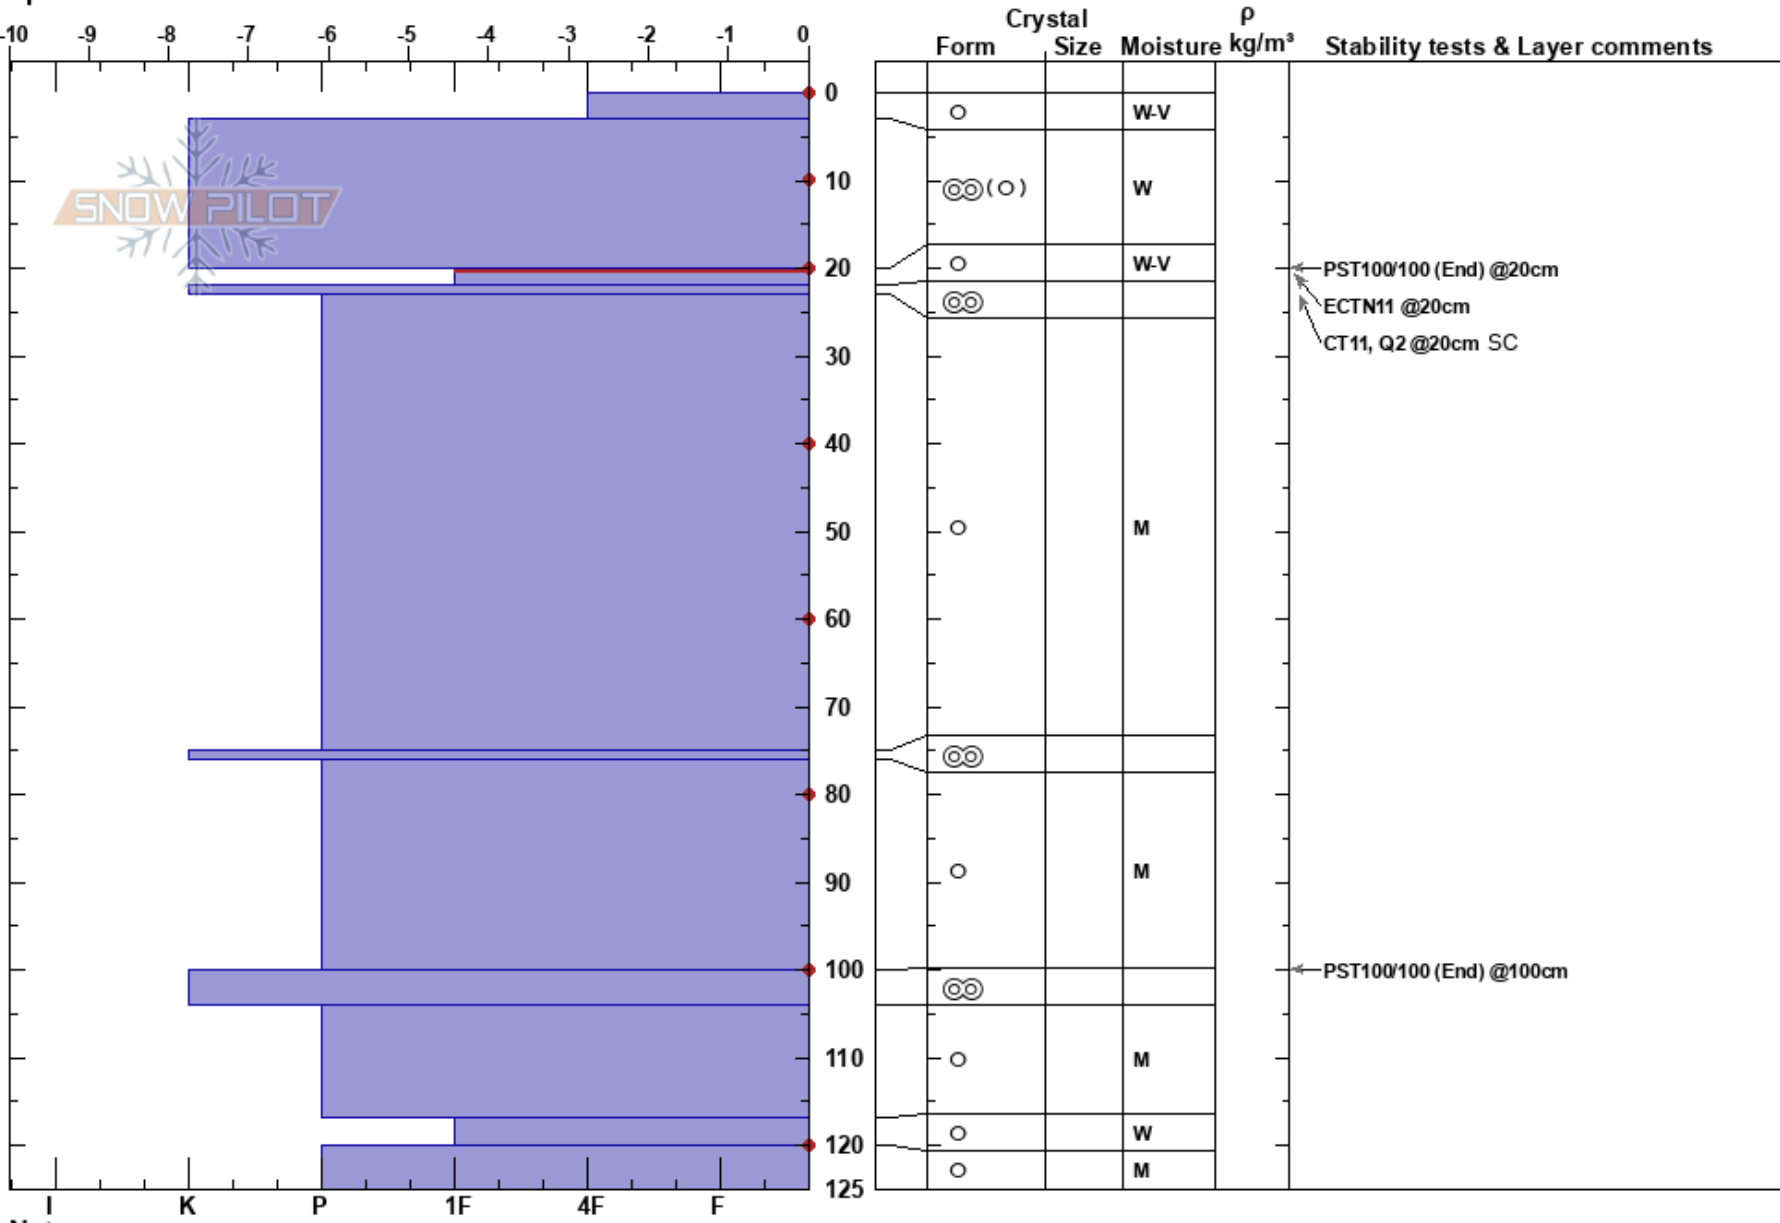

Voodoo Bowl E Facing
 Bridgeport Winter Rec Ar
 CA

Kyle Van Peurse
 03/18/2017 - 2:00pm

Co-ord: 38.32366N, -119.63139W

Elevation: 9444 ft

Slope Angle: 30°

Aspect: 90°

Wind Loading: no

Specifics:

Stability:

Air Temperature: 5°C

Sky Cover: BKN

Precipitation: NO

Wind: NE Moderate

Layer Notes:

20-22cm: Problematic layer

Notes: