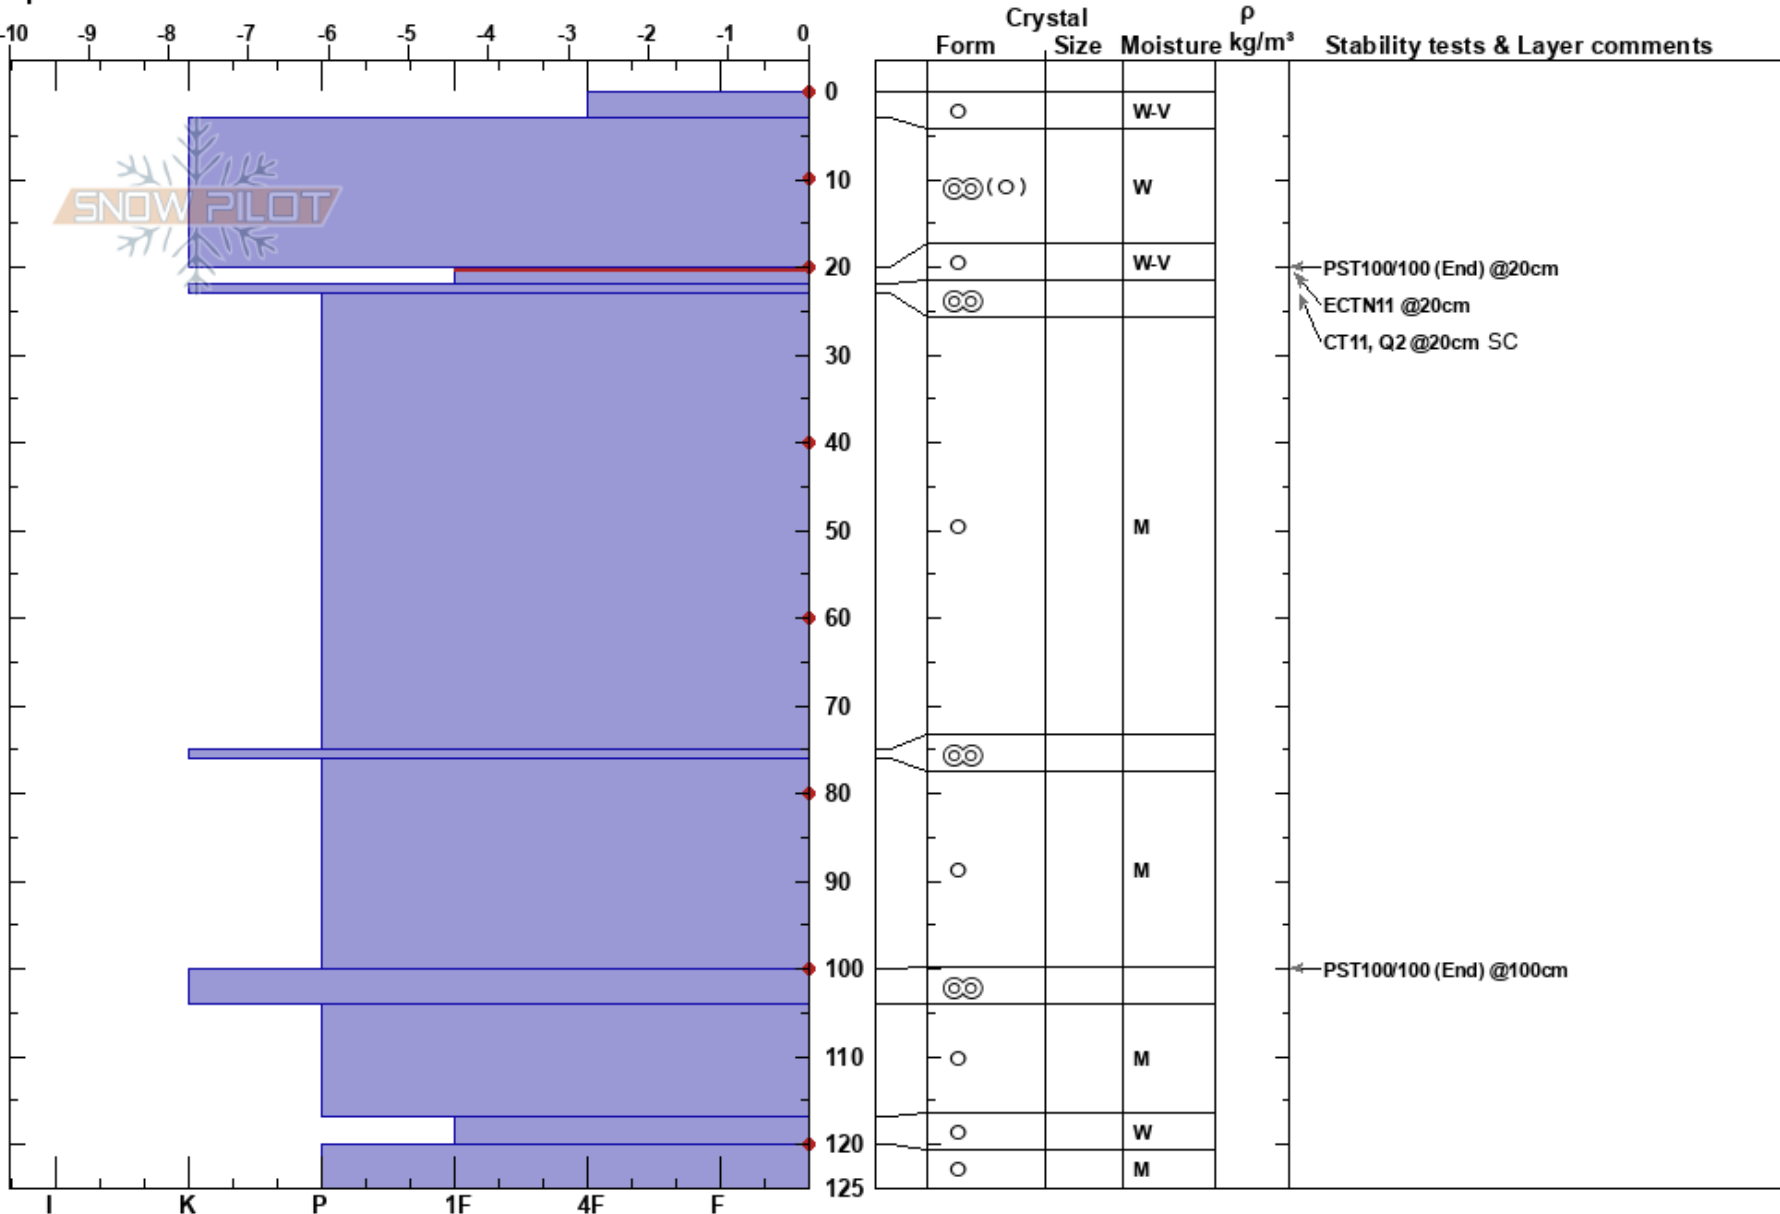

Voodoo Bowl E Facing
 Bridgeport Winter Rec Ar
 CA

Kyle Van Peurse
 03/18/2017 - 2:00pm

Co-ord: 38.32366N, -119.63139W

Elevation: 9444 ft

Slope Angle: 30°

Aspect: 90°

Wind Loading: no

Specifics:

Stability:

Air Temperature: 5°C

Sky Cover: BKN

Precipitation: NO

Wind: NE Moderate

Layer Notes:

20-22cm: Problematic layer

Notes: