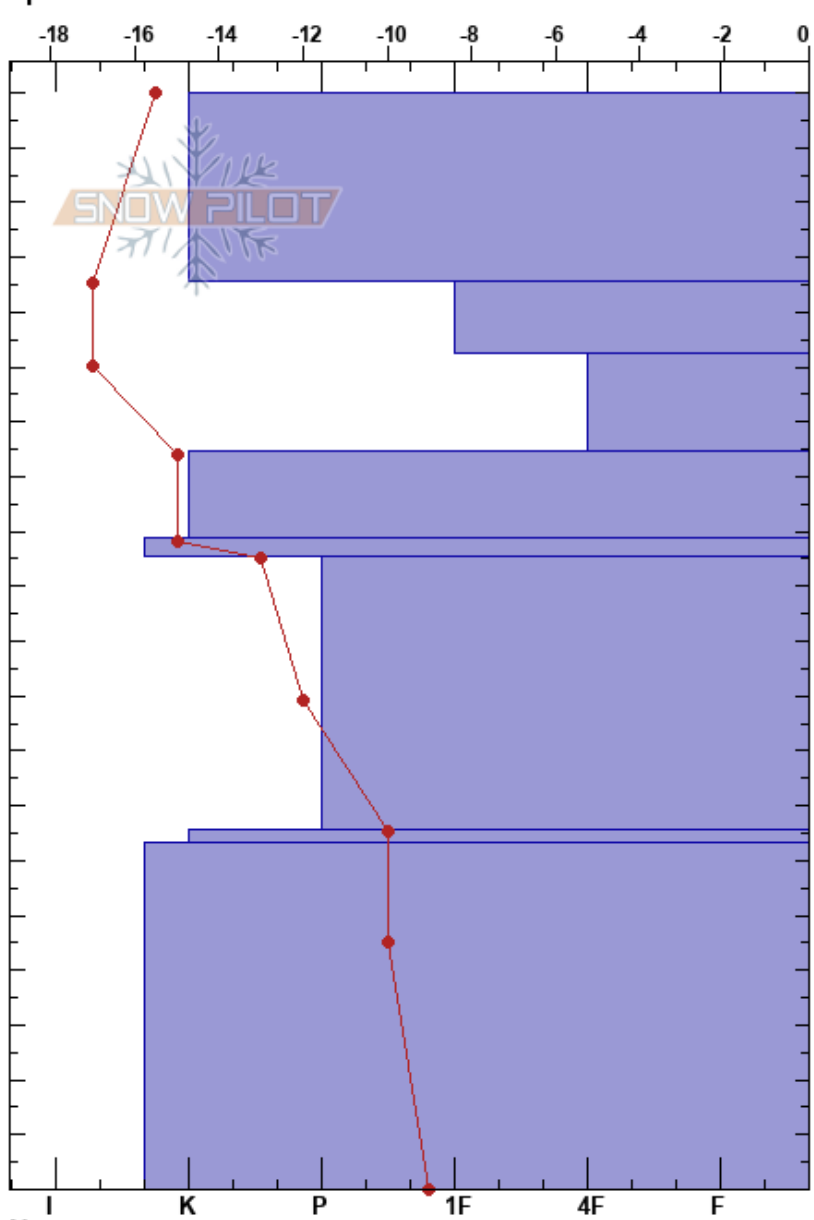

Bro Bowl North
Chugach Range
AK

Max Wittenberg
03/15/2017 - 11:00am
Co-ord: 61.18552N, -145.75012E
Slope Angle: 32°
Wind Loading: yes

Stability:
Air Temperature: -14°C
Sky Cover: BKN
Precipitation: NO
Wind: NE Moderate

Elevation:
Aspect:
Specifics:

Altitude (m)	Crystal		ρ kg/m ³	Stability tests & Layer comments
	Form	Size		
200				
180	⊖	1		
160	⊖	1		
150	⊖	1		
140	⊖	1		
130	⊖	1		
120	=			
110				
100				
90	⊖	0.5		
80				
70				
60	=			
50				
40				
30	⊖	0.5		
20				
10				
0				