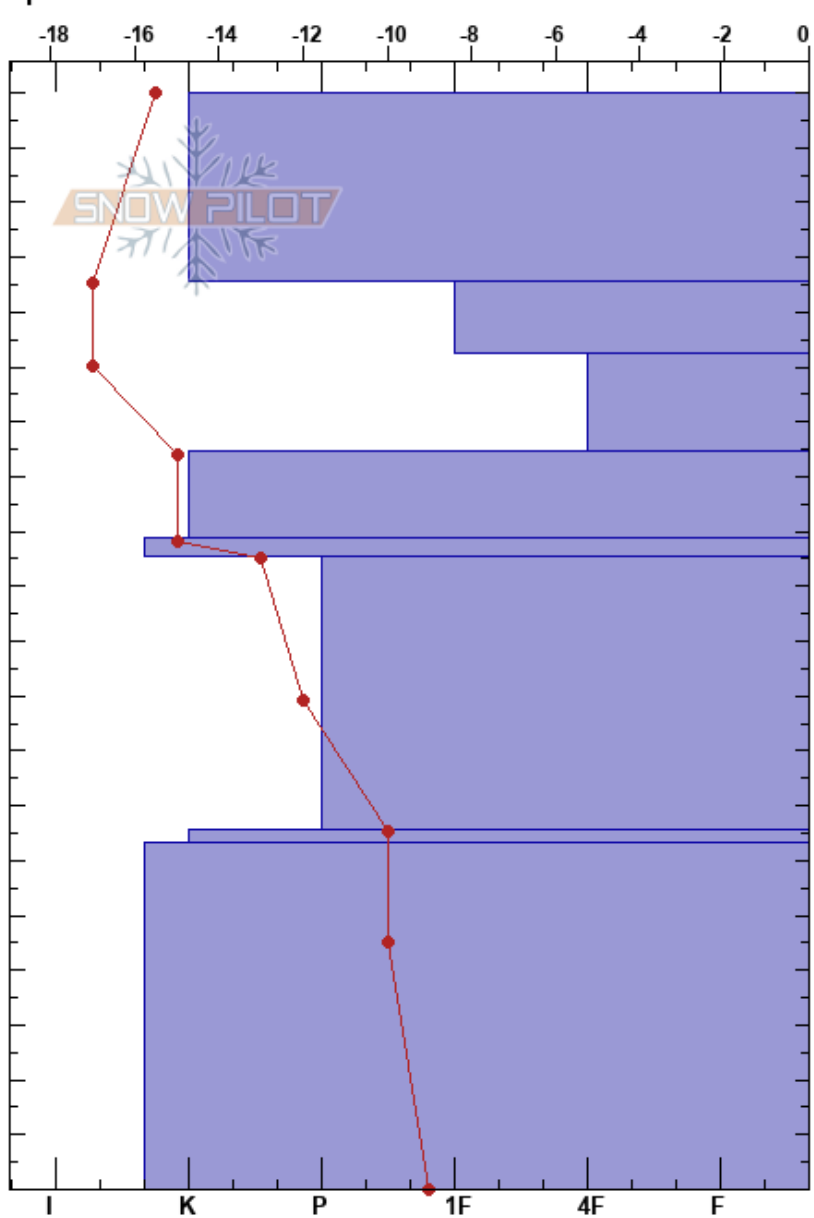

Bro Bowl North
Chugach Range
AK

Max Wittenberg
03/15/2017 - 11:00am
Co-ord: 61.18552N, -145.75012E
Slope Angle: 32°
Wind Loading: yes

Stability:
Air Temperature: -14°C
Sky Cover: BKN
Precipitation: NO
Wind: NE Moderate

HS:200

Layer Notes:

Elevation:
Aspect:
Specifics:

Altitude (m)	Crystal		ρ kg/m ³	Stability tests & Layer comments
	Form	Size		
180	⬤	1		
160	⊖	1		
140	⊖	1		
130	⊖	1		
120	=			
90	⊖	0.5		
70	=			
30	⊖	0.5		