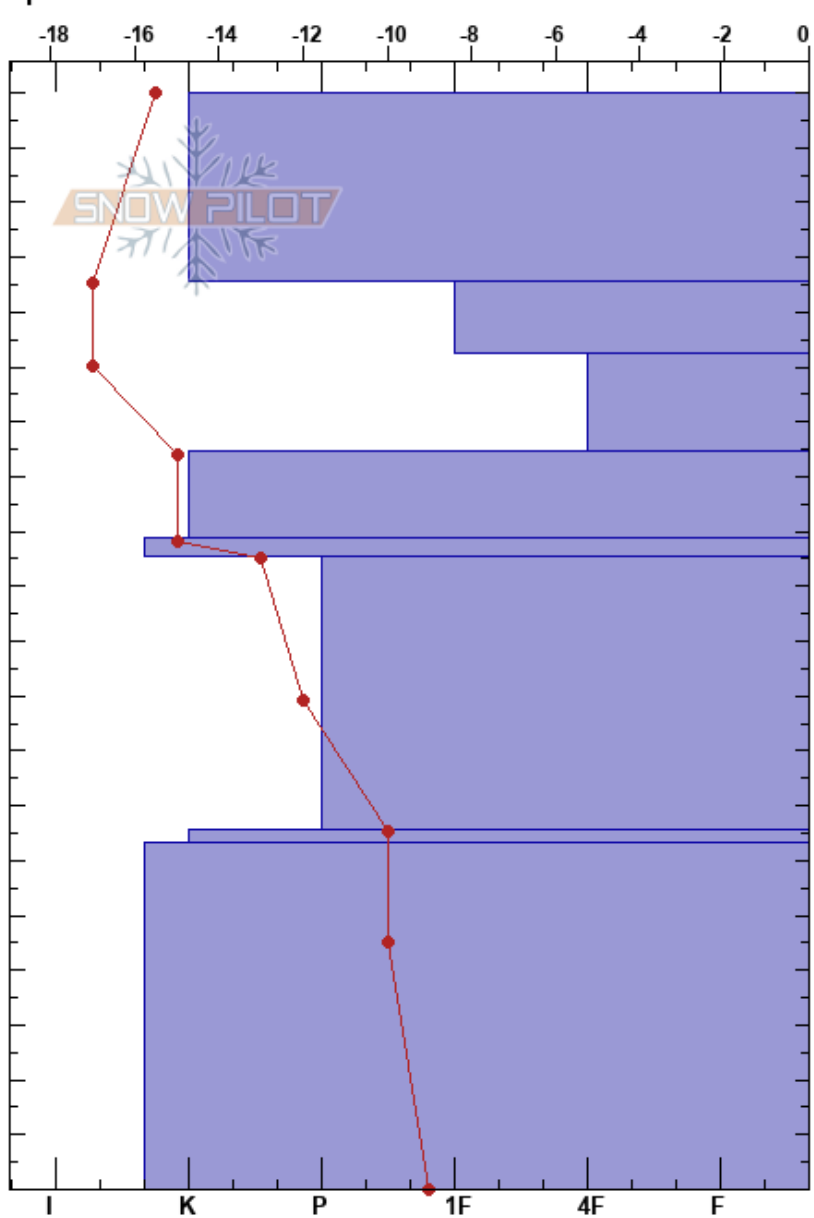

Bro Bowl North
Chugach Range
AK

Max Wittenberg
03/15/2017 - 11:00am
Co-ord: 61.18552N, -145.75012E
Slope Angle: 32°
Wind Loading: yes

Stability:
Air Temperature: -14°C
Sky Cover: BKN
Precipitation: NO
Wind: NE Moderate

HS:200

Layer Notes:

Elevation:
Aspect:
Specifics:

	Crystal		ρ kg/m ³	Stability tests & Layer comments
	Form	Size		
200				
190				
180	⬤	1		
170				
160	⊖	1		
150				
140	⊖	1		
130	⊖	1		
120	=			
110				
100				
90	⊖	0.5		
80				
70				
60	=			
50				
40				
30	⊖	0.5		
20				
10				
0				