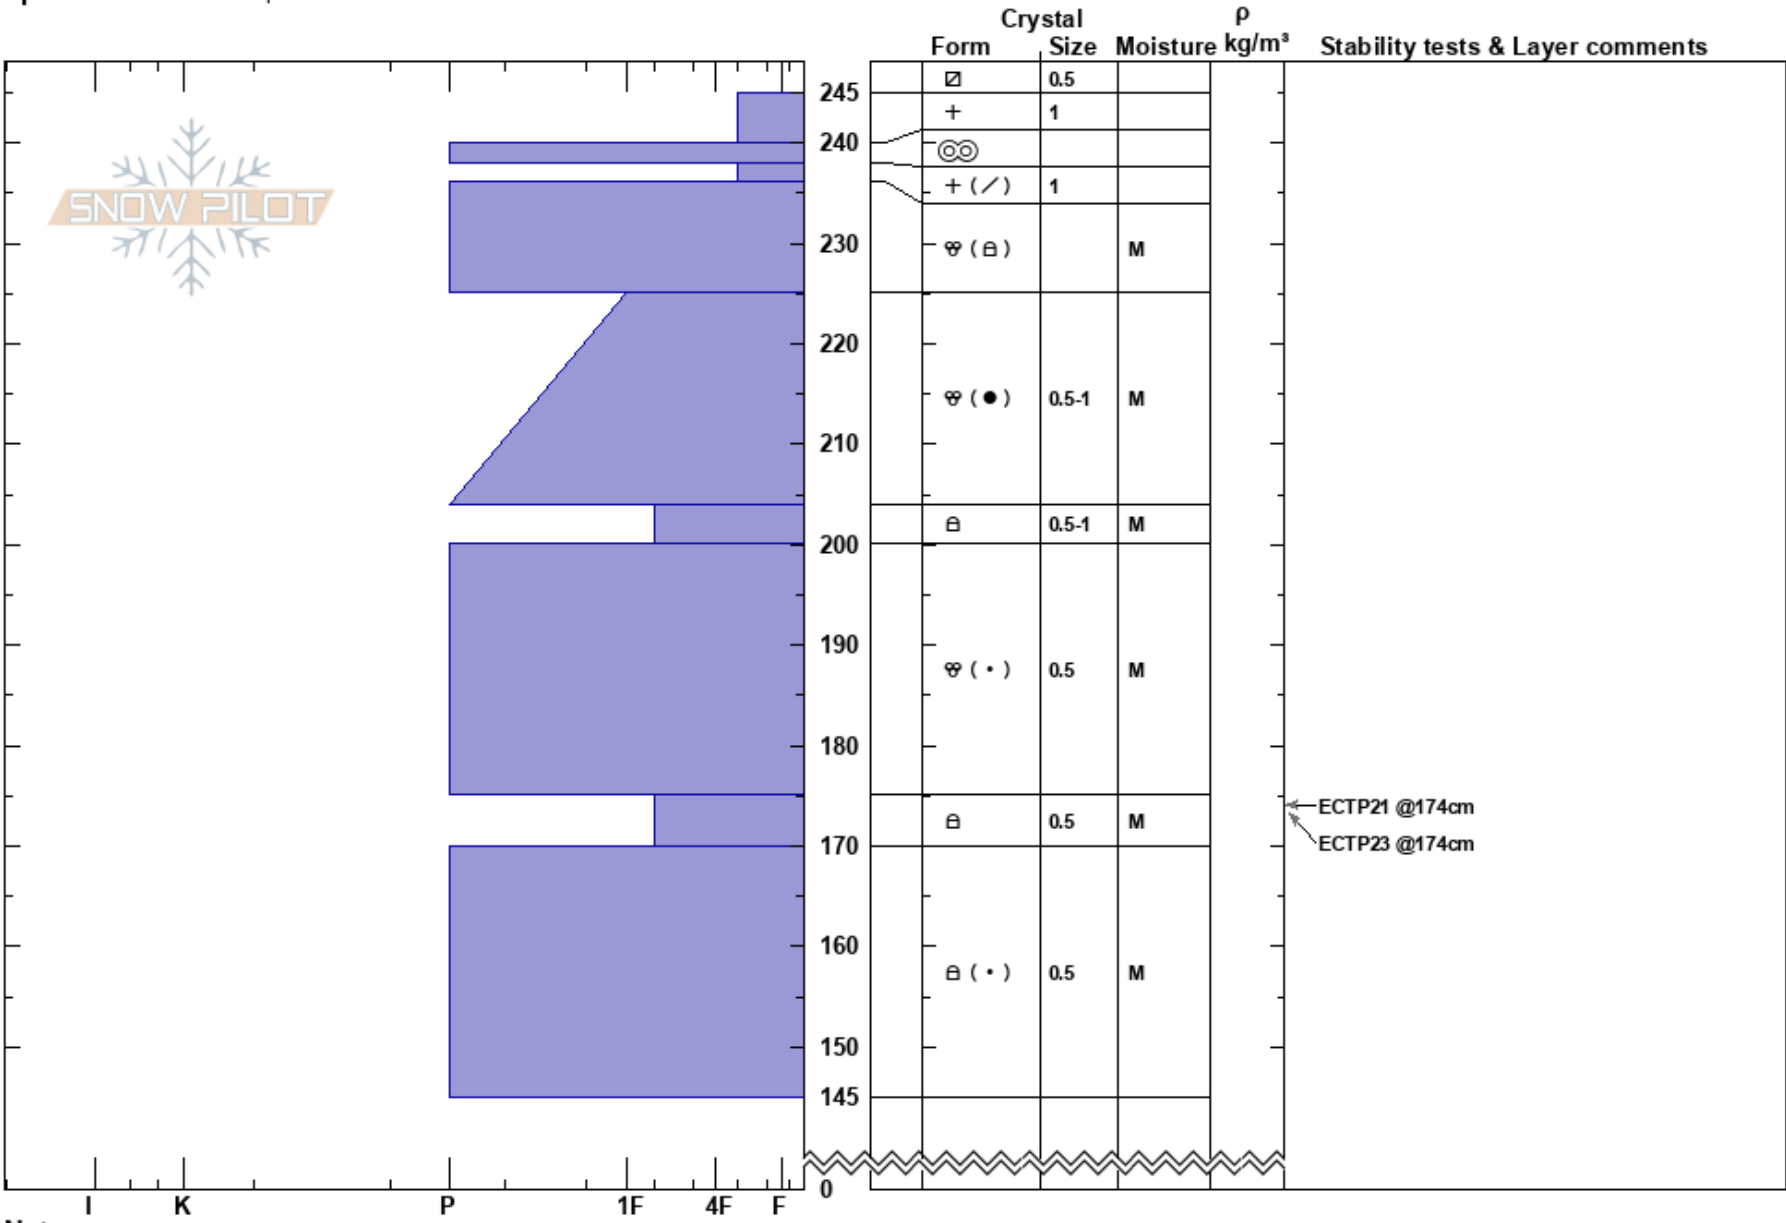

Upper Bear Creek
 San Juan Range
 CO
Elevation: 11650 ft
Aspect: 60°
Specifics: We skied slope

Chris Billbrey
 04/13/2020 - 1:15pm
Co-ord:
Slope Angle: 30°
Wind Loading: yes

Stability:
Air Temperature:
Sky Cover: FEW
Precipitation: NO
Wind: W Light Breeze

HS:245
 175-170cm:Problematic layer

Notes: