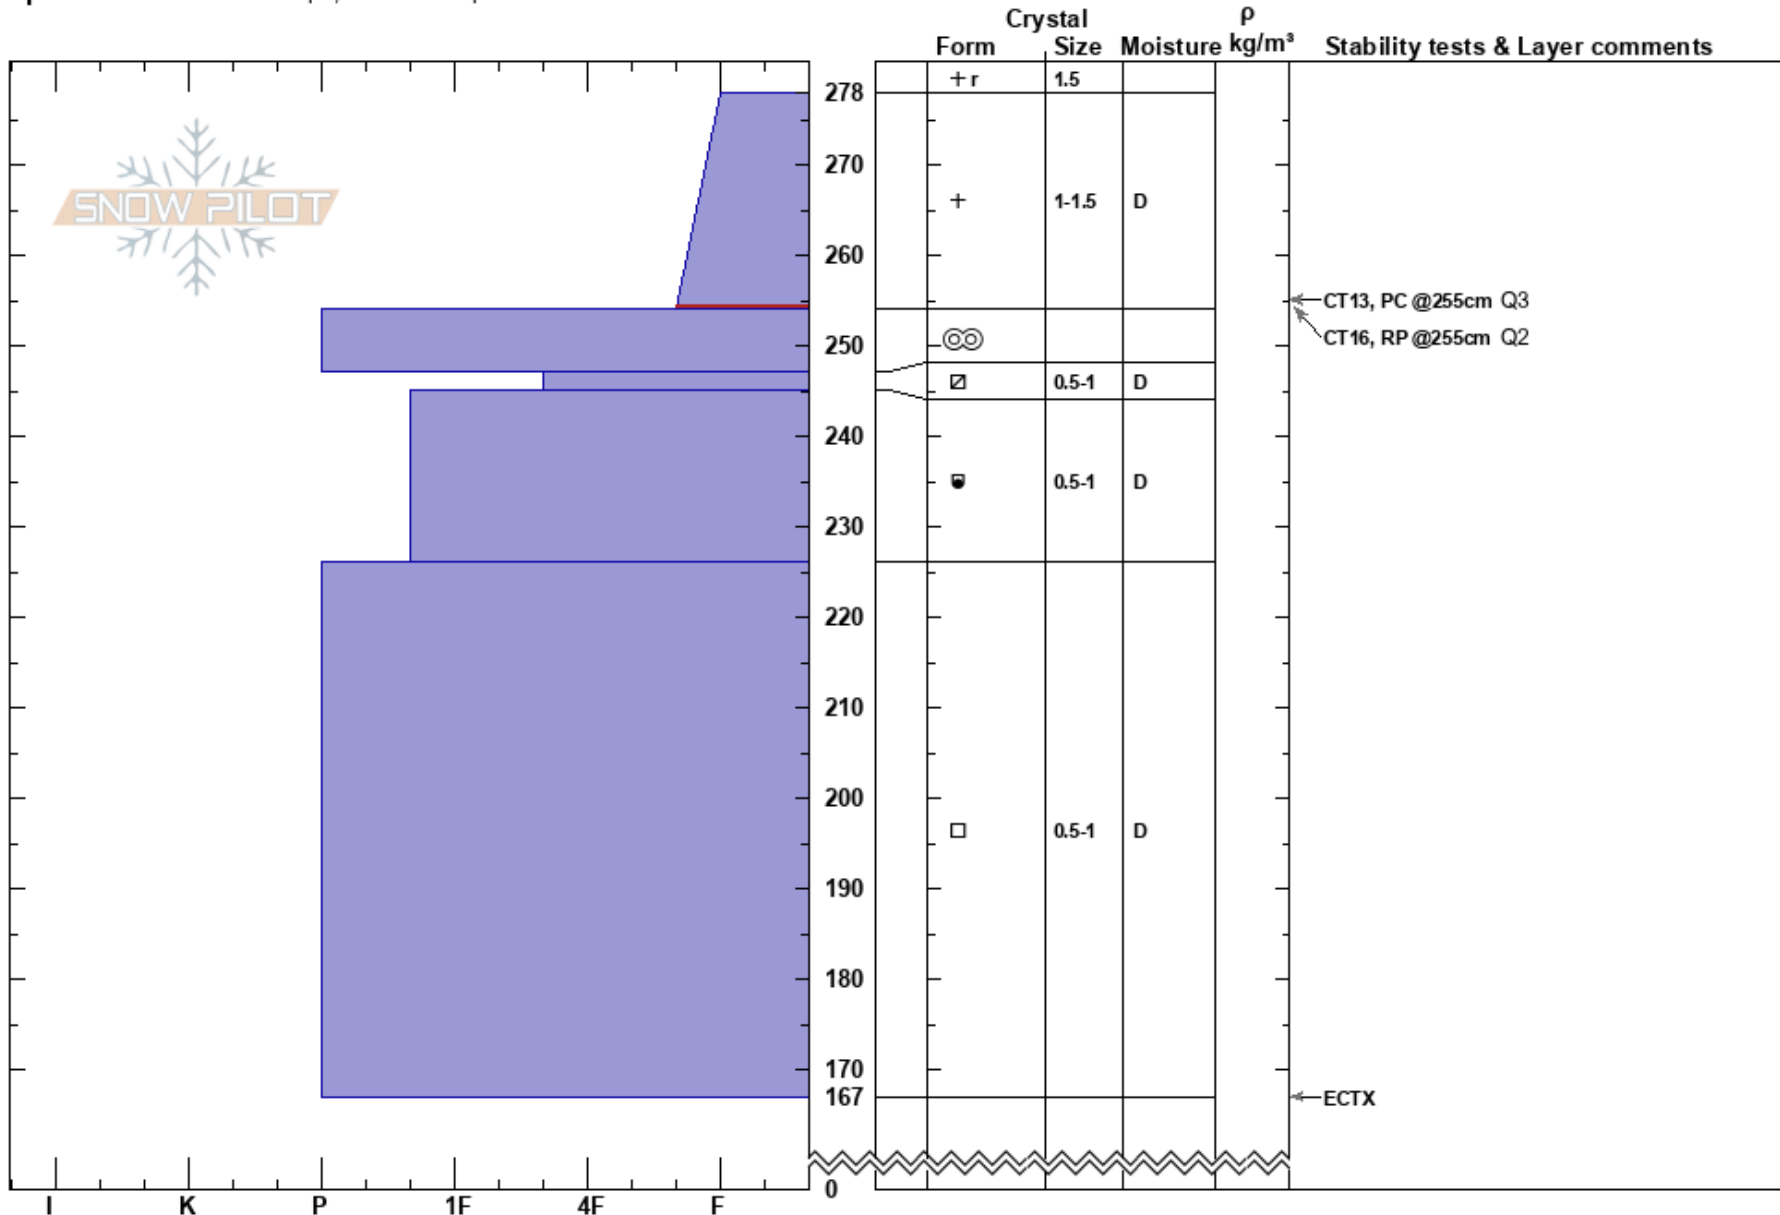

Jones Pass
 Front Range
 CO
 Elevation: 11664 ft
 Aspect: N
 Specifics: Ski tracks on slope; We skied slope

Ryan Lewthwaite
 04/13/2020 - 1:34am
 Co-ord: 39.77948N, -105.88091W
 Slope Angle: 22°
 Wind Loading: yes

Stability: Good
 Air Temperature: -13.5°C
 Sky Cover: OVC
 Precipitation: S2
 Wind: W Moderate

HS:278
 PF:22
 PS:17
 278-254cm:Problematic layer

Notes: