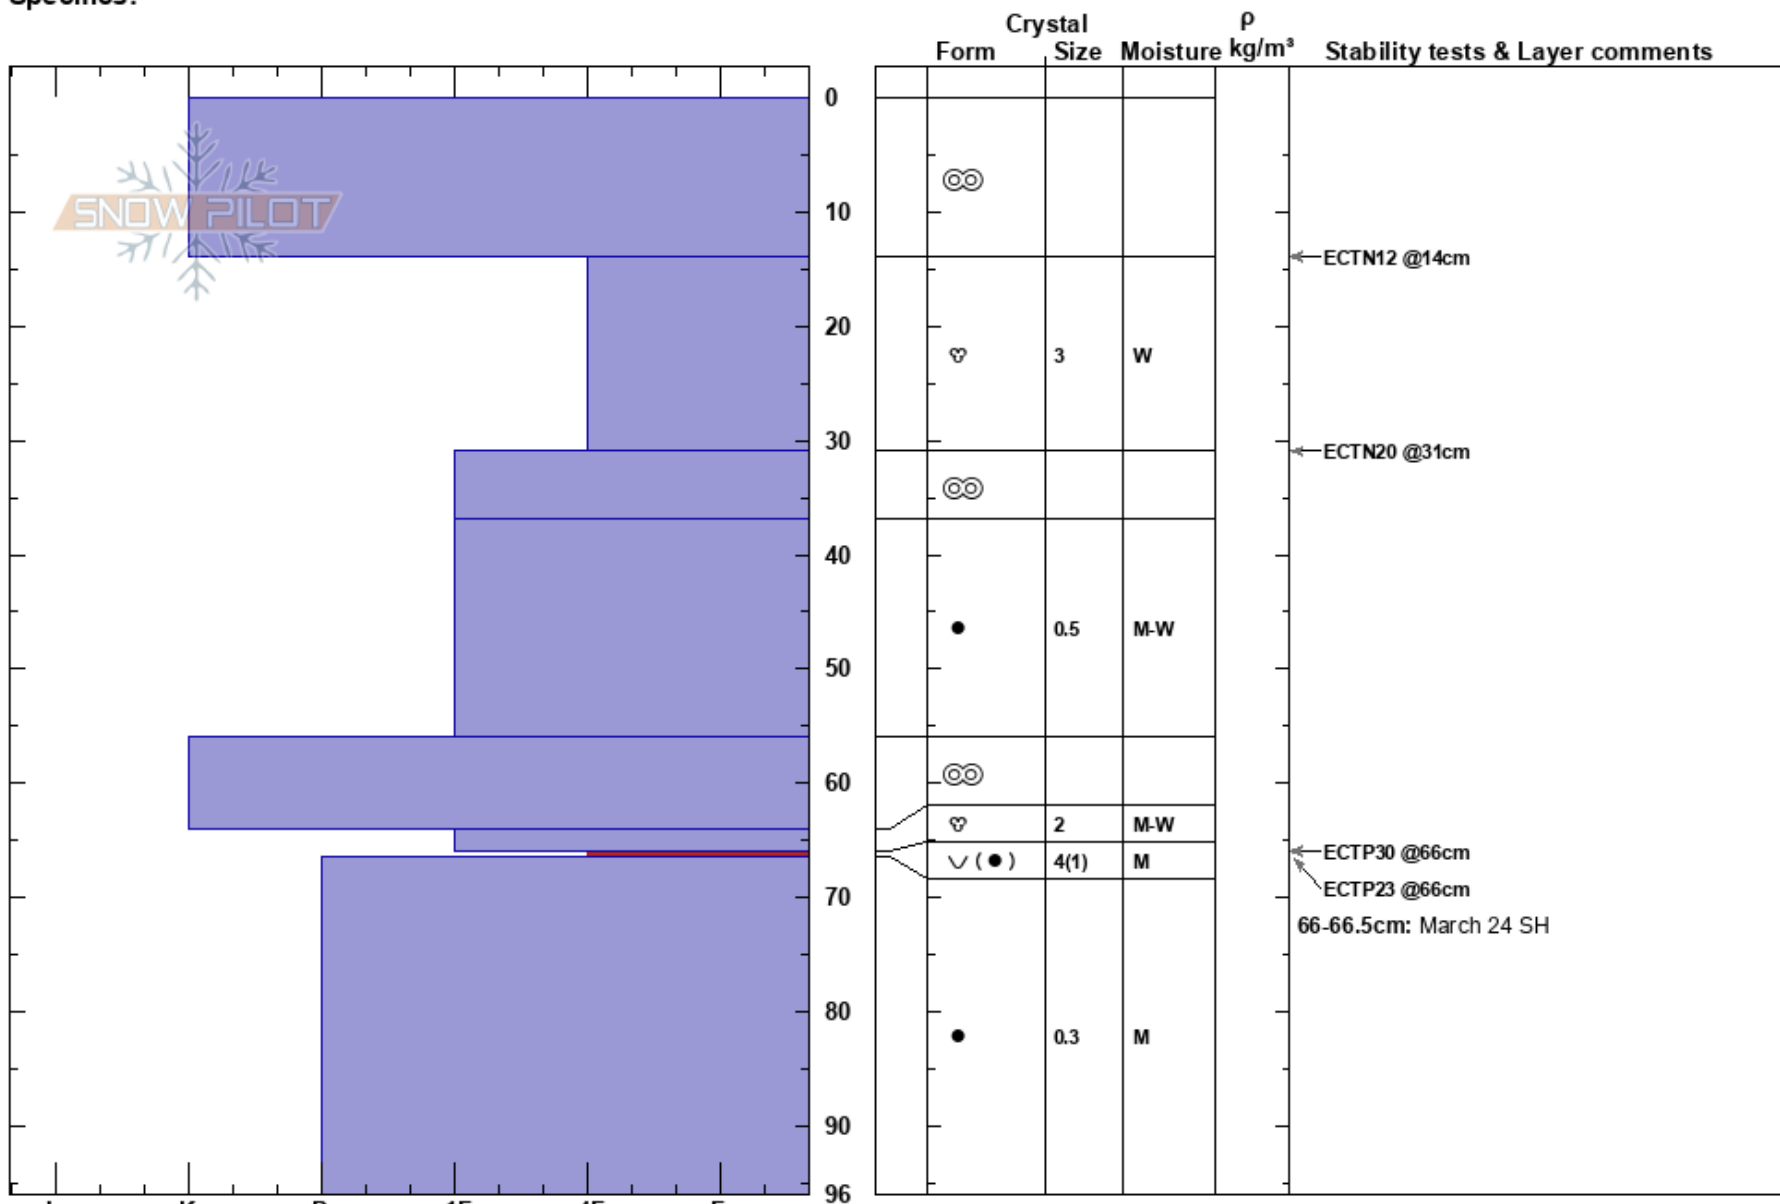

Donner Peak
 Central Sierra
 CA
 Elevation: 7580 ft
 Aspect: 7°
 Specifics:

Brandon Schwartz
 04/13/2020 - 9:45am
 Co-ord: 39.31001N, -120.31649W
 Slope Angle: 27°
 Wind Loading: no

Stability: Good
 Air Temperature:
 Sky Cover: CLR
 Precipitation: NO
 Wind: NE Moderate

PS: 0
 Layer Notes:
 66-66.5cm: March 24 SH
 66-66.5cm: Problematic layer

Notes: HS >3.6m, unable to probe to ground. Pit dug to look at potential wet slab setup on Mar 24 surface hoar layer.