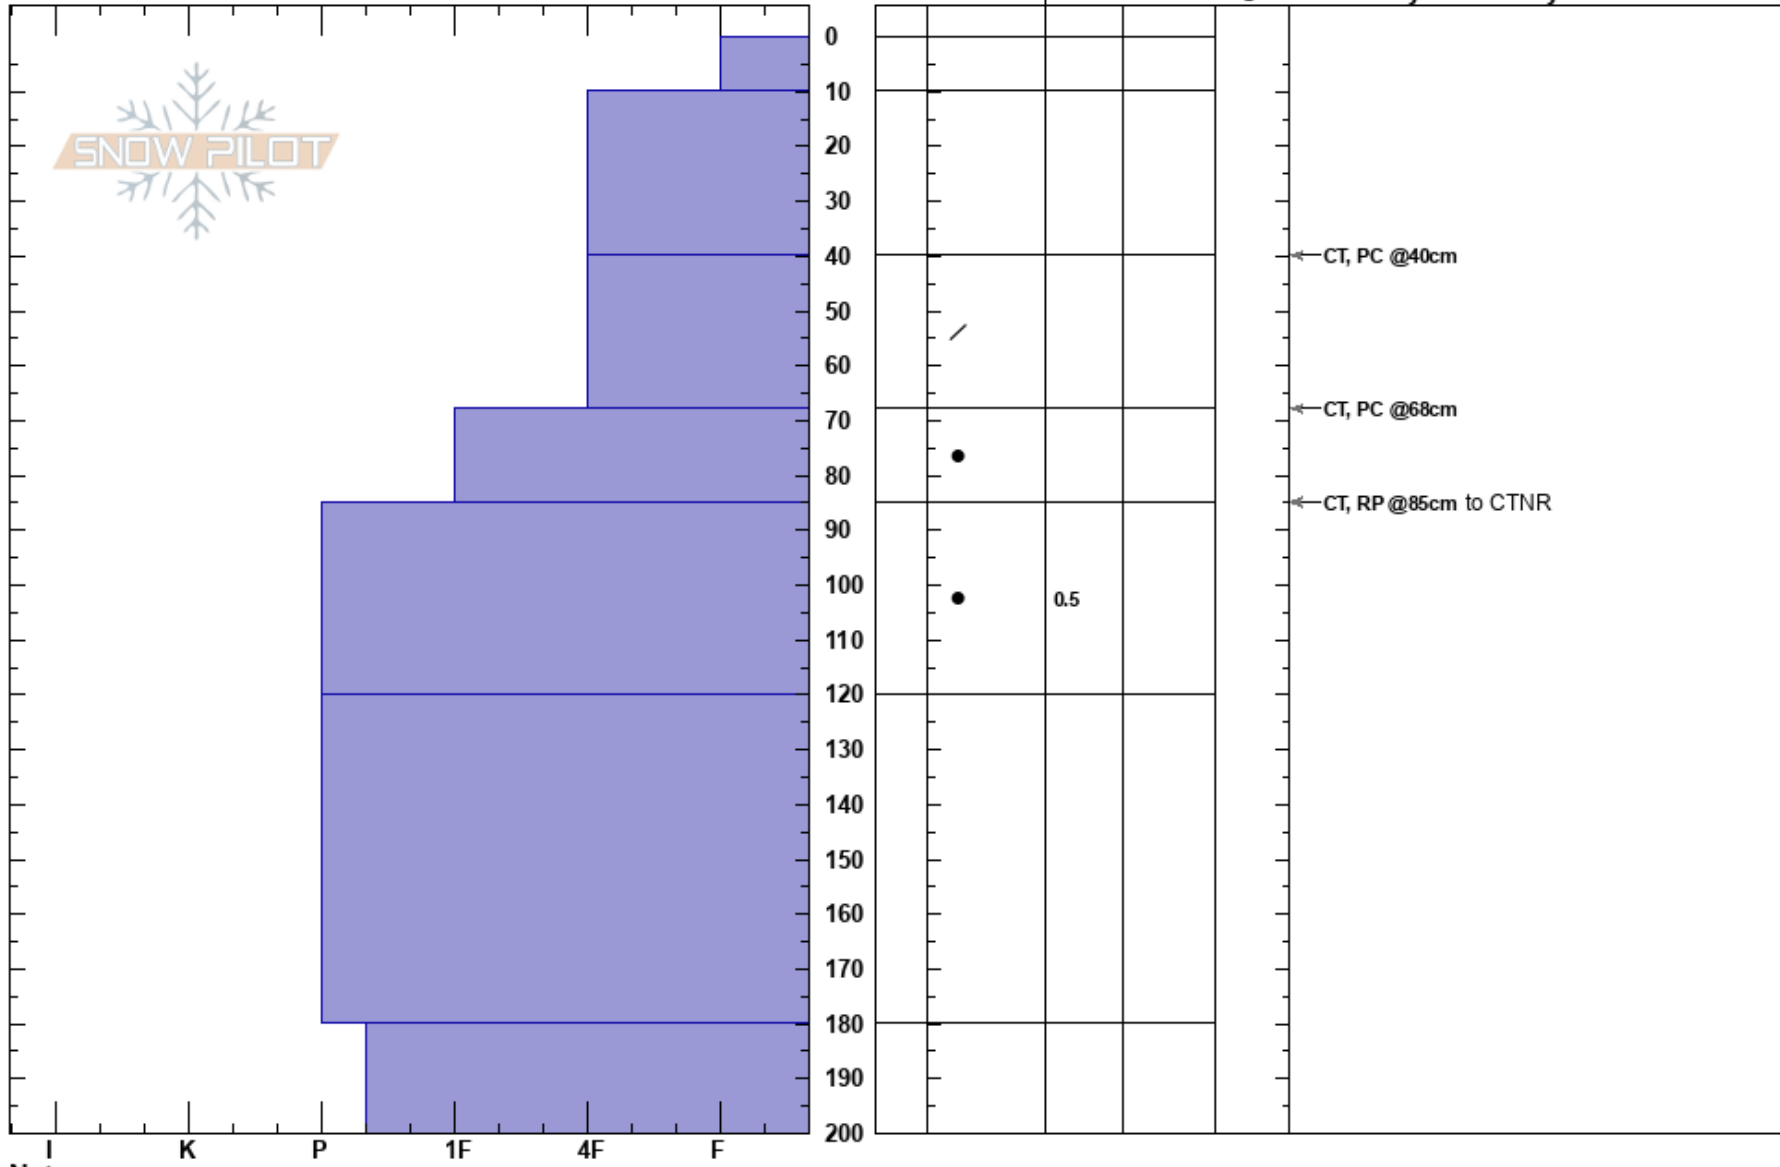

Devil's Thumb  
 Selkirks  
 BC  
 Elevation: 2400 m  
 Aspect: 360°  
 Specifics:

Jason Remple  
 13/02/2017 - 12:00  
 Co-ord:  
 Slope Angle: 35°  
 Wind Loading:

Stability:  
 Air Temperature:  
 Sky Cover:  
 Precipitation:  
 Wind:

HS:200  
 40-68cm: Problematic layer

Notes: