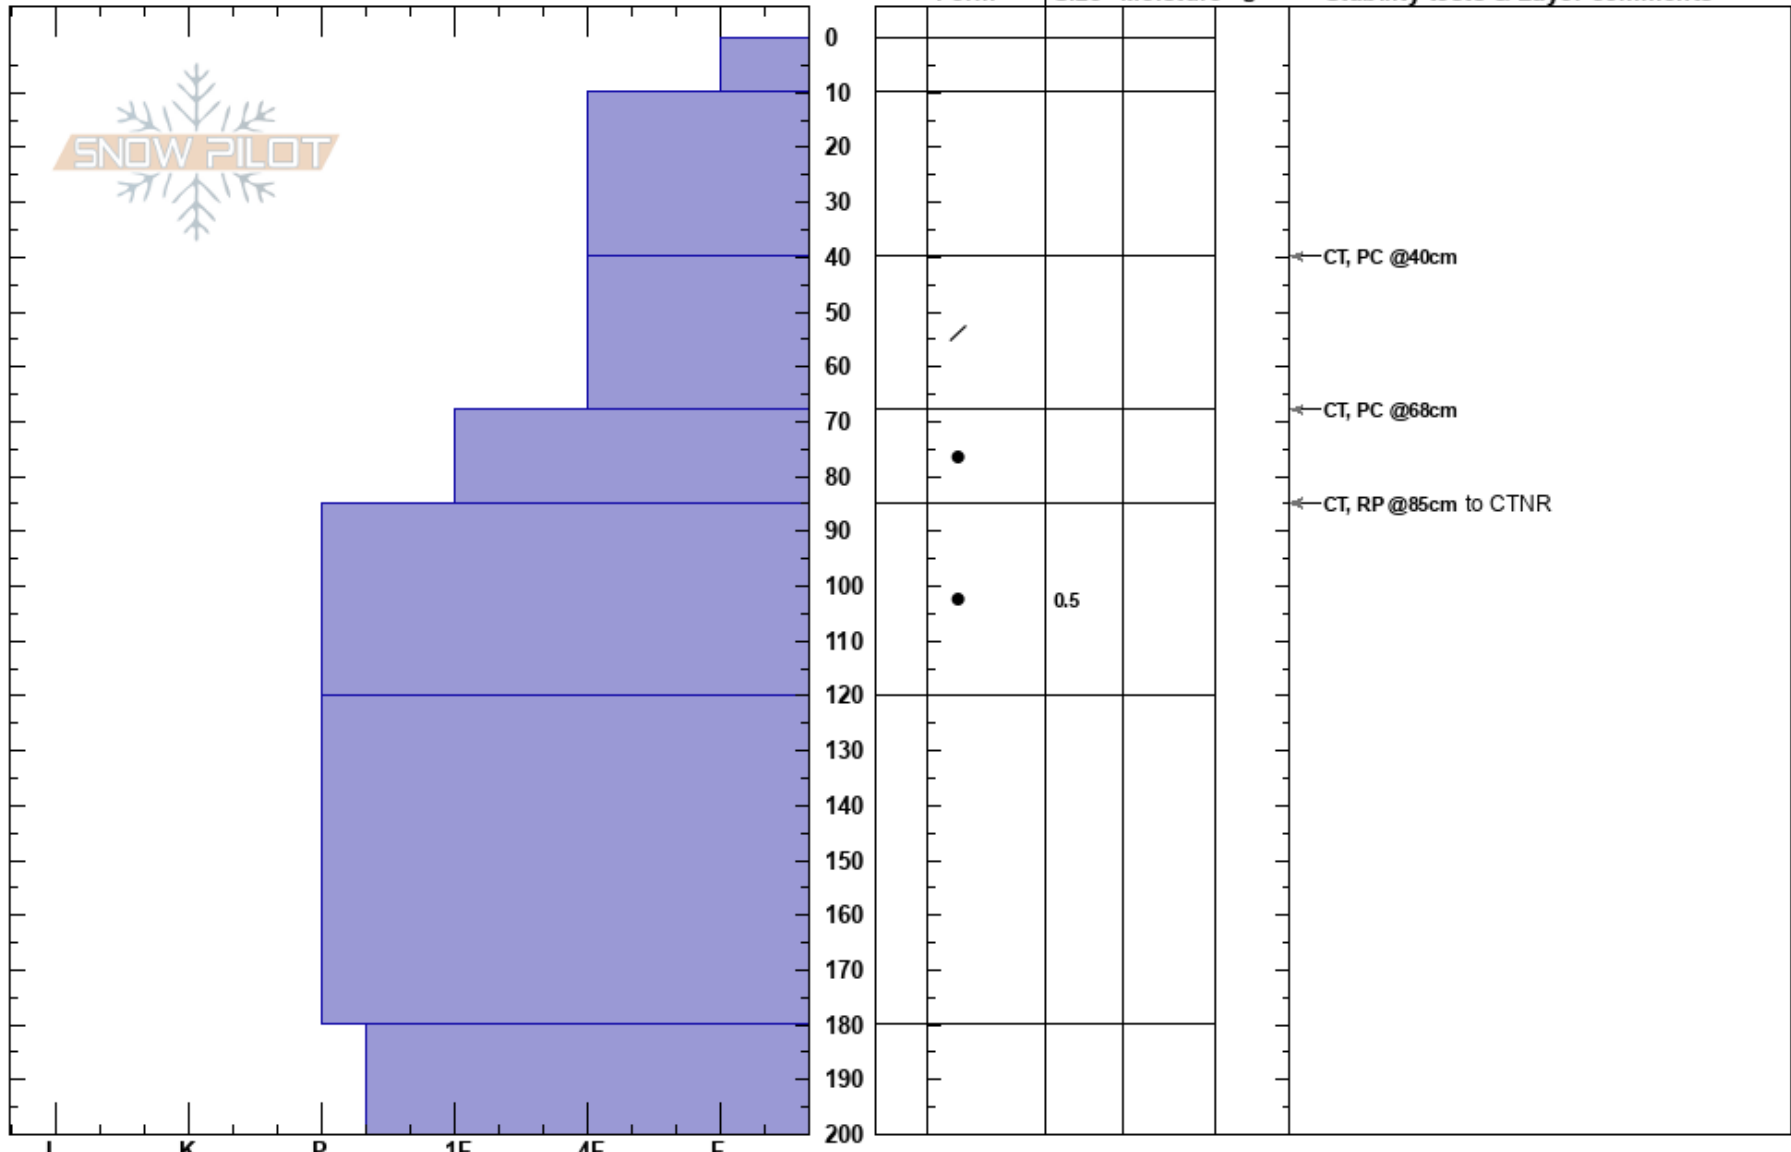

Devil's Thumb
 Selkirks
 BC
 Elevation: 2400 m
 Aspect: 360°
 Specifics:

Jason Remple
 13/02/2017 - 12:00
 Co-ord:
 Slope Angle: 35°
 Wind Loading:

Stability:
 Air Temperature:
 Sky Cover:
 Precipitation:
 Wind:

HS:200
 40-68cm: Problematic layer

Notes: