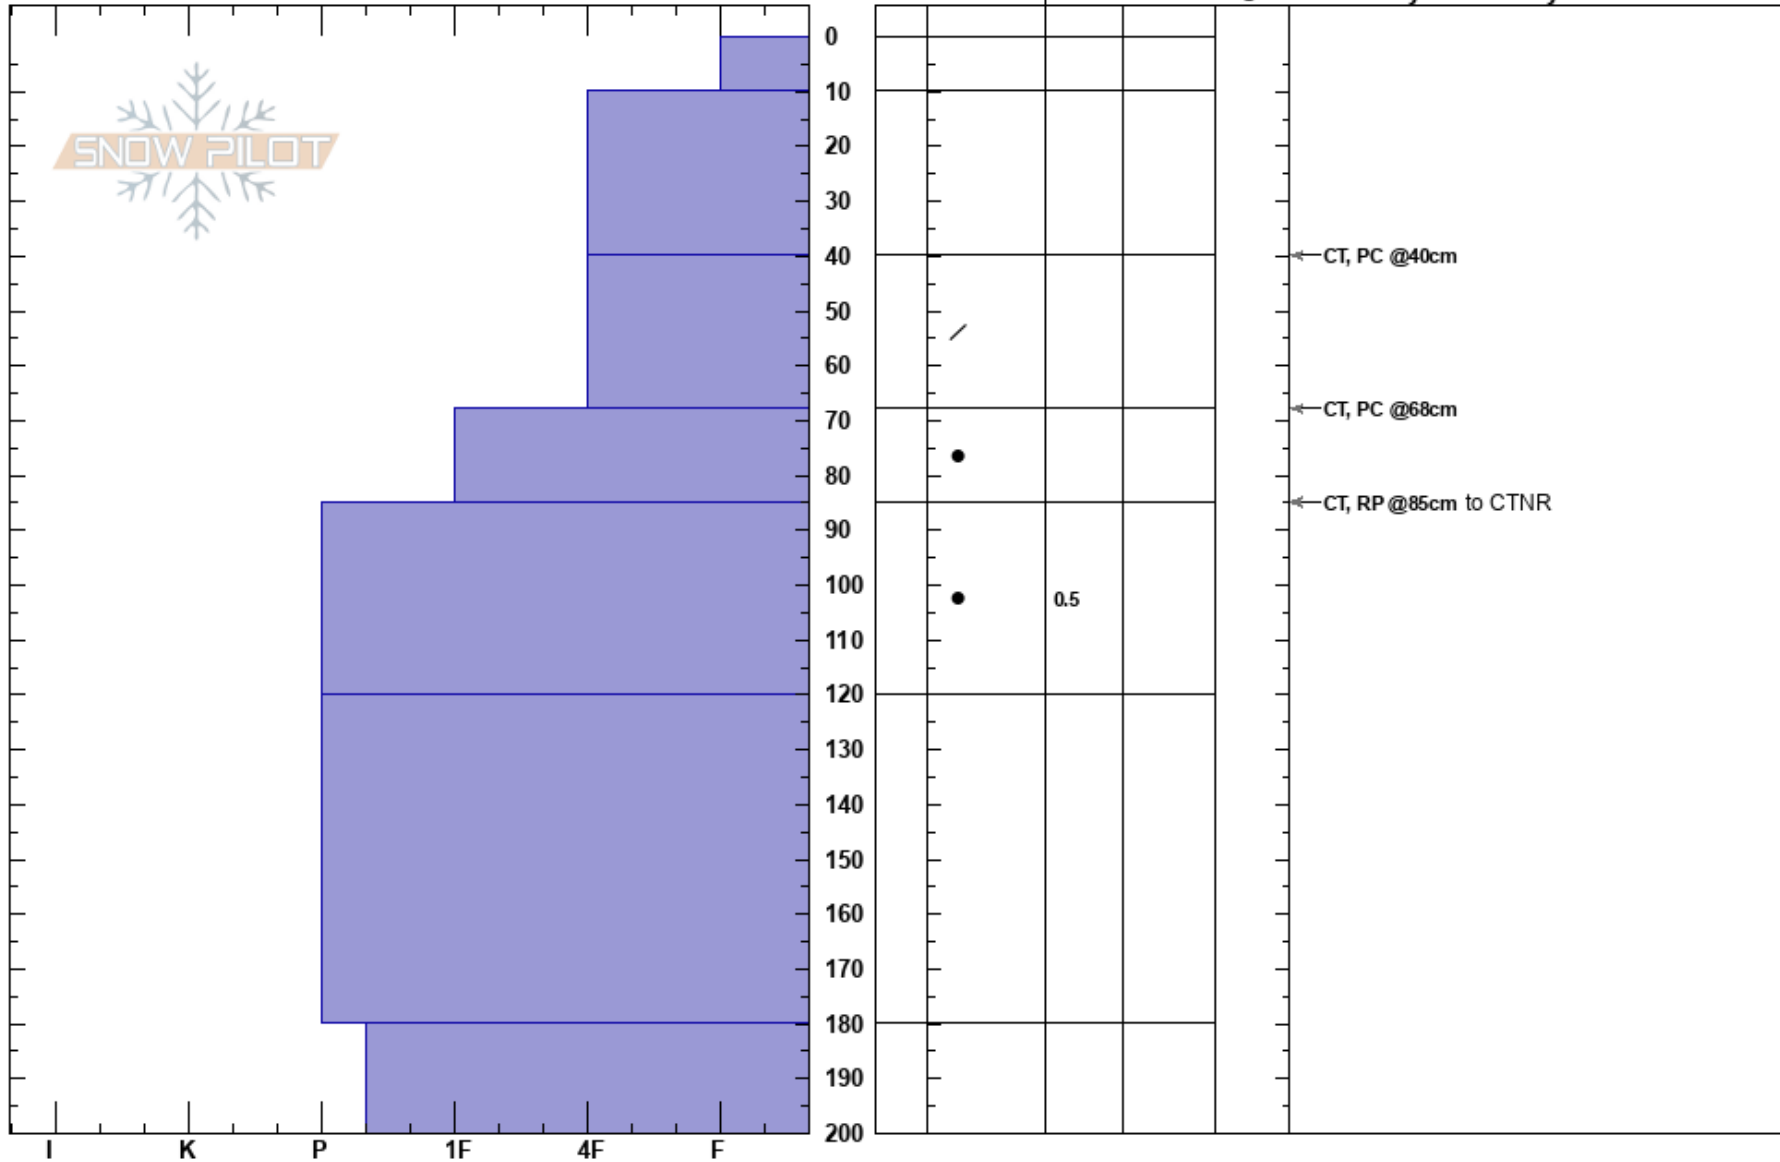

Devil's Thumb
 Selkirks
 BC
 Elevation: 2400 m
 Aspect: 360°
 Specifics:

Jason Remple
 13/02/2017 - 12:00
 Co-ord:
 Slope Angle: 35°
 Wind Loading:

Stability:
 Air Temperature:
 Sky Cover:
 Precipitation:
 Wind:

HS:200
 40-68cm: Problematic layer

Notes: