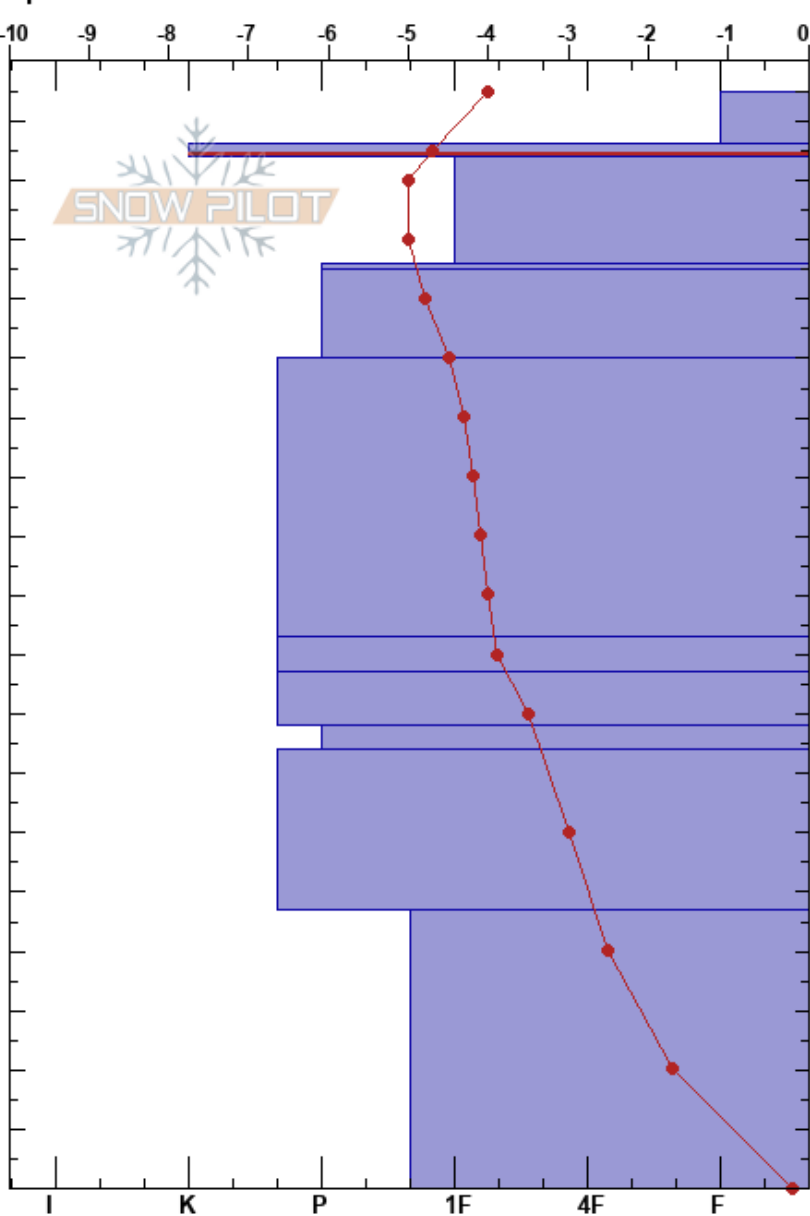

Sunshine Study Plot Banff Visitor Safety

Banff, Yoho and Kootenay 11/04/2020 - 13:00

AB Co-ord: 51.08981N, -115.75416W

Elevation: 2287 m

Aspect: S Slope Angle: 0°

Specifics:

Stability:

Air Temperature: -8.2°C

Sky Cover: BKN

Precipitation: S-1

Wind: Calm

HS: 185

PF: 15

PS: 10

Layer Notes:

176-174cm: Problematic layer

156-155cm: Mar 23 suncrust

Form	Crystal		Moisture	ρ kg/m ³	Stability tests & Layer comments
	Size				
⊗	2				
+	1-2		D		
-			D		← CT13, PC @ 174cm FC below crust
•	0.5-1.5		D		
⊙ (•)	1-3(1)		D		156-155cm: Mar 23 suncrust
•	1-1.5		D		
•	1.5-2		D		
•	1.5-2		D		
•	1-3		D		
⊖ (•)	2-4(2)		D		
⊖ (•)	2-4(2)		D		
^	3-6		D		