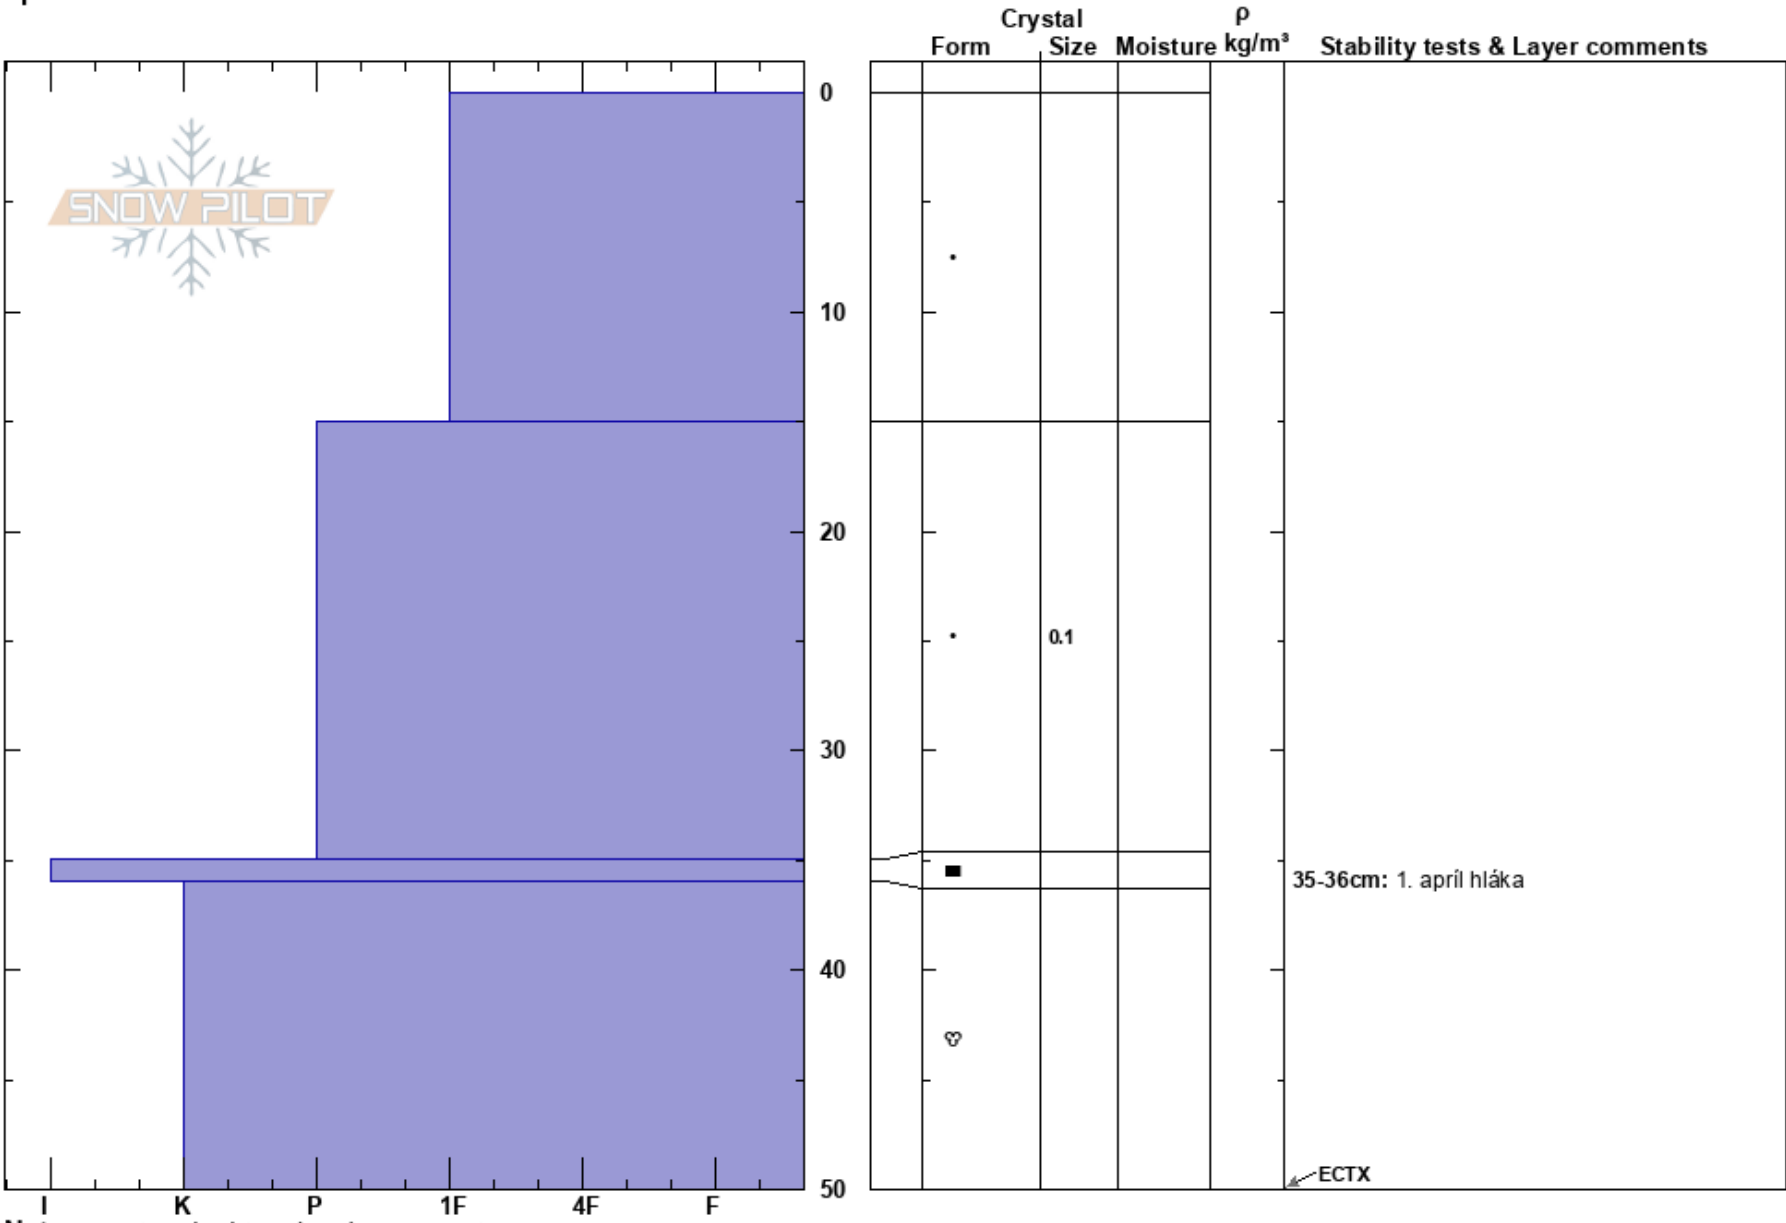

Fossadalur
 Norðanverðir Vestfirð
 Iceland
Elevation: 532 m
Aspect: SW
Specifics:

Oliver Hilmarsson
 10/04/2020 - 18:00
Co-ord: 66.02382N, -23.13954W
Slope Angle: 25°
Wind Loading:

Stability:
Air Temperature:
Sky Cover: CLR
Precipitation: NO
Wind: Calm

PF: 15
PS: 5
 35-36cm: 1. apríl hláka
 35-36cm: Problematic layer

Notes: Mikið af sólbráða spýjum í giljum og við kletta