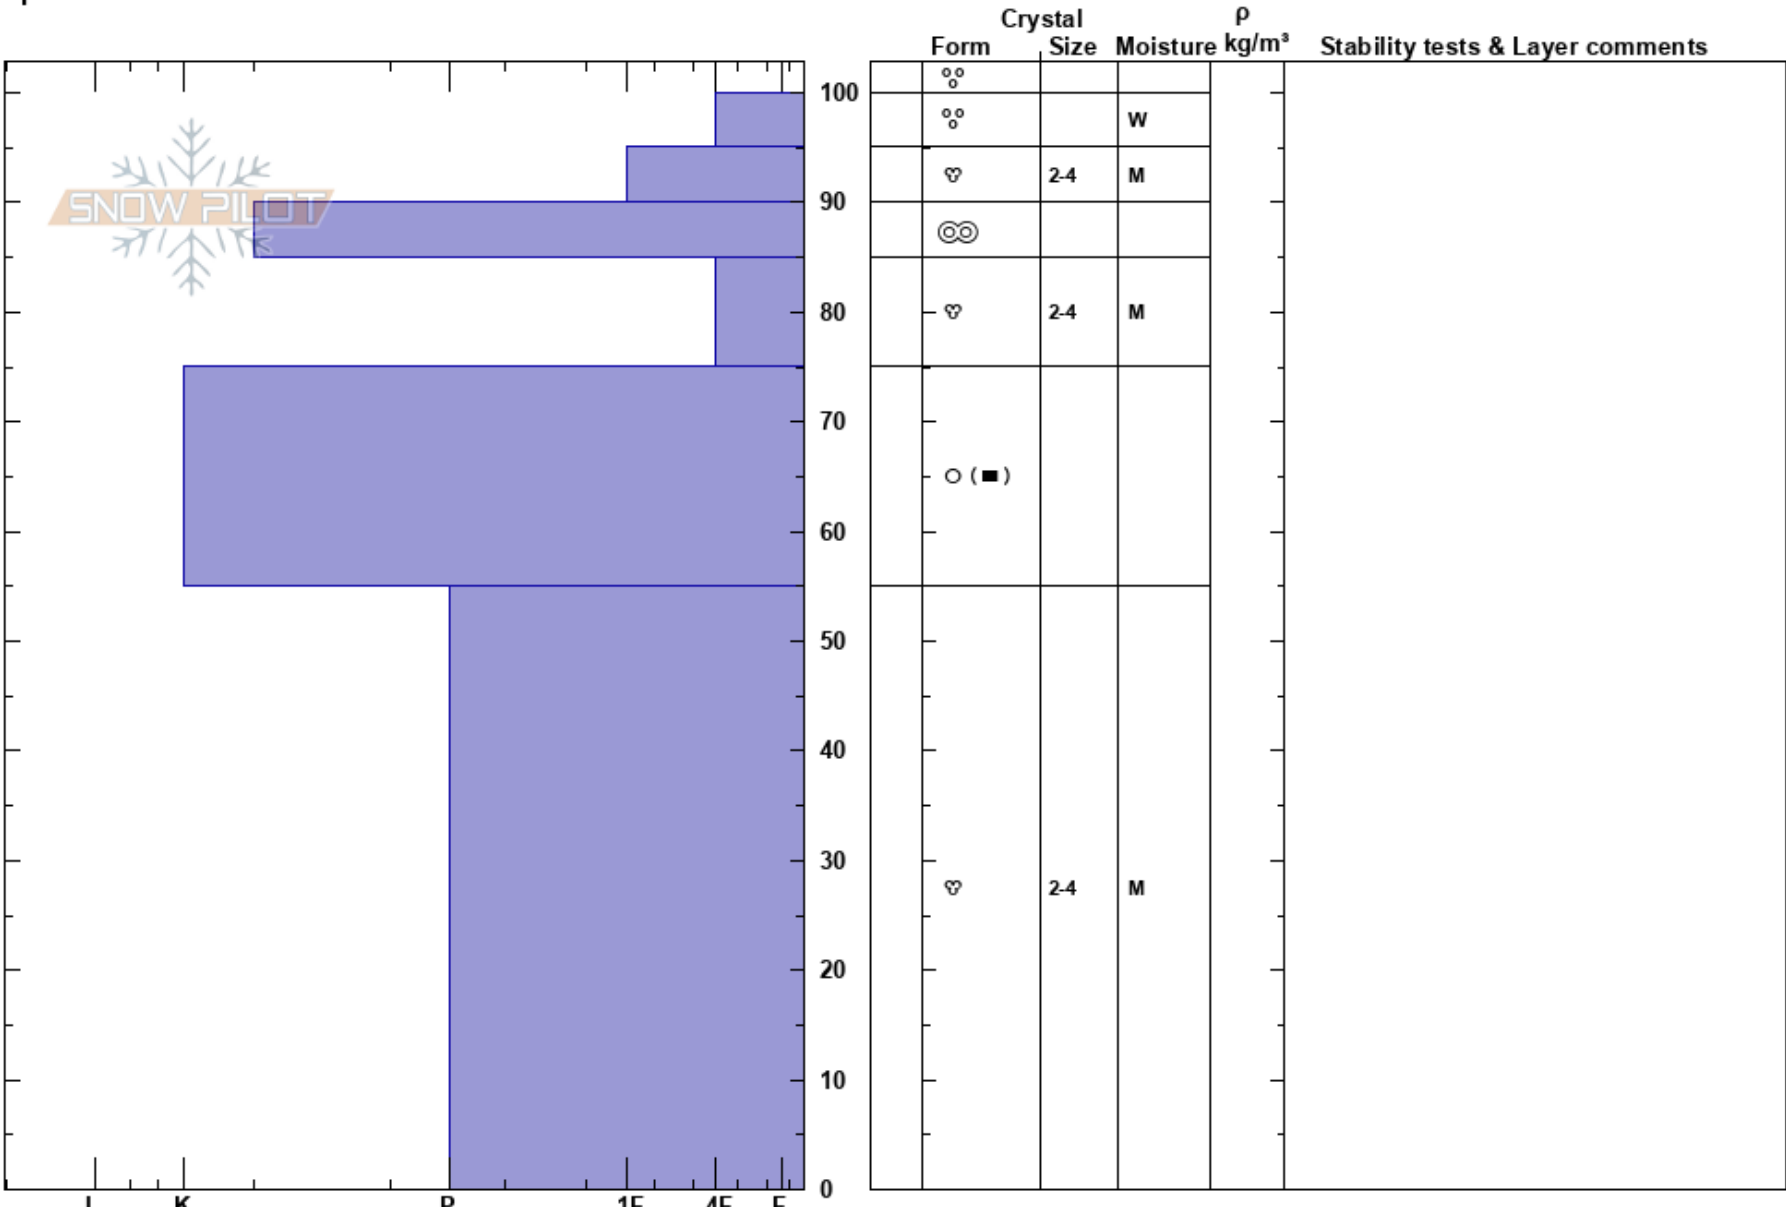

Kathy/160s/Wolf Creek  
 San Juan Range  
 CO  
 Elevation: 10600 ft  
 Aspect: SE  
 Specifics:

Mark Mueller  
 04/10/2020 - 12:00pm  
 Co-ord: 37.48486N, -106.85133W  
 Slope Angle: 22°  
 Wind Loading:

Stability: HS:100  
 Air Temperature: 3°C PF:25  
 Sky Cover: FEW  
 Precipitation: NO  
 Wind: SW Light Breeze

Layer Notes:

Notes: Didn't perform any stability tests to save time. Snow surface was becoming more unsupportable.