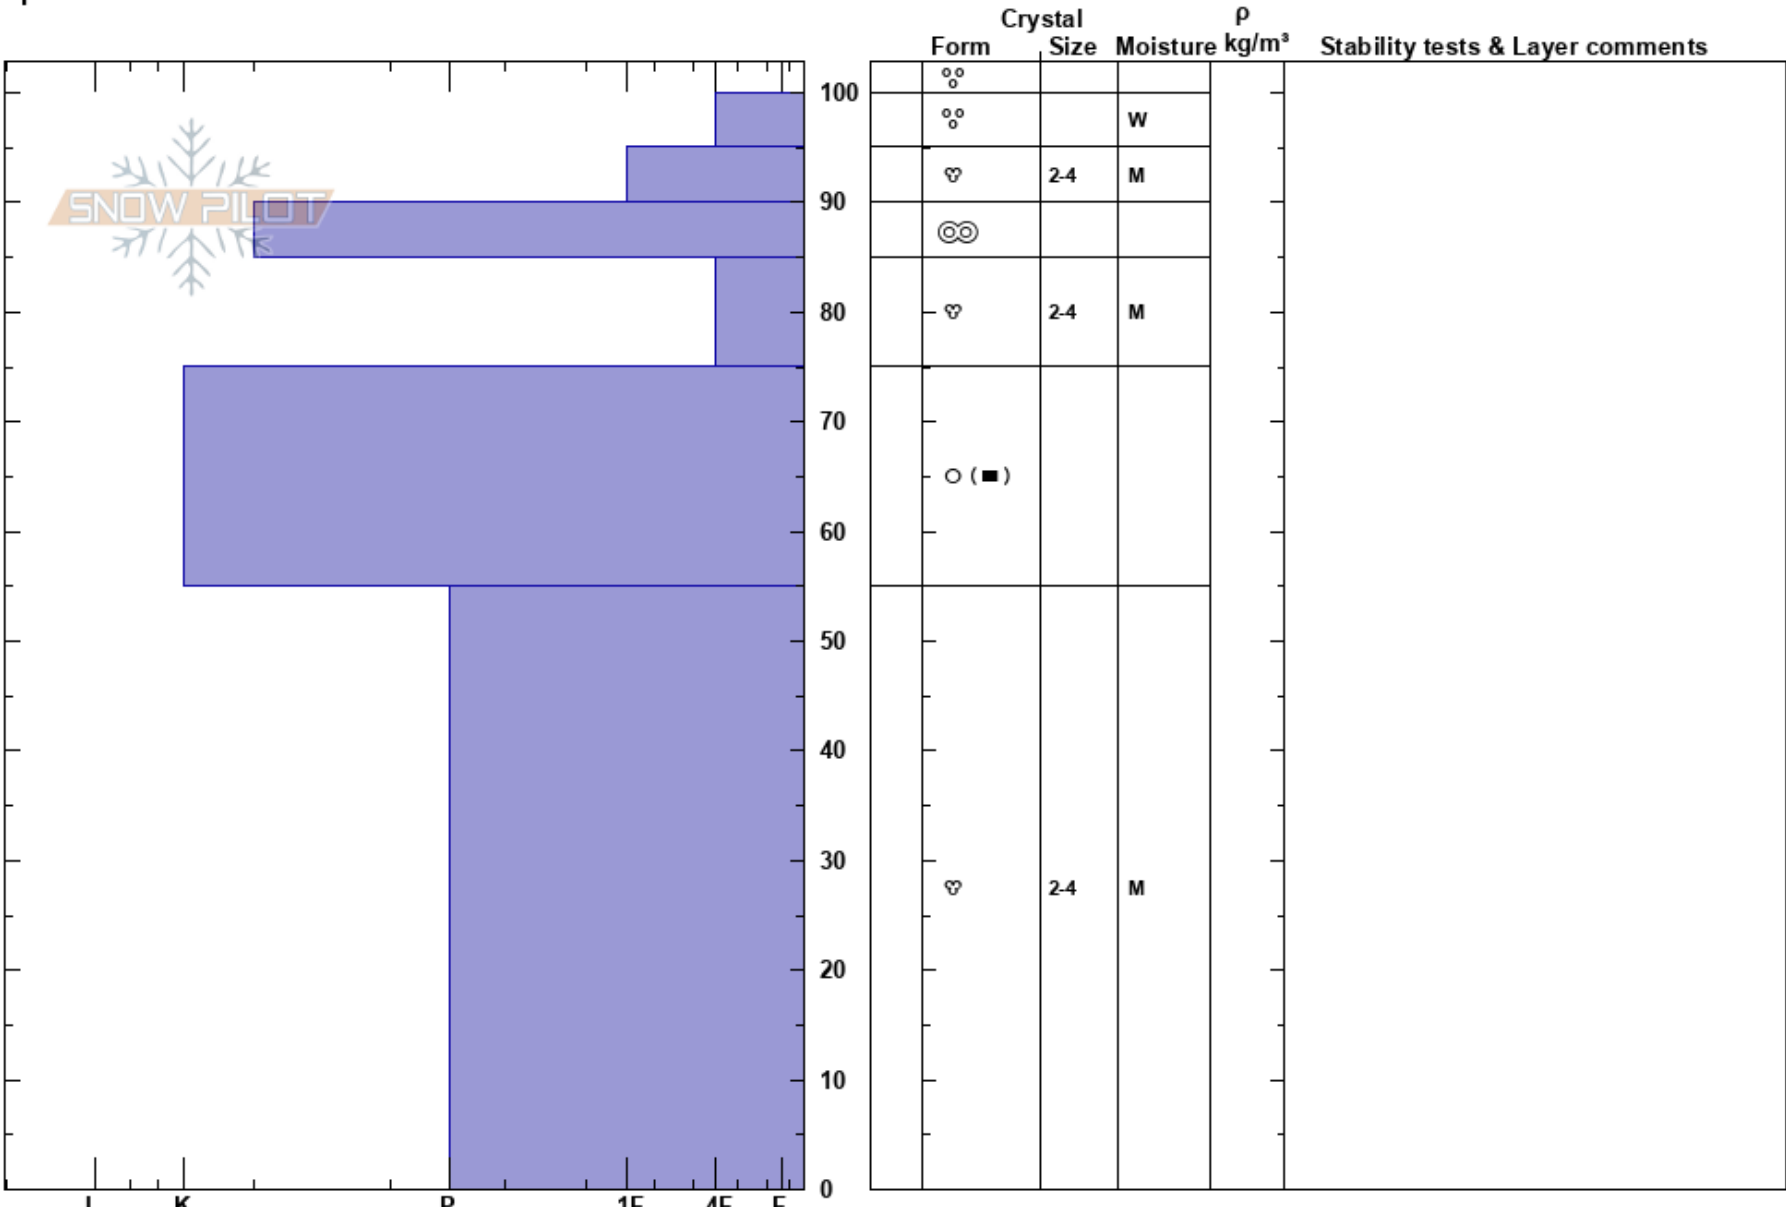

Kathy/160s/Wolf Creek
 San Juan Range
 CO
 Elevation: 10600 ft
 Aspect: SE
 Specifics:

Mark Mueller
 04/10/2020 - 12:00pm
 Co-ord: 37.48486N, -106.85133W
 Slope Angle: 22°
 Wind Loading:

Stability: **HS:100**
 Air Temperature: 3°C
 Sky Cover: FEW
 Precipitation: NO
 Wind: SW Light Breeze

Layer Notes:

Notes: Didn't perform any stability tests to save time. Snow surface was becoming more unsupportable.