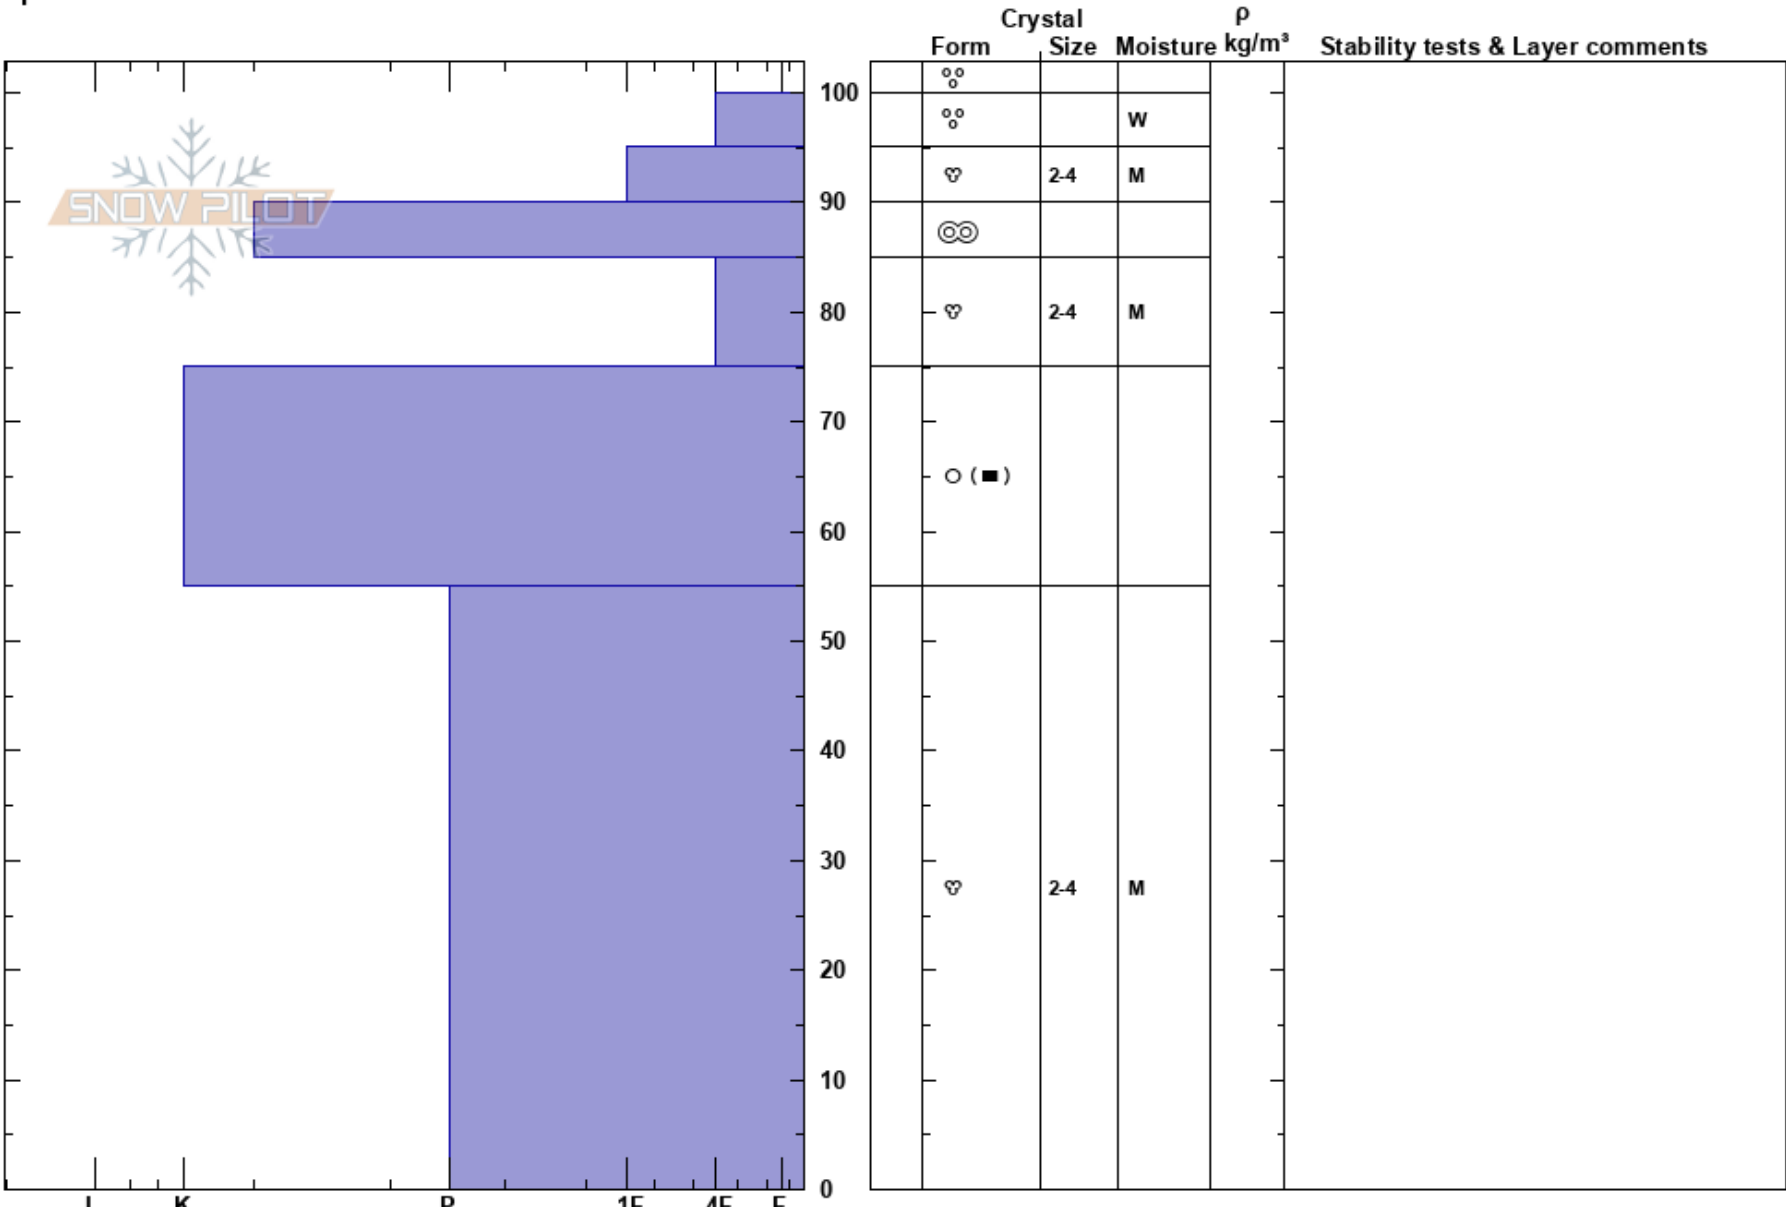

Kathy/160s/Wolf Creek
 San Juan Range
 CO
 Elevation: 10600 ft
 Aspect: SE
 Specifics:

Mark Mueller
 04/10/2020 - 12:00pm
 Co-ord: 37.48486N, -106.85133W
 Slope Angle: 22°
 Wind Loading:

Stability: HS:100
 Air Temperature: 3°C PF:25
 Sky Cover: FEW
 Precipitation: NO
 Wind: SW Light Breeze

Layer Notes:

Notes: Didn't perform any stability tests to save time. Snow surface was becoming more unsupportable.